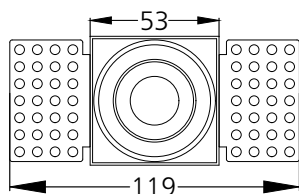

# Swivel - Square S TL - #1198

7W

625lm

3000K

38°

56x56

## Photometric Data

Light source	LED - Array	Light output ratio	73%
Power (W)	7W	Color rendering index (Ra)	>95
Delivered lumens	625lm	Color rendering index (R9)	>85
Source lumens	847lm	Binning MacAdam	<2 SDCM
Colour temperature (K)	3000K	LED life	L90 B10 Tj75°C
Luminaire efficacy	89.41lm/W	UGR	<19
Beam angle	38°	Operating temperature	-20°C to +50°C
Cutoff angle	23°	Light distribution	Direct - Symmetric

## Technical Data

Mounting detail	Ceiling - Recessed 1-25mm	Product weight	192gms
Fixing detail	Mounting with Screw	Safety class	III
Orientation	Adjustable	Insulation class	III
IP rating	IP20	LED current (mA)	190mA
Glow wire test	850°	Voltage	AC230V
Trim material	NA	Forward voltage	DC36V
Heatsink material	Diecast alm.	Driver	CC - Remote