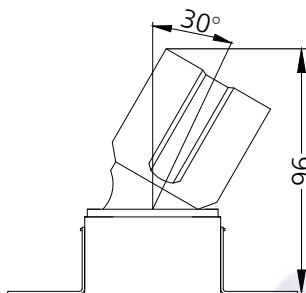

Swivel - Square S TL - #1198

7W

625lm

3000K

38°

56x56

Photometric Data

Light source	LED - Array	Light output ratio	73%
Power (W)	7W	Color rendering index (Ra)	>95
Delivered lumens	625lm	Color rendering index (R9)	>85
Source lumens	847lm	Binning MacAdam	<2 SDCM
Colour temperature (K)	3000K	LED life	L90 B10 Tj75°C
Luminaire efficacy	89.41lm/W	UGR	<19
Beam angle	38°	Operating temperature	-20°C to +50°C
Cutoff angle	23°	Light distribution	Direct - Symmetric