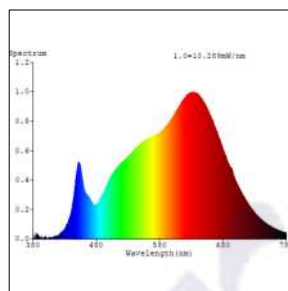

## Photometric Data

Light source	LED - Array	Light output ratio	73%
Power (W)	7W	Color rendering index (Ra)	>95
Delivered lumens	625lm	Color rendering index (R9)	>85
Source lumens	847lm	Binning MacAdam	<2 SDCM
Colour temperature (K)	3000K	LED life	L90 B10 Tj75°C
Luminaire efficacy	89.41lm/W	UGR	<19
Beam angle	38°	Operating temperature	-20°C to +50°C
Cutoff angle	23°	Light distribution	Direct - Symmetric

## Photometric Graphs

Hue Bin vs Rf Graph

Color Vector Graph

Spectrum vs Wavelength Graph

CIE Chromaticity Graph