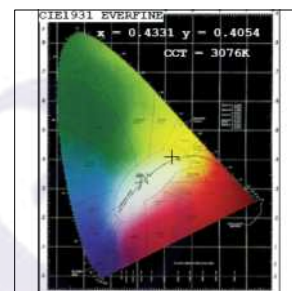

## Photometric Data

Light source	LED - Array	Light output ratio	73%
Power (W)	7W	Color rendering index (Ra)	>95
Delivered lumens	625lm	Color rendering index (R9)	>85
Source lumens	847lm	Binning MacAdam	<2 SDCM
Colour temperature (K)	3000K	LED life	L90 B10 Tj75°C
Luminaire efficacy	89.41lm/W	UGR	<19
Beam angle	38°	Operating temperature	-20°C to +50°C
Cutoff angle	23°	Light distribution	Direct - Symmetric

## Photometric Graphs

Hue Bin vs Rf Graph

Color Vector Graph

Spectrum vs Wavelength Graph

CIE Chromaticity Graph