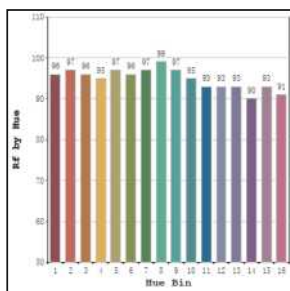

## Photometric Data

Light source	LED - Array	Light output ratio	73%
Power (W)	7W	Color rendering index (Ra)	>95
Delivered lumens	625lm	Color rendering index (R9)	>85
Source lumens	847lm	Binning MacAdam	<2 SDCM
Colour temperature (K)	3000K	LED life	L90 B10 Tj75°C
Luminaire efficacy	89.41lm/W	UGR	<19
Beam angle	38°	Operating temperature	-20°C to +50°C
Cutoff angle	23°	Light distribution	Direct - Symmetric

## Photometric Graphs

Hue Bin vs Rf Graph

Color Vector Graph

Spectrum vs Wavelength Graph

CIE Chromaticity Graph