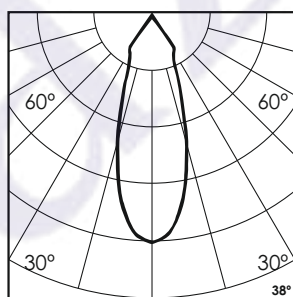

# Swivel - Square S TL - #1198

7W

625lm

3000K

38°

56x56

## Photometric Data

Light source	LED - Array	Light output ratio	73%
Power (W)	7W	Color rendering index (Ra)	>95
Delivered lumens	625lm	Color rendering index (R9)	>85
Source lumens	847lm	Binning MacAdam	<2 SDCM
Colour temperature (K)	3000K	LED life	L90 B10 Tj75°C
Luminaire efficacy	89.41lm/W	UGR	<19
Beam angle	38°	Operating temperature	-20°C to +50°C
Cutoff angle	23°	Light distribution	Direct - Symmetric

## Technical Data

Mounting detail	Ceiling - Recessed 1-25mm	Product weight	192gms
Fixing detail	Mounting with Screw	Safety class	III
Orientation	Adjustable	Insulation class	III
IP rating	IP20	LED current (mA)	190mA
Glow wire test	850°	Voltage	AC230V
Trim material	NA	Forward voltage	DC36V
Heatsink material	Diecast alm.	Driver	CC - Remote