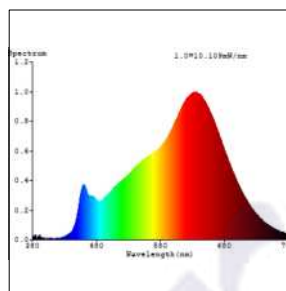

## Photometric Data

|                        |             |                            |                    |
|------------------------|-------------|----------------------------|--------------------|
| Light source           | LED - Array | Light output ratio         | 69%                |
| Power (W)              | 35W         | Color rendering index (Ra) | >95                |
| Delivered lumens       | 2985lm      | Color rendering index (R9) | >85                |
| Source lumens          | 4270lm      | Binning MacAdam            | <2 SDCM            |
| Colour temperature (K) | 2700K       | LED life                   | L90 B10 Tj75°C     |
| Luminaire efficacy     | 85.31lm/W   | UGR                        | <19                |
| Beam angle             | 24°         | Operating temperature      | -20°C to +50°C     |
| Cutoff angle           | 17°         | Light distribution         | Direct - Symmetric |

## Photometric Graphs

Hue Bin vs Rf Graph

Color Vector Graph

Spectrum vs Wavelength Graph

CIE Chromaticity Graph