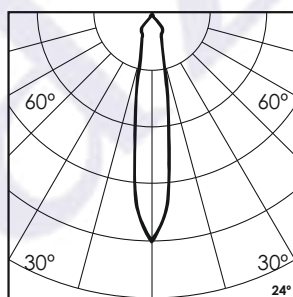

# Swivel - Round L TL - #1195

35W

2985lm

2700K

24°

## Photometric Data

|                        |             |                            |                    |
|------------------------|-------------|----------------------------|--------------------|
| Light source           | LED - Array | Light output ratio         | 69%                |
| Power (W)              | 35W         | Color rendering index (Ra) | >95                |
| Delivered lumens       | 2985lm      | Color rendering index (R9) | >85                |
| Source lumens          | 4270lm      | Binning MacAdam            | <2 SDCM            |
| Colour temperature (K) | 2700K       | LED life                   | L90 B10 Tj75°C     |
| Luminaire efficacy     | 85.31lm/W   | UGR                        | <19                |
| Beam angle             | 24°         | Operating temperature      | -20°C to +50°C     |
| Cutoff angle           | 17°         | Light distribution         | Direct - Symmetric |

## Technical Data

|                   |                           |                  |             |
|-------------------|---------------------------|------------------|-------------|
| Mounting detail   | Ceiling - Recessed 1-25mm | Product weight   | 677gms      |
| Fixing detail     | Mounting with Screw       | Safety class     | III         |
| Orientation       | Adjustable                | Insulation class | III         |
| IP rating         | IP20                      | LED current (mA) | 900mA       |
| Glow wire test    | 850°                      | Voltage          | AC230V      |
| Trim material     | NA                        | Forward voltage  | DC36V       |
| Heatsink material | Diecast alm.              | Driver           | CC - Remote |