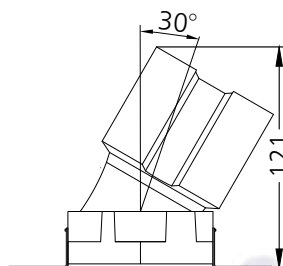

## Photometric Data

|                        |             |                            |                    |
|------------------------|-------------|----------------------------|--------------------|
| Light source           | LED - Array | Light output ratio         | 69%                |
| Power (W)              | 35W         | Color rendering index (Ra) | >95                |
| Delivered lumens       | 2985lm      | Color rendering index (R9) | >85                |
| Source lumens          | 4270lm      | Binning MacAdam            | <2 SDCM            |
| Colour temperature (K) | 2700K       | LED life                   | L90 B10 Tj75°C     |
| Luminaire efficacy     | 85.31lm/W   | UGR                        | <19                |
| Beam angle             | 24°         | Operating temperature      | -20°C to +50°C     |
| Cutoff angle           | 17°         | Light distribution         | Direct - Symmetric |

## Technical Data

|                   |                           |                  |             |
|-------------------|---------------------------|------------------|-------------|
| Mounting detail   | Ceiling - Recessed 1-25mm | Product weight   | 677gms      |
| Fixing detail     | Mounting with Screw       | Safety class     | III         |
| Orientation       | Adjustable                | Insulation class | III         |
| IP rating         | IP20                      | LED current (mA) | 900mA       |
| Glow wire test    | 850°                      | Voltage          | AC230V      |
| Trim material     | NA                        | Forward voltage  | DC36V       |
| Heatsink material | Diecast alm.              | Driver           | CC - Remote |