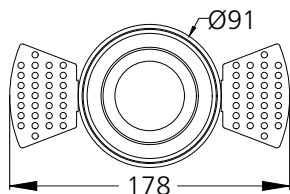

## Photometric Data

|                        |             |                            |                    |
|------------------------|-------------|----------------------------|--------------------|
| Light source           | LED - Array | Light output ratio         | 69%                |
| Power (W)              | 35W         | Color rendering index (Ra) | >95                |
| Delivered lumens       | 2985lm      | Color rendering index (R9) | >85                |
| Source lumens          | 4270lm      | Binning MacAdam            | <2 SDCM            |
| Colour temperature (K) | 2700K       | LED life                   | L90 B10 Tj75°C     |
| Luminaire efficacy     | 85.31lm/W   | UGR                        | <19                |
| Beam angle             | 24°         | Operating temperature      | -20°C to +50°C     |
| Cutoff angle           | 17°         | Light distribution         | Direct - Symmetric |

## Technical Data

|                   |                           |                  |             |
|-------------------|---------------------------|------------------|-------------|
| Mounting detail   | Ceiling - Recessed 1-25mm | Product weight   | 677gms      |
| Fixing detail     | Mounting with Screw       | Safety class     | III         |
| Orientation       | Adjustable                | Insulation class | III         |
| IP rating         | IP20                      | LED current (mA) | 900mA       |
| Glow wire test    | 850°                      | Voltage          | AC230V      |
| Trim material     | NA                        | Forward voltage  | DC36V       |
| Heatsink material | Diecast alm.              | Driver           | CC - Remote |