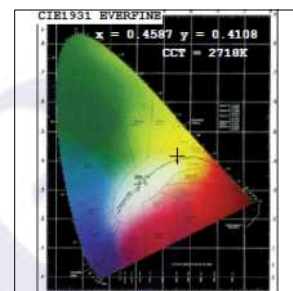

## Photometric Data

Light source	LED - Array	Light output ratio	69%
Power (W)	2x20W	Color rendering index (Ra)	>95
Delivered lumens	2x1696lm	Color rendering index (R9)	>85
Source lumens	2x2440lm	Binning MacAdam	<2 SDCM
Colour temperature (K)	2700K	LED life	L90 B10 Tj75°C
Luminaire efficacy	84.81lm/W	UGR	<19
Beam angle	24°	Operating temperature	-20°C to +50°C
Cutoff angle	19°	Light distribution	Direct - Symmetric

## Photometric Graphs

Hue Bin vs Rf Graph

Color Vector Graph

Spectrum vs Wavelength Graph

CIE Chromaticity Graph