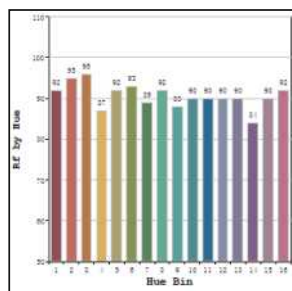

## Photometric Data

Light source	LED - Array	Light output ratio	69%
Power (W)	2x20W	Color rendering index (Ra)	>95
Delivered lumens	2x1696lm	Color rendering index (R9)	>85
Source lumens	2x2440lm	Binning MacAdam	<2 SDCM
Colour temperature (K)	2700K	LED life	L90 B10 Tj75°C
Luminaire efficacy	84.81lm/W	UGR	<19
Beam angle	24°	Operating temperature	-20°C to +50°C
Cutoff angle	19°	Light distribution	Direct - Symmetric

## Photometric Graphs

Hue Bin vs Rf Graph

Color Vector Graph

Spectrum vs Wavelength Graph

CIE Chromaticity Graph