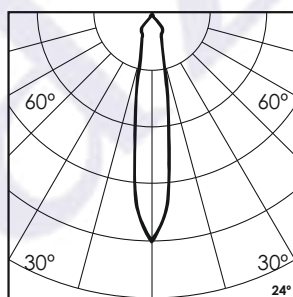

# Swivel - Capsule M T - #1218

2x20W

2x1696lm

2700K

24°

Ø178x88

360°  
Tilt & Rotate

## Photometric Data

Light source	LED - Array	Light output ratio	69%
Power (W)	2x20W	Color rendering index (Ra)	>95
Delivered lumens	2x1696lm	Color rendering index (R9)	>85
Source lumens	2x2440lm	Binning MacAdam	<2 SDCM
Colour temperature (K)	2700K	LED life	L90 B10 Tj75°C
Luminaire efficacy	84.81lm/W	UGR	<19
Beam angle	24°	Operating temperature	-20°C to +50°C
Cutoff angle	19°	Light distribution	Direct - Symmetric

## Technical Data

Mounting detail	Ceiling - Recessed 1-25mm	Product weight	634gms
Fixing detail	Dual tension spring	Safety class	III
Orientation	Adjustable	Insulation class	III
IP rating	IP20	LED current (mA)	500mA
Glow wire test	850°	Voltage	AC230V
Trim material	Diecast alm.	Forward voltage	DC36V
Heatsink material	Diecast alm.	Driver	CC - Remote