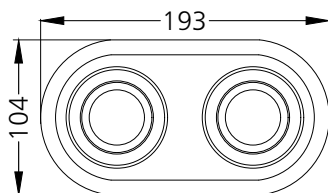

# Swivel - Capsule M T - #1218

2x20W

2x1696lm

2700K

24°

Ø178x88

360°  
Tilt & Rotate

## Photometric Data

Light source	LED - Array	Light output ratio	69%
Power (W)	2x20W	Color rendering index (Ra)	>95
Delivered lumens	2x1696lm	Color rendering index (R9)	>85
Source lumens	2x2440lm	Binning MacAdam	<2 SDCM
Colour temperature (K)	2700K	LED life	L90 B10 Tj75°C
Luminaire efficacy	84.81lm/W	UGR	<19
Beam angle	24°	Operating temperature	-20°C to +50°C
Cutoff angle	19°	Light distribution	Direct - Symmetric

## Technical Data

Mounting detail	Ceiling - Recessed 1-25mm	Product weight	634gms
Fixing detail	Dual tension spring	Safety class	III
Orientation	Adjustable	Insulation class	III
IP rating	IP20	LED current (mA)	500mA
Glow wire test	850°	Voltage	AC230V
Trim material	Diecast alm.	Forward voltage	DC36V
Heatsink material	Diecast alm.	Driver	CC - Remote