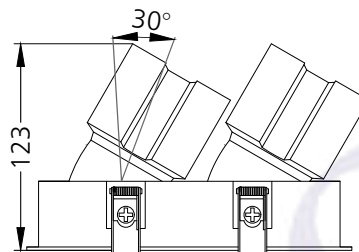

Swivel - Capsule M T - #1218

2x20W

2x1696lm

2700K

24°

Ø178x88

360°
Tilt & Rotate

Photometric Data

Light source	LED - Array	Light output ratio	69%
Power (W)	2x20W	Color rendering index (Ra)	>95
Delivered lumens	2x1696lm	Color rendering index (R9)	>85
Source lumens	2x2440lm	Binning MacAdam	<2 SDCM
Colour temperature (K)	2700K	LED life	L90 B10 Tj75°C
Luminaire efficacy	84.81lm/W	UGR	<19
Beam angle	24°	Operating temperature	-20°C to +50°C
Cutoff angle	19°	Light distribution	Direct - Symmetric