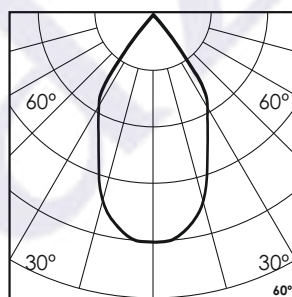

Tenace - Square MA TL - #1077

20W

1932lm

3000K

60°

73x73

Photometric Data

Light source	LED - Array	Light output ratio	77%
Power (W)	20W	Color rendering index (Ra)	>95
Delivered lumens	1932lm	Color rendering index (R9)	>85
Source lumens	2500lm	Binning MacAdam	<2 SDCM
Colour temperature (K)	3000K	LED life	L90 B10 Tj75°C
Luminaire efficacy	96.6lm/W	UGR	<16
Beam angle	60°	Operating temperature	-20°C to +50°C
Cutoff angle	30°	Light distribution	Direct - Symmetric

Technical Data

Mounting detail	Ceiling - Recessed 1-25mm	Product weight	407gms
Fixing detail	Mounting with Screw	Safety class	III
Orientation	Adjustable	Insulation class	III
IP rating	IP65	LED current (mA)	500mA
Glow wire test	850°	Voltage	AC230V
Trim material	NA	Forward voltage	DC36V
Heatsink material	Diecast alm.	Driver	CC - Remote