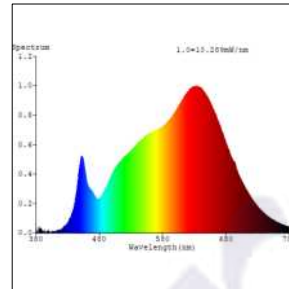

Tenace - Square MA TL - #1077

20W

1932lm

3000K

60°

73x73

Photometric Data

Light source	LED - Array	Light output ratio	77%
Power (W)	20W	Color rendering index (Ra)	>95
Delivered lumens	1932lm	Color rendering index (R9)	>85
Source lumens	2500lm	Binning MacAdam	<2 SDCM
Colour temperature (K)	3000K	LED life	L90 B10 Tj75°C
Luminaire efficacy	96.6lm/W	UGR	<16
Beam angle	60°	Operating temperature	-20°C to +50°C
Cutoff angle	30°	Light distribution	Direct - Symmetric

Photometric Graphs

Hue Bin vs Rf Graph

Color Vector Graph

Spectrum vs Wavelength Graph

CIE Chromaticity Graph

Finish Options

Trim Finish

- Matt White
- Matt Black
- Custom RAL Color