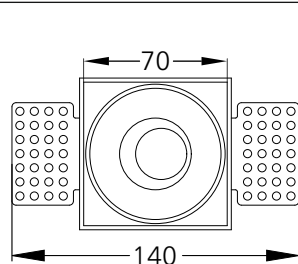

Tenace - Square MA TL - #1077

20W

1932lm

3000K

60°

73x73

Photometric Data

Light source	LED - Array	Light output ratio	77%
Power (W)	20W	Color rendering index (Ra)	>95
Delivered lumens	1932lm	Color rendering index (R9)	>85
Source lumens	2500lm	Binning MacAdam	<2 SDCM
Colour temperature (K)	3000K	LED life	L90 B10 Tj75°C
Luminaire efficacy	96.6lm/W	UGR	<16
Beam angle	60°	Operating temperature	-20°C to +50°C
Cutoff angle	30°	Light distribution	Direct - Symmetric

Technical Data

Mounting detail	Ceiling - Recessed 1-25mm	Product weight	407gms
Fixing detail	Mounting with Screw	Safety class	III
Orientation	Adjustable	Insulation class	III
IP rating	IP65	LED current (mA)	500mA
Glow wire test	850°	Voltage	AC230V
Trim material	NA	Forward voltage	DC36V
Heatsink material	Diecast alm.	Driver	CC - Remote