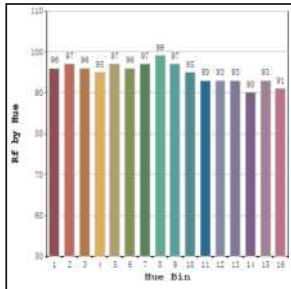

Tenace - Square MA TL - #1077

20W

1932lm

3000K

60°

73x73

Photometric Data

Light source	LED - Array	Light output ratio	77%
Power (W)	20W	Color rendering index (Ra)	>95
Delivered lumens	1932lm	Color rendering index (R9)	>85
Source lumens	2500lm	Binning MacAdam	<2 SDCM
Colour temperature (K)	3000K	LED life	L90 B10 Tj75°C
Luminaire efficacy	96.6lm/W	UGR	<16
Beam angle	60°	Operating temperature	-20°C to +50°C
Cutoff angle	30°	Light distribution	Direct - Symmetric

Technical Data

Mounting detail	Ceiling - Recessed 1-25mm	Product weight	407gms
Fixing detail	Mounting with Screw	Safety class	III
Orientation	Adjustable	Insulation class	III
IP rating	IP65	LED current (mA)	500mA
Glow wire test	850°	Voltage	AC230V
Trim material	NA	Forward voltage	DC36V
Heatsink material	Diecast alm.	Driver	CC - Remote

Photometric Graphs

Hue Bin vs Rf Graph

Color Vector Graph

Spectrum vs Wavelength Graph

CIE Chromaticity Graph

Finish Options

Trim Finish

- Matt White
- Matt Black
- Custom RAL Color