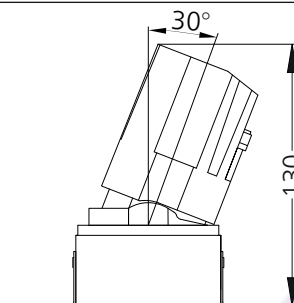

Tenace - Square MA TL - #1077

20W

1932lm

3000K

60°

73x73

Photometric Data

Light source	LED - Array	Light output ratio	77%
Power (W)	20W	Color rendering index (Ra)	>95
Delivered lumens	1932lm	Color rendering index (R9)	>85
Source lumens	2500lm	Binning MacAdam	<2 SDCM
Colour temperature (K)	3000K	LED life	L90 B10 Tj75°C
Luminaire efficacy	96.6lm/W	UGR	<16
Beam angle	60°	Operating temperature	-20°C to +50°C
Cutoff angle	30°	Light distribution	Direct - Symmetric

Technical Data

Mounting detail	Ceiling - Recessed 1-25mm	Product weight	407gms
Fixing detail	Mounting with Screw	Safety class	III
Orientation	Adjustable	Insulation class	III
IP rating	IP65	LED current (mA)	500mA
Glow wire test	850°	Voltage	AC230V
Trim material	NA	Forward voltage	DC36V
Heatsink material	Diecast alm.	Driver	CC - Remote