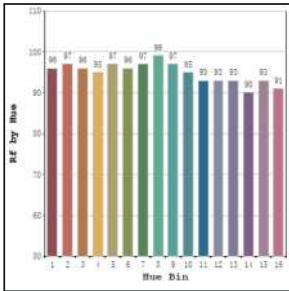

Tenace - Square MA TL - #1077

20W

1826lm

3000K

24°

73x73

Photometric Data

Light source	LED - Array	Light output ratio	73%
Power (W)	20W	Color rendering index (Ra)	>95
Delivered lumens	1826lm	Color rendering index (R9)	>85
Source lumens	2500lm	Binning MacAdam	<2 SDCM
Colour temperature (K)	3000K	LED life	L90 B10 Tj75°C
Luminaire efficacy	91.31lm/W	UGR	<16
Beam angle	24°	Operating temperature	-20°C to +50°C
Cutoff angle	30°	Light distribution	Direct - Symmetric

Technical Data

Mounting detail	Ceiling - Recessed 1-25mm	Product weight	407gms
Fixing detail	Mounting with Screw	Safety class	III
Orientation	Adjustable	Insulation class	III
IP rating	IP65	LED current (mA)	500mA
Glow wire test	850°	Voltage	AC230V
Trim material	NA	Forward voltage	DC36V
Heatsink material	Diecast alm.	Driver	CC - Remote

Photometric Graphs

Hue Bin vs Rf Graph

Color Vector Graph

Spectrum vs Wavelength Graph

CIE Chromaticity Graph

Finish Options

Trim Finish

- Matt White
- Matt Black
- Custom RAL Color