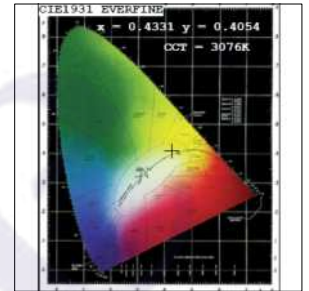

Photometric Graphs

Hue Bin vs Rf Graph

Color Vector Graph

Spectrum vs Wavelength Graph

CIE Chromaticity Graph

Finish Options

Trim Finish

- Matt White
- Matt Black
- Custom RAL Color