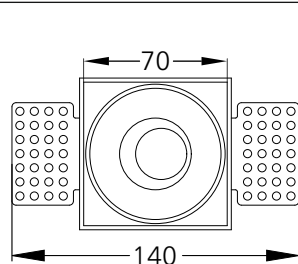

Tenace - Square MA TL - #1077

20W

1826lm

3000K

24°

73x73

Photometric Data

Light source	LED - Array	Light output ratio	73%
Power (W)	20W	Color rendering index (Ra)	>95
Delivered lumens	1826lm	Color rendering index (R9)	>85
Source lumens	2500lm	Binning MacAdam	<2 SDCM
Colour temperature (K)	3000K	LED life	L90 B10 Tj75°C
Luminaire efficacy	91.31lm/W	UGR	<16
Beam angle	24°	Operating temperature	-20°C to +50°C
Cutoff angle	30°	Light distribution	Direct - Symmetric

Technical Data

Mounting detail	Ceiling - Recessed 1-25mm	Product weight	407gms
Fixing detail	Mounting with Screw	Safety class	III
Orientation	Adjustable	Insulation class	III
IP rating	IP65	LED current (mA)	500mA
Glow wire test	850°	Voltage	AC230V
Trim material	NA	Forward voltage	DC36V
Heatsink material	Diecast alm.	Driver	CC - Remote