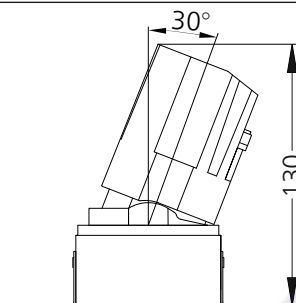

Tenace - Square MA TL - #1077

20W

1826lm

3000K

24°

73x73

Photometric Data

Light source	LED - Array	Light output ratio	73%
Power (W)	20W	Color rendering index (Ra)	>95
Delivered lumens	1826lm	Color rendering index (R9)	>85
Source lumens	2500lm	Binning MacAdam	<2 SDCM
Colour temperature (K)	3000K	LED life	L90 B10 Tj75°C
Luminaire efficacy	91.31lm/W	UGR	<16
Beam angle	24°	Operating temperature	-20°C to +50°C
Cutoff angle	30°	Light distribution	Direct - Symmetric

Technical Data

Mounting detail	Ceiling - Recessed 1-25mm	Product weight	407gms
Fixing detail	Mounting with Screw	Safety class	III
Orientation	Adjustable	Insulation class	III
IP rating	IP65	LED current (mA)	500mA
Glow wire test	850°	Voltage	AC230V
Trim material	NA	Forward voltage	DC36V
Heatsink material	Diecast alm.	Driver	CC - Remote