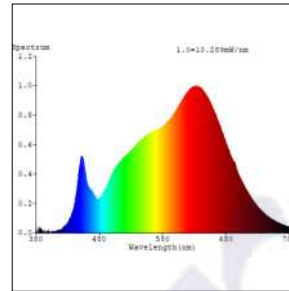

Tenace - Square MA TL - #1077

20W

1826lm

3000K

24°

73x73

Photometric Data

Light source	LED - Array	Light output ratio	73%
Power (W)	20W	Color rendering index (Ra)	>95
Delivered lumens	1826lm	Color rendering index (R9)	>85
Source lumens	2500lm	Binning MacAdam	<2 SDCM
Colour temperature (K)	3000K	LED life	L90 B10 Tj75°C
Luminaire efficacy	91.31lm/W	UGR	<16
Beam angle	24°	Operating temperature	-20°C to +50°C
Cutoff angle	30°	Light distribution	Direct - Symmetric

Photometric Graphs

Hue Bin vs Rf Graph

Color Vector Graph

Spectrum vs Wavelength Graph

CIE Chromaticity Graph

Finish Options

Trim Finish

- Matt White
- Matt Black
- Custom RAL Color