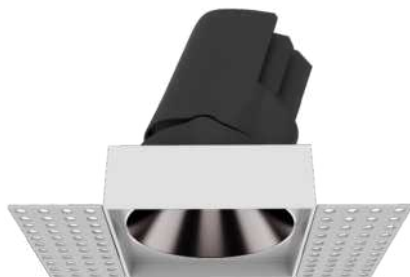

# Tenace - Square LA TL - #1079

30W

2856lm

4000K

38°

## Photometric Data

Light source	LED - Array	Light output ratio	72%
Power (W)	30W	Color rendering index (Ra)	>95
Delivered lumens	2856lm	Color rendering index (R9)	>85
Source lumens	3960lm	Binning MacAdam	<2 SDCM
Colour temperature (K)	4000K	LED life	L90 B10 Tj75°C
Luminaire efficacy	95.2lm/W	UGR	<16
Beam angle	38°	Operating temperature	-20°C to +50°C
Cutoff angle	29°	Light distribution	Direct - Symmetric

## Technical Data

Mounting detail	Ceiling - Recessed 1-25mm	Product weight	623gms
Fixing detail	Mounting with Screw	Safety class	III
Orientation	Adjustable	Insulation class	III
IP rating	IP65	LED current (mA)	750mA
Glow wire test	850°	Voltage	AC230V
Trim material	NA	Forward voltage	DC36V
Heatsink material	Diecast alm.	Driver	CC - Remote