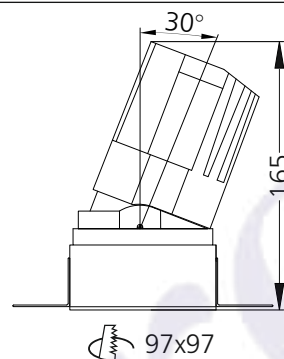

## Photometric Data

Light source	LED - Array	Light output ratio	72%
Power (W)	30W	Color rendering index (Ra)	>95
Delivered lumens	2856lm	Color rendering index (R9)	>85
Source lumens	3960lm	Binning MacAdam	<2 SDCM
Colour temperature (K)	4000K	LED life	L90 B10 Tj75°C
Luminaire efficacy	95.2lm/W	UGR	<16
Beam angle	38°	Operating temperature	-20°C to +50°C
Cutoff angle	29°	Light distribution	Direct - Symmetric

## Technical Data

Mounting detail	Ceiling - Recessed 1-25mm	Product weight	623gms
Fixing detail	Mounting with Screw	Safety class	III
Orientation	Adjustable	Insulation class	III
IP rating	IP65	LED current (mA)	750mA
Glow wire test	850°	Voltage	AC230V
Trim material	NA	Forward voltage	DC36V
Heatsink material	Diecast alm.	Driver	CC - Remote