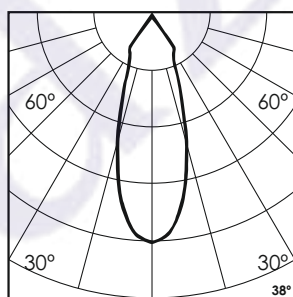

## Photometric Data

Light source	LED - Array	Light output ratio	72%
Power (W)	30W	Color rendering index (Ra)	>95
Delivered lumens	2856lm	Color rendering index (R9)	>85
Source lumens	3960lm	Binning MacAdam	<2 SDCM
Colour temperature (K)	4000K	LED life	L90 B10 Tj75°C
Luminaire efficacy	95.2lm/W	UGR	<16
Beam angle	38°	Operating temperature	-20°C to +50°C
Cutoff angle	29°	Light distribution	Direct - Symmetric

## Technical Data

Mounting detail	Ceiling - Recessed 1-25mm	Product weight	623gms
Fixing detail	Mounting with Screw	Safety class	III
Orientation	Adjustable	Insulation class	III
IP rating	IP65	LED current (mA)	750mA
Glow wire test	850°	Voltage	AC230V
Trim material	NA	Forward voltage	DC36V
Heatsink material	Diecast alm.	Driver	CC - Remote