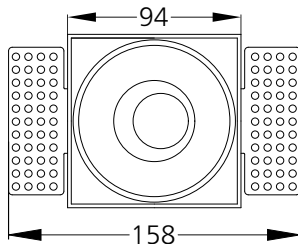

## Photometric Data

Light source	LED - Array	Light output ratio	72%
Power (W)	30W	Color rendering index (Ra)	>95
Delivered lumens	2856lm	Color rendering index (R9)	>85
Source lumens	3960lm	Binning MacAdam	<2 SDCM
Colour temperature (K)	4000K	LED life	L90 B10 Tj75°C
Luminaire efficacy	95.2lm/W	UGR	<16
Beam angle	38°	Operating temperature	-20°C to +50°C
Cutoff angle	29°	Light distribution	Direct - Symmetric

## Technical Data

Mounting detail	Ceiling - Recessed 1-25mm	Product weight	623gms
Fixing detail	Mounting with Screw	Safety class	III
Orientation	Adjustable	Insulation class	III
IP rating	IP65	LED current (mA)	750mA
Glow wire test	850°	Voltage	AC230V
Trim material	NA	Forward voltage	DC36V
Heatsink material	Diecast alm.	Driver	CC - Remote