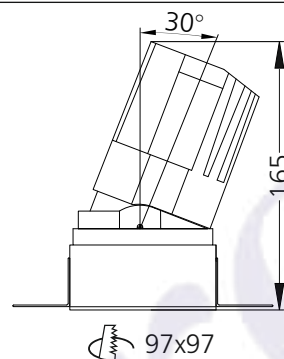

## Photometric Data

Light source	LED - Array	Light output ratio	70%
Power (W)	25W	Color rendering index (Ra)	>95
Delivered lumens	2342lm	Color rendering index (R9)	>85
Source lumens	3300lm	Binning MacAdam	<2 SDCM
Colour temperature (K)	4000K	LED life	L90 B10 Tj75°C
Luminaire efficacy	93.71lm/W	UGR	<16
Beam angle	24°	Operating temperature	-20°C to +50°C
Cutoff angle	29°	Light distribution	Direct - Symmetric

## Technical Data

Mounting detail	Ceiling - Recessed 1-25mm	Product weight	623gms
Fixing detail	Mounting with Screw	Safety class	III
Orientation	Adjustable	Insulation class	III
IP rating	IP65	LED current (mA)	600mA
Glow wire test	850°	Voltage	AC230V
Trim material	NA	Forward voltage	DC36V
Heatsink material	Diecast alm.	Driver	CC - Remote