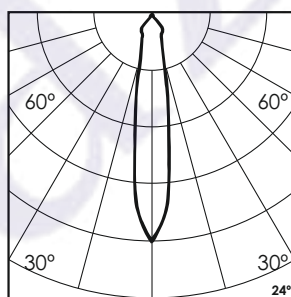

## Photometric Data

Light source	LED - Array	Light output ratio	70%
Power (W)	25W	Color rendering index (Ra)	>95
Delivered lumens	2342lm	Color rendering index (R9)	>85
Source lumens	3300lm	Binning MacAdam	<2 SDCM
Colour temperature (K)	4000K	LED life	L90 B10 Tj75°C
Luminaire efficacy	93.71lm/W	UGR	<16
Beam angle	24°	Operating temperature	-20°C to +50°C
Cutoff angle	29°	Light distribution	Direct - Symmetric