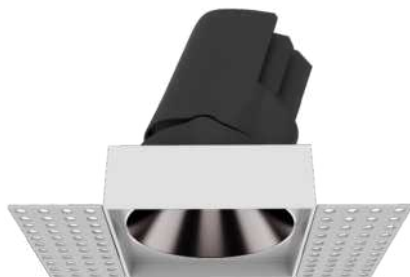

# Tenace - Square LA TL - #1079

25W

2342lm

4000K

24°

## Photometric Data

Light source	LED - Array	Light output ratio	70%
Power (W)	25W	Color rendering index (Ra)	>95
Delivered lumens	2342lm	Color rendering index (R9)	>85
Source lumens	3300lm	Binning MacAdam	<2 SDCM
Colour temperature (K)	4000K	LED life	L90 B10 Tj75°C
Luminaire efficacy	93.71lm/W	UGR	<16
Beam angle	24°	Operating temperature	-20°C to +50°C
Cutoff angle	29°	Light distribution	Direct - Symmetric

## Technical Data

Mounting detail	Ceiling - Recessed 1-25mm	Product weight	623gms
Fixing detail	Mounting with Screw	Safety class	III
Orientation	Adjustable	Insulation class	III
IP rating	IP65	LED current (mA)	600mA
Glow wire test	850°	Voltage	AC230V
Trim material	NA	Forward voltage	DC36V
Heatsink material	Diecast alm.	Driver	CC - Remote