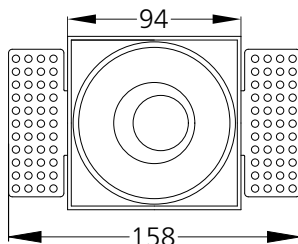

## Photometric Data

Light source	LED - Array	Light output ratio	70%
Power (W)	25W	Color rendering index (Ra)	>95
Delivered lumens	2342lm	Color rendering index (R9)	>85
Source lumens	3300lm	Binning MacAdam	<2 SDCM
Colour temperature (K)	4000K	LED life	L90 B10 Tj75°C
Luminaire efficacy	93.71lm/W	UGR	<16
Beam angle	24°	Operating temperature	-20°C to +50°C
Cutoff angle	29°	Light distribution	Direct - Symmetric

## Technical Data

Mounting detail	Ceiling - Recessed 1-25mm	Product weight	623gms
Fixing detail	Mounting with Screw	Safety class	III
Orientation	Adjustable	Insulation class	III
IP rating	IP65	LED current (mA)	600mA
Glow wire test	850°	Voltage	AC230V
Trim material	NA	Forward voltage	DC36V
Heatsink material	Diecast alm.	Driver	CC - Remote