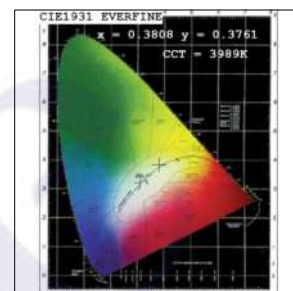

## Photometric Data

Light source	LED - Array	Light output ratio	72%
Power (W)	12W	Color rendering index (Ra)	>95
Delivered lumens	1144lm	Color rendering index (R9)	>85
Source lumens	1584lm	Binning MacAdam	<2 SDCM
Colour temperature (K)	4000K	LED life	L90 B10 Tj75°C
Luminaire efficacy	95.36lm/W	UGR	<16
Beam angle	38°	Operating temperature	-20°C to +50°C
Cutoff angle	30°	Light distribution	Direct - Symmetric

## Photometric Graphs

Hue Bin vs Rf Graph

Color Vector Graph

Spectrum vs Wavelength Graph

CIE Chromaticity Graph