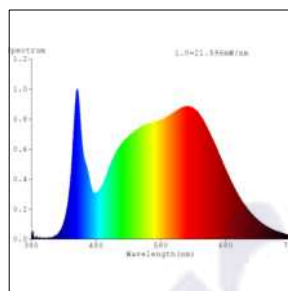

## Photometric Data

Light source	LED - Array	Light output ratio	72%
Power (W)	12W	Color rendering index (Ra)	>95
Delivered lumens	1144lm	Color rendering index (R9)	>85
Source lumens	1584lm	Binning MacAdam	<2 SDCM
Colour temperature (K)	4000K	LED life	L90 B10 Tj75°C
Luminaire efficacy	95.36lm/W	UGR	<16
Beam angle	38°	Operating temperature	-20°C to +50°C
Cutoff angle	30°	Light distribution	Direct - Symmetric

## Photometric Graphs

Hue Bin vs Rf Graph

Color Vector Graph

Spectrum vs Wavelength Graph

CIE Chromaticity Graph