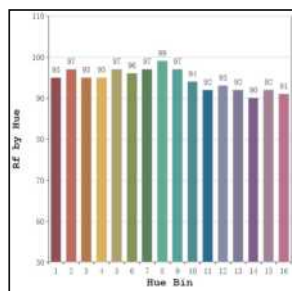

## Photometric Data

Light source	LED - Array	Light output ratio	72%
Power (W)	12W	Color rendering index (Ra)	>95
Delivered lumens	1144lm	Color rendering index (R9)	>85
Source lumens	1584lm	Binning MacAdam	<2 SDCM
Colour temperature (K)	4000K	LED life	L90 B10 Tj75°C
Luminaire efficacy	95.36lm/W	UGR	<16
Beam angle	38°	Operating temperature	-20°C to +50°C
Cutoff angle	30°	Light distribution	Direct - Symmetric

## Photometric Graphs

Hue Bin vs Rf Graph

Color Vector Graph

Spectrum vs Wavelength Graph

CIE Chromaticity Graph