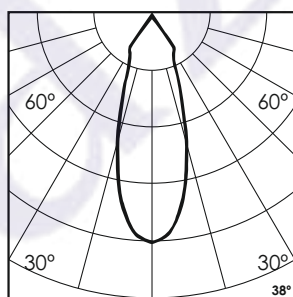

## Photometric Data

Light source	LED - Array	Light output ratio	72%
Power (W)	12W	Color rendering index (Ra)	>95
Delivered lumens	1144lm	Color rendering index (R9)	>85
Source lumens	1584lm	Binning MacAdam	<2 SDCM
Colour temperature (K)	4000K	LED life	L90 B10 Tj75°C
Luminaire efficacy	95.36lm/W	UGR	<16
Beam angle	38°	Operating temperature	-20°C to +50°C
Cutoff angle	30°	Light distribution	Direct - Symmetric

## Technical Data

Mounting detail	Ceiling - Recessed 1-25mm	Product weight	367gms
Fixing detail	Dual tension spring	Safety class	III
Orientation	Adjustable	Insulation class	III
IP rating	IP65	LED current (mA)	300mA
Glow wire test	850°	Voltage	AC230V
Trim material	Diecast alm.	Forward voltage	DC36V
Heatsink material	Diecast alm.	Driver	CC - Remote