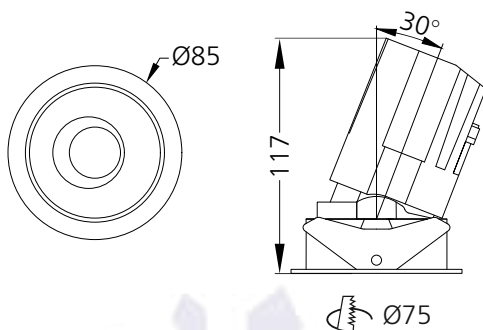

## Photometric Data

Light source	LED - Array	Light output ratio	72%
Power (W)	12W	Color rendering index (Ra)	>95
Delivered lumens	1144lm	Color rendering index (R9)	>85
Source lumens	1584lm	Binning MacAdam	<2 SDCM
Colour temperature (K)	4000K	LED life	L90 B10 Tj75°C
Luminaire efficacy	95.36lm/W	UGR	<16
Beam angle	38°	Operating temperature	-20°C to +50°C
Cutoff angle	30°	Light distribution	Direct - Symmetric

## Technical Data

Mounting detail	Ceiling - Recessed 1-25mm	Product weight	367gms
Fixing detail	Dual tension spring	Safety class	III
Orientation	Adjustable	Insulation class	III
IP rating	IP65	LED current (mA)	300mA
Glow wire test	850°	Voltage	AC230V
Trim material	Diecast alm.	Forward voltage	DC36V
Heatsink material	Diecast alm.	Driver	CC - Remote