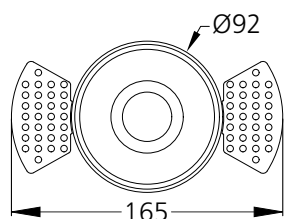

## Photometric Data

Light source	LED - Array	Light output ratio	74%
Power (W)	25W	Color rendering index (Ra)	>95
Delivered lumens	2317lm	Color rendering index (R9)	>85
Source lumens	3125lm	Binning MacAdam	<2 SDCM
Colour temperature (K)	3000K	LED life	L90 B10 Tj75°C
Luminaire efficacy	92.7lm/W	UGR	<16
Beam angle	38°	Operating temperature	-20°C to +50°C
Cutoff angle	29°	Light distribution	Direct - Symmetric

## Technical Data

Mounting detail	Ceiling - Recessed 1-25mm	Product weight	603gms
Fixing detail	Mounting with Screw	Safety class	III
Orientation	Fixed	Insulation class	III
IP rating	IP65	LED current (mA)	600mA
Glow wire test	850°	Voltage	AC230V
Trim material	NA	Forward voltage	DC36V
Heatsink material	Diecast alm.	Driver	CC - Remote