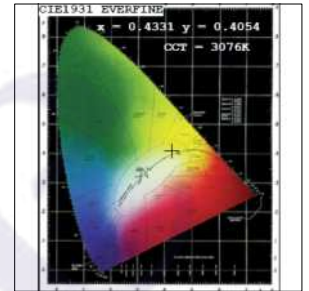

## Photometric Data

Light source	LED - Array	Light output ratio	74%
Power (W)	25W	Color rendering index (Ra)	>95
Delivered lumens	2317lm	Color rendering index (R9)	>85
Source lumens	3125lm	Binning MacAdam	<2 SDCM
Colour temperature (K)	3000K	LED life	L90 B10 Tj75°C
Luminaire efficacy	92.7lm/W	UGR	<16
Beam angle	38°	Operating temperature	-20°C to +50°C
Cutoff angle	29°	Light distribution	Direct - Symmetric

## Photometric Graphs

Hue Bin vs Rf Graph

Color Vector Graph

Spectrum vs Wavelength Graph

CIE Chromaticity Graph