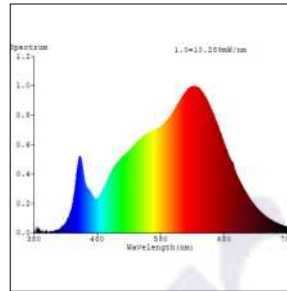

## Photometric Data

Light source	LED - Array	Light output ratio	74%
Power (W)	25W	Color rendering index (Ra)	>95
Delivered lumens	2317lm	Color rendering index (R9)	>85
Source lumens	3125lm	Binning MacAdam	<2 SDCM
Colour temperature (K)	3000K	LED life	L90 B10 Tj75°C
Luminaire efficacy	92.7lm/W	UGR	<16
Beam angle	38°	Operating temperature	-20°C to +50°C
Cutoff angle	29°	Light distribution	Direct - Symmetric

## Photometric Graphs

Hue Bin vs Rf Graph

Color Vector Graph

Spectrum vs Wavelength Graph

CIE Chromaticity Graph