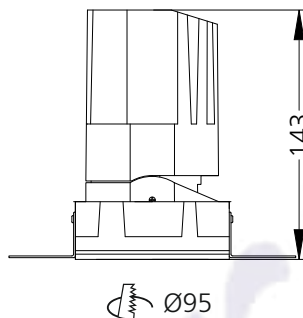

## Photometric Data

Light source	LED - Array	Light output ratio	74%
Power (W)	25W	Color rendering index (Ra)	>95
Delivered lumens	2317lm	Color rendering index (R9)	>85
Source lumens	3125lm	Binning MacAdam	<2 SDCM
Colour temperature (K)	3000K	LED life	L90 B10 Tj75°C
Luminaire efficacy	92.7lm/W	UGR	<16
Beam angle	38°	Operating temperature	-20°C to +50°C
Cutoff angle	29°	Light distribution	Direct - Symmetric

## Technical Data

Mounting detail	Ceiling - Recessed 1-25mm	Product weight	603gms
Fixing detail	Mounting with Screw	Safety class	III
Orientation	Fixed	Insulation class	III
IP rating	IP65	LED current (mA)	600mA
Glow wire test	850°	Voltage	AC230V
Trim material	NA	Forward voltage	DC36V
Heatsink material	Diecast alm.	Driver	CC - Remote