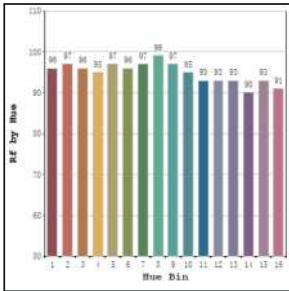

## Photometric Data

Light source	LED - Array	Light output ratio	74%
Power (W)	25W	Color rendering index (Ra)	>95
Delivered lumens	2317lm	Color rendering index (R9)	>85
Source lumens	3125lm	Binning MacAdam	<2 SDCM
Colour temperature (K)	3000K	LED life	L90 B10 Tj75°C
Luminaire efficacy	92.7lm/W	UGR	<16
Beam angle	38°	Operating temperature	-20°C to +50°C
Cutoff angle	29°	Light distribution	Direct - Symmetric

## Photometric Graphs

Hue Bin vs Rf Graph

Color Vector Graph

Spectrum vs Wavelength Graph

CIE Chromaticity Graph