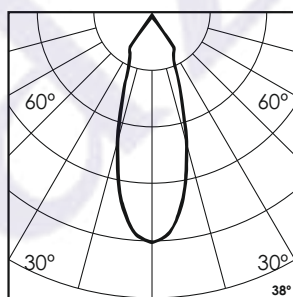

## Photometric Data

Light source	LED - Array	Light output ratio	74%
Power (W)	25W	Color rendering index (Ra)	>95
Delivered lumens	2317lm	Color rendering index (R9)	>85
Source lumens	3125lm	Binning MacAdam	<2 SDCM
Colour temperature (K)	3000K	LED life	L90 B10 Tj75°C
Luminaire efficacy	92.7lm/W	UGR	<16
Beam angle	38°	Operating temperature	-20°C to +50°C
Cutoff angle	29°	Light distribution	Direct - Symmetric

## Technical Data

Mounting detail	Ceiling - Recessed 1-25mm	Product weight	603gms
Fixing detail	Mounting with Screw	Safety class	III
Orientation	Fixed	Insulation class	III
IP rating	IP65	LED current (mA)	600mA
Glow wire test	850°	Voltage	AC230V
Trim material	NA	Forward voltage	DC36V
Heatsink material	Diecast alm.	Driver	CC - Remote