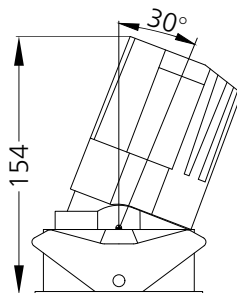

Tenace - Round LA T - #1066

25W

2217lm

2700K

24°