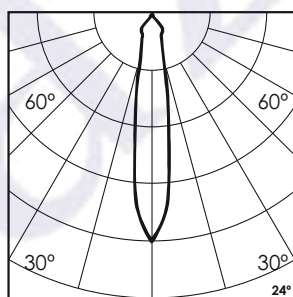

## Photometric Data

Light source	LED - Array	Light output ratio	72%
Power (W)	25W	Color rendering index (Ra)	>95
Delivered lumens	2217lm	Color rendering index (R9)	>85
Source lumens	3050lm	Binning MacAdam	<2 SDCM
Colour temperature (K)	2700K	LED life	L90 B10 Tj75°C
Luminaire efficacy	88.71lm/W	UGR	<16
Beam angle	24°	Operating temperature	-20°C to +50°C
Cutoff angle	29°	Light distribution	Direct - Symmetric