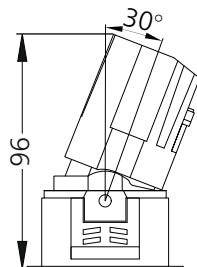

# Quadran - Square S T - #1116

55x55

## Photometric Data

Light source	LED - Array	Light output ratio	72%
Power (W)	5W	Color rendering index (Ra)	>95
Delivered lumens	468lm	Color rendering index (R9)	>85
Source lumens	645lm	Binning MacAdam	<2 SDCM
Colour temperature (K)	4000K	LED life	L90 B10 Tj75°C
Luminaire efficacy	93.7lm/W	UGR	<16
Beam angle	38°	Operating temperature	-20°C to +50°C
Cutoff angle	32°	Light distribution	Direct - Symmetric

## Technical Data

Mounting detail	Ceiling - Recessed 1-25mm	Product weight	174gms
Fixing detail	Dual tension spring	Safety class	III
Orientation	Adjustable	Insulation class	III
IP rating	IP65	LED current (mA)	120mA
Glow wire test	850°	Voltage	AC230V
Trim material	Diecast alm.	Forward voltage	DC36V
Heatsink material	Diecast alm.	Driver	CC - Remote