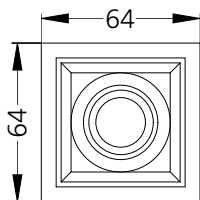

# Quadran - Square S T - #1116

55x55

## Photometric Data

Light source	LED - Array	Light output ratio	72%
Power (W)	5W	Color rendering index (Ra)	>95
Delivered lumens	468lm	Color rendering index (R9)	>85
Source lumens	645lm	Binning MacAdam	<2 SDCM
Colour temperature (K)	4000K	LED life	L90 B10 Tj75°C
Luminaire efficacy	93.7lm/W	UGR	<16
Beam angle	38°	Operating temperature	-20°C to +50°C
Cutoff angle	32°	Light distribution	Direct - Symmetric

## Technical Data

Mounting detail	Ceiling - Recessed 1-25mm	Product weight	174gms
Fixing detail	Dual tension spring	Safety class	III
Orientation	Adjustable	Insulation class	III
IP rating	IP65	LED current (mA)	120mA
Glow wire test	850°	Voltage	AC230V
Trim material	Diecast alm.	Forward voltage	DC36V
Heatsink material	Diecast alm.	Driver	CC - Remote