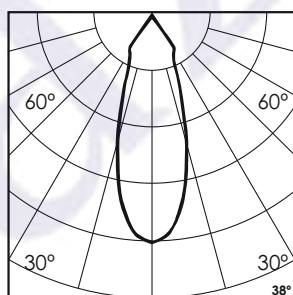

# Quadran - Square S T - #1116

55x55

## Photometric Data

Light source	LED - Array	Light output ratio	72%
Power (W)	5W	Color rendering index (Ra)	>95
Delivered lumens	468lm	Color rendering index (R9)	>85
Source lumens	645lm	Binning MacAdam	<2 SDCM
Colour temperature (K)	4000K	LED life	L90 B10 Tj75°C
Luminaire efficacy	93.7lm/W	UGR	<16
Beam angle	38°	Operating temperature	-20°C to +50°C
Cutoff angle	32°	Light distribution	Direct - Symmetric

## Technical Data

Mounting detail	Ceiling - Recessed 1-25mm	Product weight	174gms
Fixing detail	Dual tension spring	Safety class	III
Orientation	Adjustable	Insulation class	III
IP rating	IP65	LED current (mA)	120mA
Glow wire test	850°	Voltage	AC230V
Trim material	Diecast alm.	Forward voltage	DC36V
Heatsink material	Diecast alm.	Driver	CC - Remote