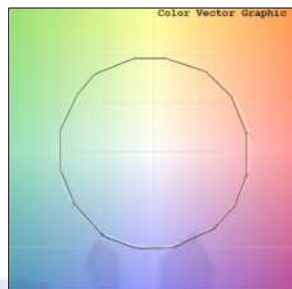

## Photometric Data

Light source	LED - Array	Light output ratio	72%
Power (W)	5W	Color rendering index (Ra)	>95
Delivered lumens	468lm	Color rendering index (R9)	>85
Source lumens	645lm	Binning MacAdam	<2 SDCM
Colour temperature (K)	4000K	LED life	L90 B10 Tj75°C
Luminaire efficacy	93.7lm/W	UGR	<16
Beam angle	38°	Operating temperature	-20°C to +50°C
Cutoff angle	32°	Light distribution	Direct - Symmetric

## Photometric Graphs

Hue Bin vs Rf Graph

Color Vector Graph

Spectrum vs Wavelength Graph

CIE Chromaticity Graph