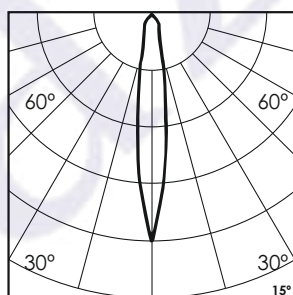

# Quadran - Square S T - #1116

10W

890lm

3000K

15°

55x55

Tilt & Rotate

## Photometric Data

Light source	LED - Array	Light output ratio	73%
Power (W)	10W	Color rendering index (Ra)	>95
Delivered lumens	890lm	Color rendering index (R9)	>85
Source lumens	1210lm	Binning MacAdam	<2 SDCM
Colour temperature (K)	3000K	LED life	L90 B10 Tj75°C
Luminaire efficacy	89lm/W	UGR	<16
Beam angle	15°	Operating temperature	-20°C to +50°C
Cutoff angle	32°	Light distribution	Direct - Symmetric