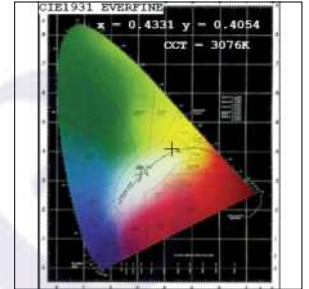

## Photometric Data

Light source	LED - Array	Light output ratio	73%
Power (W)	10W	Color rendering index (Ra)	>95
Delivered lumens	890lm	Color rendering index (R9)	>85
Source lumens	1210lm	Binning MacAdam	<2 SDCM
Colour temperature (K)	3000K	LED life	L90 B10 Tj75°C
Luminaire efficacy	89lm/W	UGR	<16
Beam angle	15°	Operating temperature	-20°C to +50°C
Cutoff angle	32°	Light distribution	Direct - Symmetric

## Photometric Graphs

Hue Bin vs Rf Graph

Color Vector Graph

Spectrum vs Wavelength Graph

CIE Chromaticity Graph