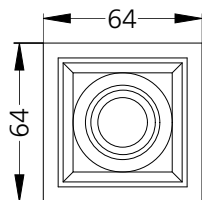

# Quadran - Square S T - #1116

10W

890lm

3000K

15°

55x55

Tilt & Rotate

## Photometric Data

Light source	LED - Array	Light output ratio	73%
Power (W)	10W	Color rendering index (Ra)	>95
Delivered lumens	890lm	Color rendering index (R9)	>85
Source lumens	1210lm	Binning MacAdam	<2 SDCM
Colour temperature (K)	3000K	LED life	L90 B10 Tj75°C
Luminaire efficacy	89lm/W	UGR	<16
Beam angle	15°	Operating temperature	-20°C to +50°C
Cutoff angle	32°	Light distribution	Direct - Symmetric

## Technical Data

Mounting detail	Ceiling - Recessed 1-25mm	Product weight	174gms
Fixing detail	Dual tension spring	Safety class	III
Orientation	Adjustable	Insulation class	III
IP rating	IP65	LED current (mA)	250mA
Glow wire test	850°	Voltage	AC230V
Trim material	Diecast alm.	Forward voltage	DC36V
Heatsink material	Diecast alm.	Driver	CC - Remote