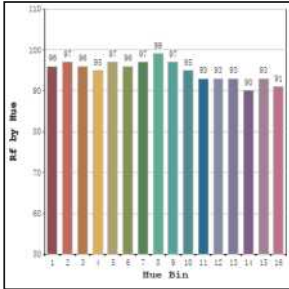

# Quadran - Square S T - #1116

10W

890lm

3000K

15°

55x55

Tilt & Rotate

## Photometric Data

Light source	LED - Array	Light output ratio	73%
Power (W)	10W	Color rendering index (Ra)	>95
Delivered lumens	890lm	Color rendering index (R9)	>85
Source lumens	1210lm	Binning MacAdam	<2 SDCM
Colour temperature (K)	3000K	LED life	L90 B10 Tj75°C
Luminaire efficacy	89lm/W	UGR	<16
Beam angle	15°	Operating temperature	-20°C to +50°C
Cutoff angle	32°	Light distribution	Direct - Symmetric

## Photometric Graphs

Hue Bin vs Rf Graph

Color Vector Graph

Spectrum vs Wavelength Graph

CIE Chromaticity Graph