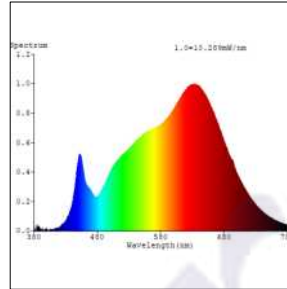

## Photometric Data

Light source	LED - Array	Light output ratio	73%
Power (W)	10W	Color rendering index (Ra)	>95
Delivered lumens	890lm	Color rendering index (R9)	>85
Source lumens	1210lm	Binning MacAdam	<2 SDCM
Colour temperature (K)	3000K	LED life	L90 B10 Tj75°C
Luminaire efficacy	89lm/W	UGR	<16
Beam angle	15°	Operating temperature	-20°C to +50°C
Cutoff angle	32°	Light distribution	Direct - Symmetric

## Photometric Graphs

Hue Bin vs Rf Graph

Color Vector Graph

Spectrum vs Wavelength Graph

CIE Chromaticity Graph