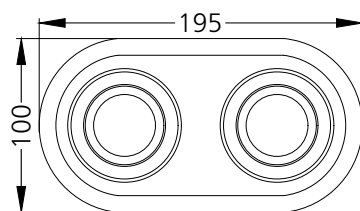

# Pullout - Capsule M T - #1238

2x12W

2x1099lm

3000K

38°

## Photometric Data

|                        |             |                            |                    |
|------------------------|-------------|----------------------------|--------------------|
| Light source           | LED - Array | Light output ratio         | 73%                |
| Power (W)              | 2x12W       | Color rendering index (Ra) | >95                |
| Delivered lumens       | 2x1099lm    | Color rendering index (R9) | >85                |
| Source lumens          | 2x1500lm    | Binning MacAdam            | <2 SDCM            |
| Colour temperature (K) | 3000K       | LED life                   | L90 B10 Tj75°C     |
| Luminaire efficacy     | 91.61lm/W   | UGR                        | <19                |
| Beam angle             | 38°         | Operating temperature      | -20°C to +50°C     |
| Cutoff angle           | NA          | Light distribution         | Direct - Symmetric |

## Technical Data

|                   |                           |                  |             |
|-------------------|---------------------------|------------------|-------------|
| Mounting detail   | Ceiling - Recessed 1-25mm | Product weight   | 482gms      |
| Fixing detail     | Dual tension spring       | Safety class     | III         |
| Orientation       | Adjustable                | Insulation class | III         |
| IP rating         | IP20                      | LED current (mA) | 300mA       |
| Glow wire test    | 850°                      | Voltage          | AC230V      |
| Trim material     | Diecast alm.              | Forward voltage  | DC36V       |
| Heatsink material | Diecast alm.              | Driver           | CC - Remote |