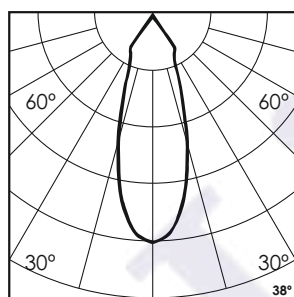

## Photometric Data

|                        |             |                            |                    |
|------------------------|-------------|----------------------------|--------------------|
| Light source           | LED - Array | Light output ratio         | 73%                |
| Power (W)              | 2x12W       | Color rendering index (Ra) | >95                |
| Delivered lumens       | 2x1099lm    | Color rendering index (R9) | >85                |
| Source lumens          | 2x1500lm    | Binning MacAdam            | <2 SDCM            |
| Colour temperature (K) | 3000K       | LED life                   | L90 B10 Tj75°C     |
| Luminaire efficacy     | 91.61lm/W   | UGR                        | <19                |
| Beam angle             | 38°         | Operating temperature      | -20°C to +50°C     |
| Cutoff angle           | NA          | Light distribution         | Direct - Symmetric |

## Technical Data

|                   |                           |                  |             |
|-------------------|---------------------------|------------------|-------------|
| Mounting detail   | Ceiling - Recessed 1-25mm | Product weight   | 482gms      |
| Fixing detail     | Dual tension spring       | Safety class     | III         |
| Orientation       | Adjustable                | Insulation class | III         |
| IP rating         | IP20                      | LED current (mA) | 300mA       |
| Glow wire test    | 850°                      | Voltage          | AC230V      |
| Trim material     | Diecast alm.              | Forward voltage  | DC36V       |
| Heatsink material | Diecast alm.              | Driver           | CC - Remote |