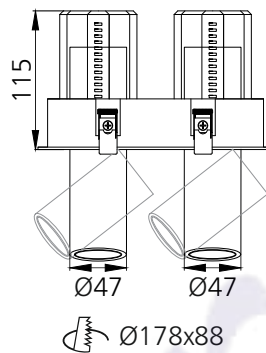

## Photometric Data

|                        |             |                            |                    |
|------------------------|-------------|----------------------------|--------------------|
| Light source           | LED - Array | Light output ratio         | 73%                |
| Power (W)              | 2x12W       | Color rendering index (Ra) | >95                |
| Delivered lumens       | 2x1099lm    | Color rendering index (R9) | >85                |
| Source lumens          | 2x1500lm    | Binning MacAdam            | <2 SDCM            |
| Colour temperature (K) | 3000K       | LED life                   | L90 B10 Tj75°C     |
| Luminaire efficacy     | 91.61lm/W   | UGR                        | <19                |
| Beam angle             | 38°         | Operating temperature      | -20°C to +50°C     |
| Cutoff angle           | NA          | Light distribution         | Direct - Symmetric |

## Technical Data

|                   |                           |                  |             |
|-------------------|---------------------------|------------------|-------------|
| Mounting detail   | Ceiling - Recessed 1-25mm | Product weight   | 482gms      |
| Fixing detail     | Dual tension spring       | Safety class     | III         |
| Orientation       | Adjustable                | Insulation class | III         |
| IP rating         | IP20                      | LED current (mA) | 300mA       |
| Glow wire test    | 850°                      | Voltage          | AC230V      |
| Trim material     | Diecast alm.              | Forward voltage  | DC36V       |
| Heatsink material | Diecast alm.              | Driver           | CC - Remote |