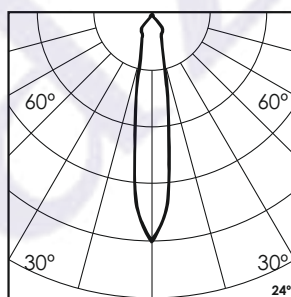

## Photometric Data

Light source	LED - Array	Light output ratio	73%
Power (W)	2x25W	Color rendering index (Ra)	>95
Delivered lumens	2x2282lm	Color rendering index (R9)	>85
Source lumens	2x3125lm	Binning MacAdam	<2 SDCM
Colour temperature (K)	3000K	LED life	L90 B10 Tj75°C
Luminaire efficacy	91.31lm/W	UGR	<16
Beam angle	24°	Operating temperature	-20°C to +50°C
Cutoff angle	29°	Light distribution	Direct - Symmetric