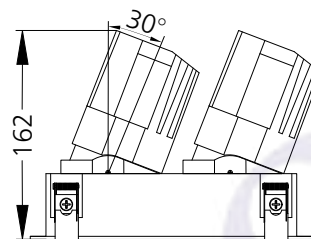

Tenace - Frame LA T - #1112

2x25W

2x2282lm

3000K

24°

207x95

360°
Tilt & Rotate

Photometric Data

Light source	LED - Array	Light output ratio	73%
Power (W)	2x25W	Color rendering index (Ra)	>95
Delivered lumens	2x2282lm	Color rendering index (R9)	>85
Source lumens	2x3125lm	Binning MacAdam	<2 SDCM
Colour temperature (K)	3000K	LED life	L90 B10 Tj75°C
Luminaire efficacy	91.31lm/W	UGR	<16
Beam angle	24°	Operating temperature	-20°C to +50°C
Cutoff angle	29°	Light distribution	Direct - Symmetric