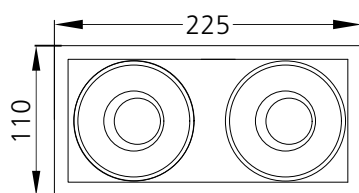

Tenace - Frame LA T - #1112

2x25W

2x2282lm

3000K

24°

207x95

360°
Tilt & Rotate

Photometric Data

Light source	LED - Array	Light output ratio	73%
Power (W)	2x25W	Color rendering index (Ra)	>95
Delivered lumens	2x2282lm	Color rendering index (R9)	>85
Source lumens	2x3125lm	Binning MacAdam	<2 SDCM
Colour temperature (K)	3000K	LED life	L90 B10 Tj75°C
Luminaire efficacy	91.31lm/W	UGR	<16
Beam angle	24°	Operating temperature	-20°C to +50°C
Cutoff angle	29°	Light distribution	Direct - Symmetric