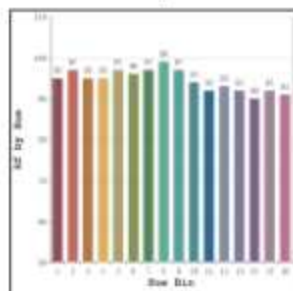

Photometric Graphs

Hue Bin vs Rf Graph