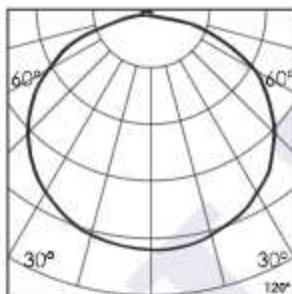

Svelte 6 - #2011

6W/M

685lm/m

4000K

120°

Max Length
5000MM

Min Cut
50MM

Photometric Data

Light source	LED - Low Power	Light output ratio	82%
Power (W)	6W/M	Color rendering index (Ra)	>92
Delivered lumens	685lm/m	Color rendering index (R9)	>50
Source lumens	834lm/m	Binning MacAdam	<3 SDCM
Colour temperature (K)	4000K	LED life	L90 B10 Tj75°C
Luminaire efficacy	114.1lm/W	Operating temperature	-20°C to +50°C
Beam angle	120°	Light distribution	Direct - Symmetric