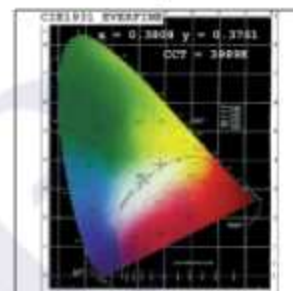

Light source	LED - Low Power	Light output ratio	82%
Power (W)	6W/M	Color rendering index (Ra)	>92
Delivered lumens	685lm/m	Color rendering index (R9)	>50
Source lumens	834lm/m	Binning MacAdam	<3 SDCM
Colour temperature (K)	4000K	LED life	L90 B10 Tj75°C
Luminaire efficacy	114.1lm/W	Operating temperature	-20°C to +50°C
Beam angle	120°	Light distribution	Direct - Symmetric

Photometric Graphs

Hue Bin vs Rf Graph

Color Vector Graph

Spectrum vs Wavelength Graph

CIE Chromaticity Graph

Profile for Svelte 6

ACLAP02

ACLAP04