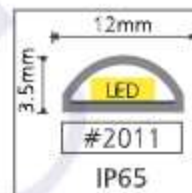

Svelte 6 - #2011

6W/M

685lm/m

4000K

120°

Max Length
5000MM

Min Cut
50MM

Photometric Data

Light source	LED - Low Power	Light output ratio	82%
Power (W)	6W/M	Color rendering index (Ra)	>92
Delivered lumens	685lm/m	Color rendering index (R9)	>50
Source lumens	834lm/m	Binning MacAdam	<3 SDCM
Colour temperature (K)	4000K	LED life	L90 B10 Tj75°C
Luminaire efficacy	114.1lm/W	Operating temperature	-20°C to +50°C
Beam angle	120°	Light distribution	Direct - Symmetric

Technical Data

Mounting detail	Profile Mounted	Safety class	III
Fixing detail	Adhesive Tape	Insulation class	III
Orientation	Fixed	Driver Input Voltage	AC230V
IP rating	IP65	Strip Light voltage	DC24V
Glow wire test	850°	Driver	CV - Remote