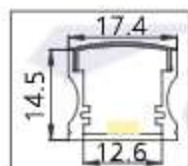

Svelte 6 - #2011

6W/M

685lm/m

4000K

120°

Max Length
5000MM

Min Cut
50MM

Photometric Data

Light source	LED - Low Power	Light output ratio	82%
Power (W)	6W/M	Color rendering index (Ra)	>92
Delivered lumens	685lm/m	Color rendering index (R9)	>50
Source lumens	834lm/m	Binning MacAdam	<3 SDCM
Colour temperature (K)	4000K	LED life	L90 B10 Tj75°C
Luminaire efficacy	114.1lm/W	Operating temperature	-20°C to +50°C
Beam angle	120°	Light distribution	Direct - Symmetric

Technical Data

Mounting detail	Profile Mounted	Safety class	III
Fixing detail	Adhesive Tape	Insulation class	III
Orientation	Fixed	Driver Input Voltage	AC230V
IP rating	IP65	Strip Light voltage	DC24V
Glow wire test	850°	Driver	CV - Remote

Photometric Graphs

Hue Bin vs Rf Graph

Color Vector Graph

Spectrum vs Wavelength Graph

CIE Chromaticity Graph

Profile for Svelte 6

ACLAP02

ACLAP04