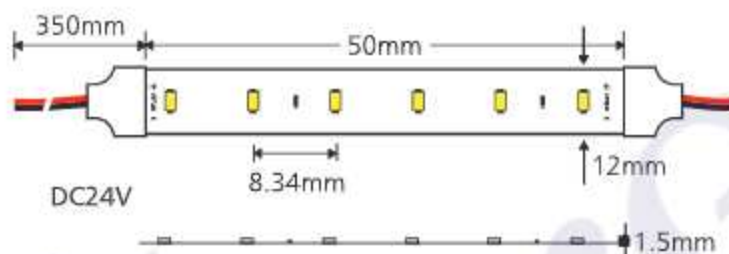

Svelte 6 - #2011

6W/M

685lm/m

4000K

120°

Max Length
5000MM

Min Cut
50MM

Photometric Data

Light source	LED - Low Power	Light output ratio	82%
Power (W)	6W/M	Color rendering index (Ra)	>92
Delivered lumens	685lm/m	Color rendering index (R9)	>50
Source lumens	834lm/m	Binning MacAdam	<3 SDCM
Colour temperature (K)	4000K	LED life	L90 B10 Tj75°C
Luminaire efficacy	114.1lm/W	Operating temperature	-20°C to +50°C
Beam angle	120°	Light distribution	Direct - Symmetric

Technical Data

Mounting detail	Profile Mounted	Safety class	III
Fixing detail	Adhesive Tape	Insulation class	III
Orientation	Fixed	Driver Input Voltage	AC230V
IP rating	IP65	Strip Light voltage	DC24V
Glow wire test	850°	Driver	CV - Remote