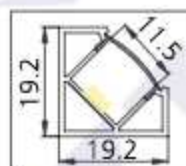

Photometric Graphs

Profile for Svelte 6

ACLAP05

Dimming Options

L'azure constantly strives to improve our products using the latest technological advancements in the industry.
Due to which the data mentioned in the data sheet is subject to change without prior notice.