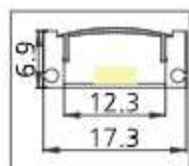

Profile for Svelte 6

ACLAP02