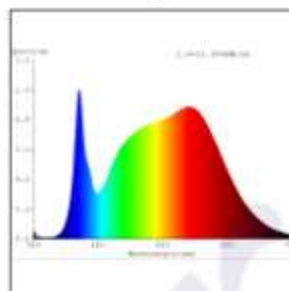

Light source	LED - Low Power	Light output ratio	82%
Power (W)	6W/M	Color rendering index (Ra)	>92
Delivered lumens	685lm/m	Color rendering index (R9)	>50
Source lumens	834lm/m	Binning MacAdam	<3 SDCM
Colour temperature (K)	4000K	LED life	L90 B10 Tj75°C
Luminaire efficacy	114.1lm/W	Operating temperature	-20°C to +50°C
Beam angle	120°	Light distribution	Direct - Symmetric

Photometric Graphs

Hue Bin vs Rf Graph

Color Vector Graph

Spectrum vs Wavelength Graph

CIE Chromaticity Graph

Profile for Svelte 6

ACLAP02

ACLAP04