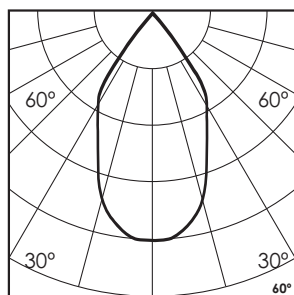

Shuays R9 - #3054

27W

1580lm

Red

60°

Note :
This Luminaire can not be operated out of water for over 15 minutes.

Photometric Data

Light source	LED - High Power	Beam angle	60°
Power (W)	27W	Light output ratio	86%
Delivered lumens	1580lm	LED life	L90 B10 Tj75°C
Source lumens	1836lm	UGR	<19
Colour temperature (K)	Red	Operating temperature	-20°C to +50°C
Luminaire efficacy	58.52lm/W	Light distribution	Direct - Symmetric

Technical Data

Mounting detail	Underwater Light	Glow wire test	850°
Fixing detail	Backbox	Product weight	1632gms
Orientation	Fixed	Safety class	III
IP rating	IP68	Insulation class	III
IK rating	IK08	Voltage	DC24V
Heatsink material	SS	Driver	Remote - DC24V
Ring material	SS		