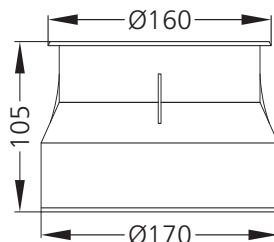

Shuays R9 - #3054

27W

1580lm

Red

60°

Note :
This Luminaire can not be operated out of water for over 15 minutes.

Photometric Data

Light source	LED - High Power	Beam angle	60°
Power (W)	27W	Light output ratio	86%
Delivered lumens	1580lm	LED life	L90 B10 Tj75°C
Source lumens	1836lm	UGR	<19
Colour temperature (K)	Red	Operating temperature	-20°C to +50°C
Luminaire efficacy	58.52lm/W	Light distribution	Direct - Symmetric

Technical Data

Mounting detail	Underwater Light	Glow wire test	850°
Fixing detail	Backbox	Product weight	1632gms
Orientation	Fixed	Safety class	III
IP rating	IP68	Insulation class	III
IK rating	IK08	Voltage	DC24V
Heatsink material	SS	Driver	Remote - DC24V
Ring material	SS		