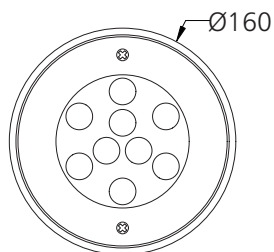

Shuays R9 - #3054

27W

1580lm

Red

60°

Note :
This Luminaire can not be operated out of water for over 15 minutes.

Photometric Data

Light source	LED - High Power	Beam angle	60°
Power (W)	27W	Light output ratio	86%
Delivered lumens	1580lm	LED life	L90 B10 Tj75°C
Source lumens	1836lm	UGR	<19
Colour temperature (K)	Red	Operating temperature	-20°C to +50°C
Luminaire efficacy	58.52lm/W	Light distribution	Direct - Symmetric

Technical Data

Mounting detail	Underwater Light	Glow wire test	850°
Fixing detail	Backbox	Product weight	1632gms
Orientation	Fixed	Safety class	III
IP rating	IP68	Insulation class	III
IK rating	IK08	Voltage	DC24V
Heatsink material	SS	Driver	Remote - DC24V
Ring material	SS		