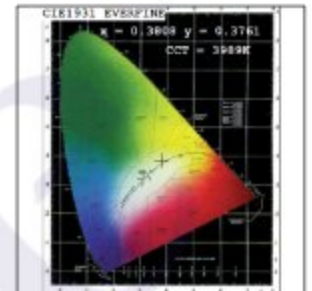

Kosmos - Flexi Curtain - #2214

15W/M

1464lm/m

4000K

30°

Photometric Data

Light source	LED - High Power	Light output ratio	68%
Power (W)	15W/M	Color rendering index (Ra)	> 92
Delivered lumens	1464lm/m	Color rendering index (R9)	> 50
Source lumens	2137lm/m	Binning MacAdam	< 3 SDCM
Colour temperature (K)	4000K	LED life	L90 B10 Tj75°C
Luminaire efficacy	97.6lm/W	UGR	< 19
Beam angle	30°	Operating temperature	-20°C to + 50°C
Cutoff angle	NA	Light distribution	Grazer

Photometric Graphs

Hue Bin vs Rf Graph

Color Vector Graph

Spectrum vs Wavelength Graph

CIE Chromaticity Graph

Finish Options

Body Finish

- Matt White
- Custom RAL Color