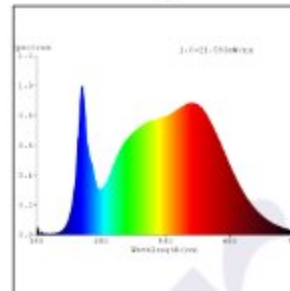

Kosmos - Flexi Curtain - #2214

15W/M

1464lm/m

4000K

30°

Photometric Data

Light source	LED - High Power	Light output ratio	68%
Power (W)	15W/M	Color rendering index (Ra)	> 92
Delivered lumens	1464lm/m	Color rendering index (R9)	> 50
Source lumens	2137lm/m	Binning MacAdam	< 3 SDCM
Colour temperature (K)	4000K	LED life	L90 B10 Tj75°C
Luminaire efficacy	97.6lm/W	UGR	< 19
Beam angle	30°	Operating temperature	-20°C to + 50°C
Cutoff angle	NA	Light distribution	Grazer

Photometric Graphs

Hue Bin vs Rf Graph

Color Vector Graph

Spectrum vs Wavelength Graph

CIE Chromaticity Graph

Finish Options

Body Finish

- Matt White
- Custom RAL Color