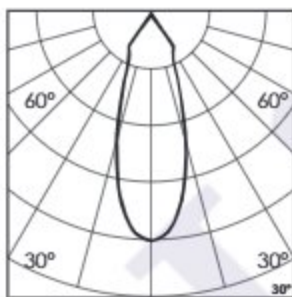

Kosmos - Flexi Curtain - #2214

15W/M

1464lm/m

4000K

30°

Photometric Data

Light source	LED - High Power	Light output ratio	68%
Power (W)	15W/M	Color rendering index (Ra)	> 92
Delivered lumens	1464lm/m	Color rendering index (R9)	> 50
Source lumens	2137lm/m	Binning MacAdam	< 3 SDCM
Colour temperature (K)	4000K	LED life	L90 B10 Tj75°C
Luminaire efficacy	97.6lm/W	UGR	< 19
Beam angle	30°	Operating temperature	-20°C to + 50°C
Cutoff angle	NA	Light distribution	Grazer

Technical Data

Mounting detail	Surface Mounted	Glow wire test	850°
Fixing detail	Mounting Clamp	Safety class	III
Orientation	Top & Side Bendable	Insulation class	III
IP rating	IP67	Driver Input Voltage	AC230V
Trim material	NA	Fixture voltage	DC24V
Heatsink material	Silicone	Driver	CV - Remote