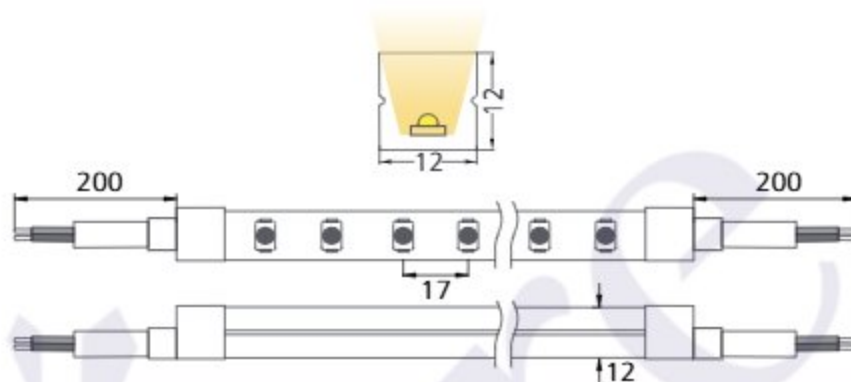

Kosmos - Flexi Curtain - #2214

15W/M

1464lm/m

4000K

30°

Photometric Data

Light source	LED - High Power	Light output ratio	68%
Power (W)	15W/M	Color rendering index (Ra)	> 92
Delivered lumens	1464lm/m	Color rendering index (R9)	> 50
Source lumens	2137lm/m	Binning MacAdam	< 3 SDCM
Colour temperature (K)	4000K	LED life	L90 B10 Tj75°C
Luminaire efficacy	97.6lm/W	UGR	< 19
Beam angle	30°	Operating temperature	-20°C to + 50°C
Cutoff angle	NA	Light distribution	Grazer

Technical Data

Mounting detail	Surface Mounted	Glow wire test	850°
Fixing detail	Mounting Clamp	Safety class	III
Orientation	Top & Side Bendable	Insulation class	III
IP rating	IP67	Driver Input Voltage	AC230V
Trim material	NA	Fixture voltage	DC24V
Heatsink material	Silicone	Driver	CV - Remote

Length

5000MM

Accessories Options

Top Bend
Radius 300mm
Radius 300mm

Front
Cable Entry

Bottom
Cable Entry

Mounting
Chain

Mounting
Clamp