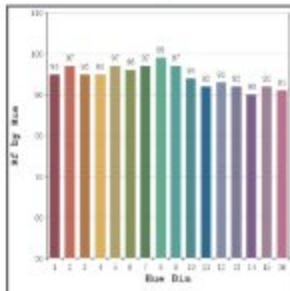

Photometric Graphs

Hue Bin vs Rf Graph