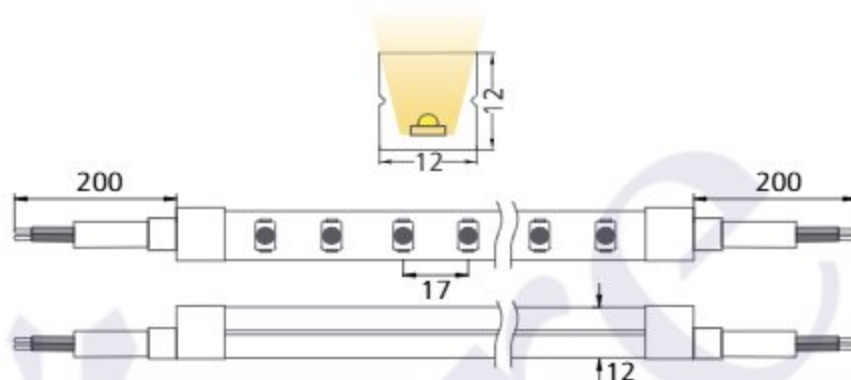

Kosmos - Flexi Curtain - #2214

15W/M

1426lm/m

2700K

30°

Photometric Data

Light source	LED - High Power	Light output ratio	71%
Power (W)	15W/M	Color rendering index (Ra)	> 92
Delivered lumens	1426lm/m	Color rendering index (R9)	> 50
Source lumens	1987lm/m	Binning MacAdam	< 3 SDCM
Colour temperature (K)	2700K	LED life	L90 B10 Tj75°C
Luminaire efficacy	95.06lm/W	UGR	< 19
Beam angle	30°	Operating temperature	-20°C to + 50°C
Cutoff angle	NA	Light distribution	Grazer

Technical Data

Mounting detail	Surface Mounted	Glow wire test	850°
Fixing detail	Mounting Clamp	Safety class	III
Orientation	Top & Side Bendable	Insulation class	III
IP rating	IP67	Driver Input Voltage	AC230V
Trim material	NA	Fixture voltage	DC24V
Heatsink material	Silicone	Driver	CV - Remote

Length

5000MM

Accessories Options

Top Bend
Radius 300mm
Radius 300mm

Front
Cable Entry

Bottom
Cable Entry

Mounting
Chain

Mounting
Clamp