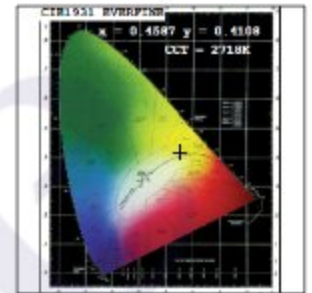

Kosmos - Flexi Curtain - #2214

15W/M

1426lm/m

2700K

30°

Photometric Data

Light source	LED - High Power	Light output ratio	71%
Power (W)	15W/M	Color rendering index (Ra)	> 92
Delivered lumens	1426lm/m	Color rendering index (R9)	> 50
Source lumens	1987lm/m	Binning MacAdam	< 3 SDCM
Colour temperature (K)	2700K	LED life	L90 B10 Tj75°C
Luminaire efficacy	95.06lm/W	UGR	< 19
Beam angle	30°	Operating temperature	-20°C to + 50°C
Cutoff angle	NA	Light distribution	Grazer

Photometric Graphs

Hue Bin vs Rf Graph

Color Vector Graph

Spectrum vs Wavelength Graph

CIE Chromaticity Graph

Finish Options

Body Finish

- Matt White
- Custom RAL Color