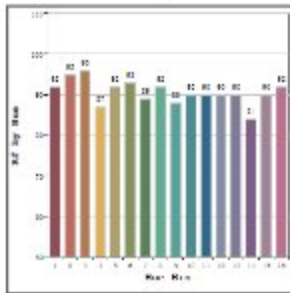

Photometric Graphs

Hue Bin vs Rf Graph