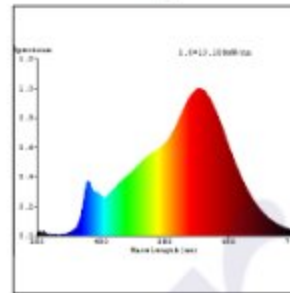

Kosmos - Flexi Curtain - #2214

15W/M

1426lm/m

2700K

30°

Photometric Data

Light source	LED - High Power	Light output ratio	71%
Power (W)	15W/M	Color rendering index (Ra)	> 92
Delivered lumens	1426lm/m	Color rendering index (R9)	> 50
Source lumens	1987lm/m	Binning MacAdam	< 3 SDCM
Colour temperature (K)	2700K	LED life	L90 B10 Tj75°C
Luminaire efficacy	95.06lm/W	UGR	< 19
Beam angle	30°	Operating temperature	-20°C to + 50°C
Cutoff angle	NA	Light distribution	Grazer

Photometric Graphs

Hue Bin vs Rf Graph

Color Vector Graph

Spectrum vs Wavelength Graph

CIE Chromaticity Graph

Finish Options

Body Finish

- Matt White
- Custom RAL Color