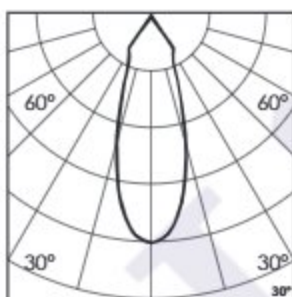

Kosmos - Flexi Curtain - #2214

15W/M

1426lm/m

2700K

30°

Photometric Data

Light source	LED - High Power	Light output ratio	71%
Power (W)	15W/M	Color rendering index (Ra)	> 92
Delivered lumens	1426lm/m	Color rendering index (R9)	> 50
Source lumens	1987lm/m	Binning MacAdam	< 3 SDCM
Colour temperature (K)	2700K	LED life	L90 B10 Tj75°C
Luminaire efficacy	95.06lm/W	UGR	< 19
Beam angle	30°	Operating temperature	-20°C to + 50°C
Cutoff angle	NA	Light distribution	Grazer

Technical Data

Mounting detail	Surface Mounted	Glow wire test	850°
Fixing detail	Mounting Clamp	Safety class	III
Orientation	Top & Side Bendable	Insulation class	III
IP rating	IP67	Driver Input Voltage	AC230V
Trim material	NA	Fixture voltage	DC24V
Heatsink material	Silicone	Driver	CV - Remote