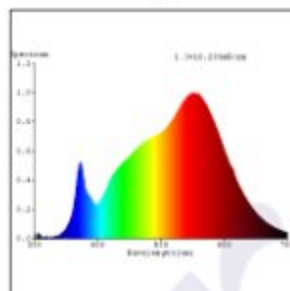

Kosmos 24 - #2208

24W

2375lm

3000K

10x65°

Photometric Data

Light source	LED - High Power	Light output ratio	71%
Power (W)	24W	Color rendering index (Ra)	>92
Delivered lumens	2375lm	Color rendering index (R9)	>50
Source lumens	3300lm	Binning MacAdam	<2 SDCM
Colour temperature (K)	3000K	LED life	L90 B10 Tj75°C
Luminaire efficacy	98.95lm/W	UGR	<19
Beam angle	10x65°	Operating temperature	-20°C to +50°C
Cutoff angle	NA	Light distribution	Grazer

Photometric Graphs

Hue Bin vs Rf Graph

Color Vector Graph

Spectrum vs Wavelength Graph

CIE Chromaticity Graph

Finish Options

Body Finish

- Matt Grey
- Custom RAL Color