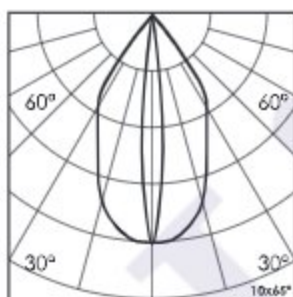

Kosmos 24 - #2208

24W

2375lm

3000K

10x65°

Photometric Data

Light source	LED - High Power	Light output ratio	71%
Power (W)	24W	Color rendering index (Ra)	>92
Delivered lumens	2375lm	Color rendering index (R9)	>50
Source lumens	3300lm	Binning MacAdam	<2 SDCM
Colour temperature (K)	3000K	LED life	L90 B10 Tj75°C
Luminaire efficacy	98.95lm/W	UGR	<19
Beam angle	10x65°	Operating temperature	-20°C to +50°C
Cutoff angle	NA	Light distribution	Grazer

Technical Data

Mounting detail	Surface Mounted	Glow wire test	850°
Fixing detail	Mounting Clamp	Product weight	1680gms Per 1000MM
Orientation	Adjustable	Safety class	III
IP rating	IP65	Insulation class	III
IK rating	IK05	Driver Input Voltage	AC230V
Trim material	NA	Fixture voltage	DC24V
Heatsink material	Aluminum Extrusion	Driver	CV - Remote