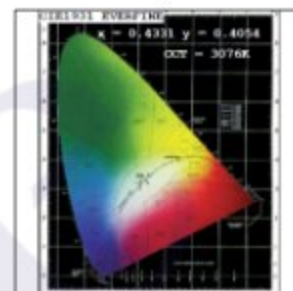

Kosmos 24 - #2208

24W

2375lm

3000K

10x65°

Photometric Data

Light source	LED - High Power	Light output ratio	71%
Power (W)	24W	Color rendering index (Ra)	>92
Delivered lumens	2375lm	Color rendering index (R9)	>50
Source lumens	3300lm	Binning MacAdam	<2 SDCM
Colour temperature (K)	3000K	LED life	L90 B10 Tj75°C
Luminaire efficacy	98.95lm/W	UGR	<19
Beam angle	10x65°	Operating temperature	-20°C to +50°C
Cutoff angle	NA	Light distribution	Grazer

Photometric Graphs

Hue Bin vs Rf Graph

Color Vector Graph

Spectrum vs Wavelength Graph

CIE Chromaticity Graph

Finish Options

Body Finish

- Matt Grey
- Custom RAL Color