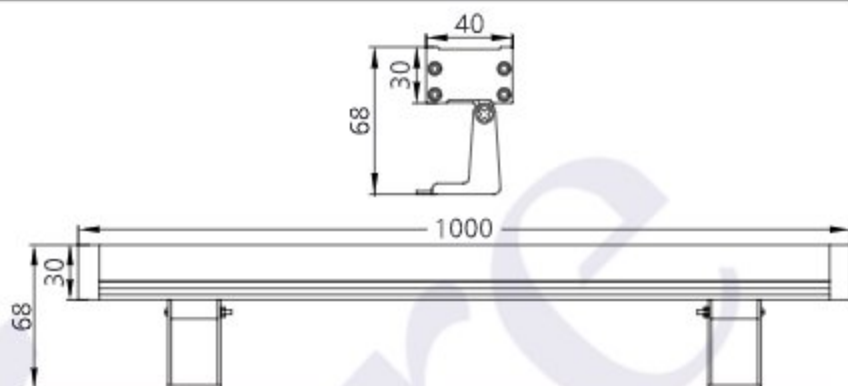

Kosmos 24 - #2208

24W

2375lm

3000K

10x65°

Photometric Data

Light source	LED - High Power	Light output ratio	71%
Power (W)	24W	Color rendering index (Ra)	>92
Delivered lumens	2375lm	Color rendering index (R9)	>50
Source lumens	3300lm	Binning MacAdam	<2 SDCM
Colour temperature (K)	3000K	LED life	L90 B10 Tj75°C
Luminaire efficacy	98.95lm/W	UGR	<19
Beam angle	10x65°	Operating temperature	-20°C to +50°C
Cutoff angle	NA	Light distribution	Grazer

Technical Data

Mounting detail	Surface Mounted	Glow wire test	850°
Fixing detail	Mounting Clamp	Product weight	1680gms Per 1000MM
Orientation	Adjustable	Safety class	III
IP rating	IP65	Insulation class	III
IK rating	IK05	Driver Input Voltage	AC230V
Trim material	NA	Fixture voltage	DC24V
Heatsink material	Aluminum Extrusion	Driver	CV - Remote