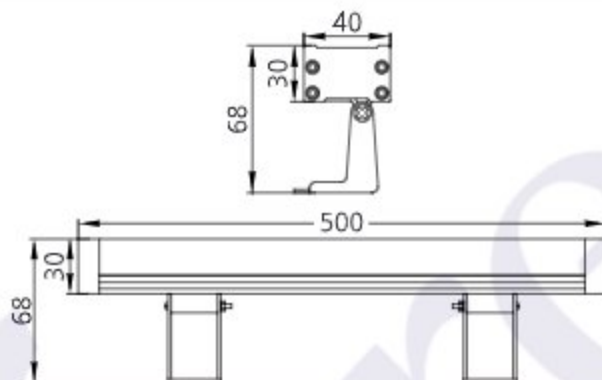

## Photometric Data

Light source	LED - High Power	Light output ratio	71%
Power (W)	12W	Color rendering index (Ra)	>92
Delivered lumens	1185lm	Color rendering index (R9)	>50
Source lumens	1650lm	Binning MacAdam	<2 SDCM
Colour temperature (K)	3000K	LED life	L90 B10 Tj75°C
Luminaire efficacy	98.75lm/W	UGR	<19
Beam angle	10x65°	Operating temperature	-20°C to +50°C
Cutoff angle	NA	Light distribution	Grazer

## Technical Data

Mounting detail	Surface Mounted	Glow wire test	850°
Fixing detail	Mounting Clamp	Product weight	840gms Per 500MM
Orientation	Adjustable	Safety class	III
IP rating	IP65	Insulation class	III
IK rating	IK05	Driver Input Voltage	AC230V
Trim material	NA	Fixture voltage	DC24V
Heatsink material	Aluminum Extrusion	Driver	CV - Remote

### Length

- 500MM
- 1000MM