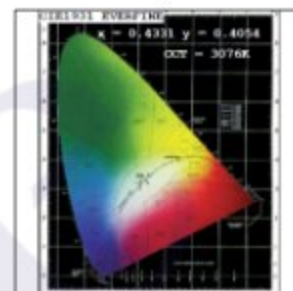

## Photometric Data

Light source	LED - High Power	Light output ratio	71%
Power (W)	12W	Color rendering index (Ra)	>92
Delivered lumens	1185lm	Color rendering index (R9)	>50
Source lumens	1650lm	Binning MacAdam	<2 SDCM
Colour temperature (K)	3000K	LED life	L90 B10 Tj75°C
Luminaire efficacy	98.75lm/W	UGR	<19
Beam angle	10x65°	Operating temperature	-20°C to +50°C
Cutoff angle	NA	Light distribution	Grazer

## Photometric Graphs

Hue Bin vs Rf Graph

Color Vector Graph

Spectrum vs Wavelength Graph

CIE Chromaticity Graph