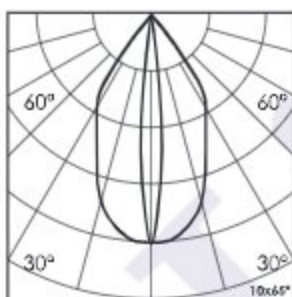

## Photometric Data

Light source	LED - High Power	Light output ratio	71%
Power (W)	12W	Color rendering index (Ra)	>92
Delivered lumens	1185lm	Color rendering index (R9)	>50
Source lumens	1650lm	Binning MacAdam	<2 SDCM
Colour temperature (K)	3000K	LED life	L90 B10 Tj75°C
Luminaire efficacy	98.75lm/W	UGR	<19
Beam angle	10x65°	Operating temperature	-20°C to +50°C
Cutoff angle	NA	Light distribution	Grazer

## Technical Data

Mounting detail	Surface Mounted	Glow wire test	850°
Fixing detail	Mounting Clamp	Product weight	840gms Per 500MM
Orientation	Adjustable	Safety class	III
IP rating	IP65	Insulation class	III
IK rating	IK05	Driver Input Voltage	AC230V
Trim material	NA	Fixture voltage	DC24V
Heatsink material	Aluminum Extrusion	Driver	CV - Remote

### Length

- 500MM
- 1000MM