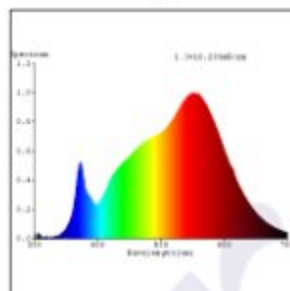

## Photometric Data

Light source	LED - High Power	Light output ratio	71%
Power (W)	12W	Color rendering index (Ra)	>92
Delivered lumens	1185lm	Color rendering index (R9)	>50
Source lumens	1650lm	Binning MacAdam	<2 SDCM
Colour temperature (K)	3000K	LED life	L90 B10 Tj75°C
Luminaire efficacy	98.75lm/W	UGR	<19
Beam angle	10x65°	Operating temperature	-20°C to +50°C
Cutoff angle	NA	Light distribution	Grazer

## Photometric Graphs

Hue Bin vs Rf Graph

Color Vector Graph

Spectrum vs Wavelength Graph

CIE Chromaticity Graph