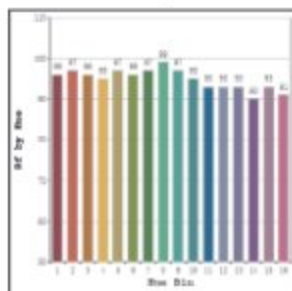

## Photometric Data

Light source	LED - High Power	Light output ratio	71%
Power (W)	12W	Color rendering index (Ra)	>92
Delivered lumens	1185lm	Color rendering index (R9)	>50
Source lumens	1650lm	Binning MacAdam	<2 SDCM
Colour temperature (K)	3000K	LED life	L90 B10 Tj75°C
Luminaire efficacy	98.75lm/W	UGR	<19
Beam angle	10x65°	Operating temperature	-20°C to +50°C
Cutoff angle	NA	Light distribution	Grazer

## Photometric Graphs

Hue Bin vs Rf Graph

Color Vector Graph

Spectrum vs Wavelength Graph

CIE Chromaticity Graph