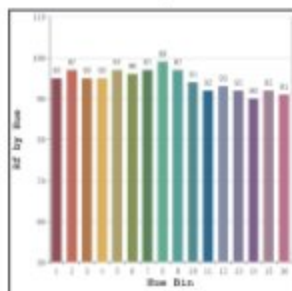

## Photometric Data

Light source	LED - High Power	Light output ratio	71%
Power (W)	18W	Color rendering index (Ra)	>92
Delivered lumens	1830lm	Color rendering index (R9)	>50
Source lumens	2565lm	Binning MacAdam	<2 SDCM
Colour temperature (K)	4000K	LED life	L90 B10 Tj75°C
Luminaire efficacy	101.6lm/W	UGR	<19
Beam angle	10x65°	Operating temperature	-20°C to +50°C
Cutoff angle	NA	Light distribution	Grazer

## Photometric Graphs

Hue Bin vs Rf Graph

Color Vector Graph

Spectrum vs Wavelength Graph

CIE Chromaticity Graph