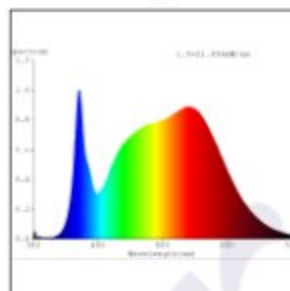

## Photometric Data

Light source	LED - High Power	Light output ratio	71%
Power (W)	18W	Color rendering index (Ra)	>92
Delivered lumens	1830lm	Color rendering index (R9)	>50
Source lumens	2565lm	Binning MacAdam	<2 SDCM
Colour temperature (K)	4000K	LED life	L90 B10 Tj75°C
Luminaire efficacy	101.6lm/W	UGR	<19
Beam angle	10x65°	Operating temperature	-20°C to +50°C
Cutoff angle	NA	Light distribution	Grazer

## Photometric Graphs

Hue Bin vs Rf Graph

Color Vector Graph

Spectrum vs Wavelength Graph

CIE Chromaticity Graph