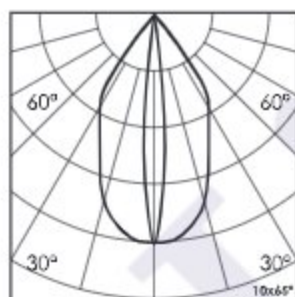

## Photometric Data

Light source	LED - High Power	Light output ratio	71%
Power (W)	18W	Color rendering index (Ra)	>92
Delivered lumens	1830lm	Color rendering index (R9)	>50
Source lumens	2565lm	Binning MacAdam	<2 SDCM
Colour temperature (K)	4000K	LED life	L90 B10 Tj75°C
Luminaire efficacy	101.6lm/W	UGR	<19
Beam angle	10x65°	Operating temperature	-20°C to +50°C
Cutoff angle	NA	Light distribution	Grazer

## Technical Data

Mounting detail	Surface Mounted	Glow wire test	850°
Fixing detail	Mounting Clamp	Product weight	1610gms Per 1000MM
Orientation	Adjustable	Safety class	III
IP rating	IP65	Insulation class	III
IK rating	IK05	Driver Input Voltage	AC230V
Trim material	NA	Fixture voltage	DC24V
Heatsink material	Aluminum Extrusion	Driver	CV - Remote

### Length

- 500MM
- 1000MM