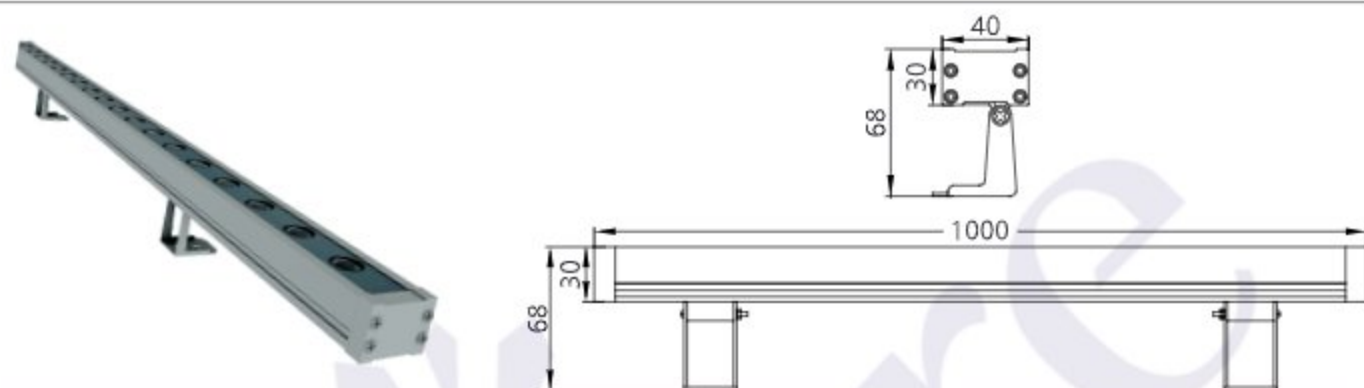

# Kosmos 18 - #2207

18W

1830lm

4000K

10x65°

## Photometric Data

Light source	LED - High Power	Light output ratio	71%
Power (W)	18W	Color rendering index (Ra)	>92
Delivered lumens	1830lm	Color rendering index (R9)	>50
Source lumens	2565lm	Binning MacAdam	<2 SDCM
Colour temperature (K)	4000K	LED life	L90 B10 Tj75°C
Luminaire efficacy	101.6lm/W	UGR	<19
Beam angle	10x65°	Operating temperature	-20°C to +50°C
Cutoff angle	NA	Light distribution	Grazer

## Technical Data

Mounting detail	Surface Mounted	Glow wire test	850°
Fixing detail	Mounting Clamp	Product weight	1610gms Per 1000MM
Orientation	Adjustable	Safety class	III
IP rating	IP65	Insulation class	III
IK rating	IK05	Driver Input Voltage	AC230V
Trim material	NA	Fixture voltage	DC24V
Heatsink material	Aluminum Extrusion	Driver	CV - Remote

### Length

- 500MM
- 1000MM