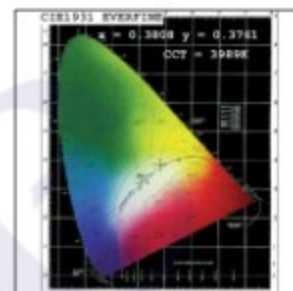

## Photometric Data

Light source	LED - High Power	Light output ratio	71%
Power (W)	18W	Color rendering index (Ra)	>92
Delivered lumens	1830lm	Color rendering index (R9)	>50
Source lumens	2565lm	Binning MacAdam	<2 SDCM
Colour temperature (K)	4000K	LED life	L90 B10 Tj75°C
Luminaire efficacy	101.6lm/W	UGR	<19
Beam angle	10x65°	Operating temperature	-20°C to +50°C
Cutoff angle	NA	Light distribution	Grazer

## Photometric Graphs

Hue Bin vs Rf Graph

Color Vector Graph

Spectrum vs Wavelength Graph

CIE Chromaticity Graph