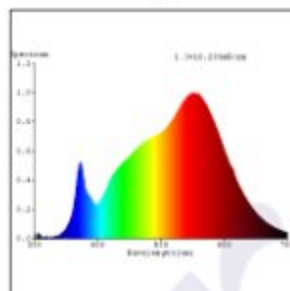

Kosmos 18 - #2207

18W

1780lm

3000K

10x65°

Photometric Data

Light source	LED - High Power	Light output ratio	71%
Power (W)	18W	Color rendering index (Ra)	>92
Delivered lumens	1780lm	Color rendering index (R9)	>50
Source lumens	2475lm	Binning MacAdam	<2 SDCM
Colour temperature (K)	3000K	LED life	L90 B10 Tj75°C
Luminaire efficacy	98.88lm/W	UGR	<19
Beam angle	10x65°	Operating temperature	-20°C to +50°C
Cutoff angle	NA	Light distribution	Grazer

Photometric Graphs

Hue Bin vs Rf Graph

Color Vector Graph

Spectrum vs Wavelength Graph

CIE Chromaticity Graph

Finish Options

Body Finish

-  Matt Grey
-  Custom RAL Color