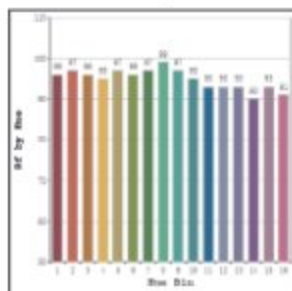

Photometric Graphs

Hue Bin vs Rf Graph