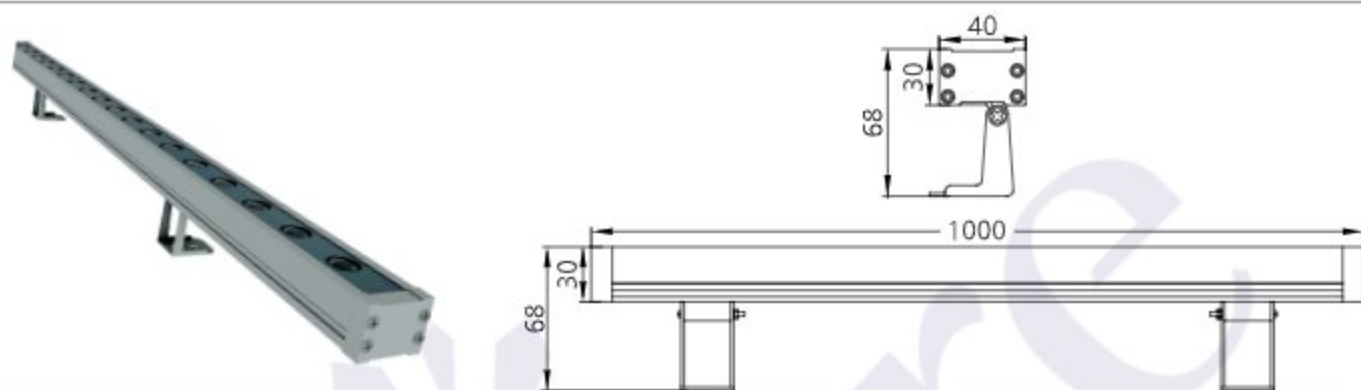

Kosmos 18 - #2207

18W

1780lm

3000K

10x65°

Photometric Data

Light source	LED - High Power	Light output ratio	71%
Power (W)	18W	Color rendering index (Ra)	>92
Delivered lumens	1780lm	Color rendering index (R9)	>50
Source lumens	2475lm	Binning MacAdam	<2 SDCM
Colour temperature (K)	3000K	LED life	L90 B10 Tj75°C
Luminaire efficacy	98.88lm/W	UGR	<19
Beam angle	10x65°	Operating temperature	-20°C to +50°C
Cutoff angle	NA	Light distribution	Grazer

Technical Data

Mounting detail	Surface Mounted	Glow wire test	850°
Fixing detail	Mounting Clamp	Product weight	1610gms Per 1000MM
Orientation	Adjustable	Safety class	III
IP rating	IP65	Insulation class	III
IK rating	IK05	Driver Input Voltage	AC230V
Trim material	NA	Fixture voltage	DC24V
Heatsink material	Aluminum Extrusion	Driver	CV - Remote