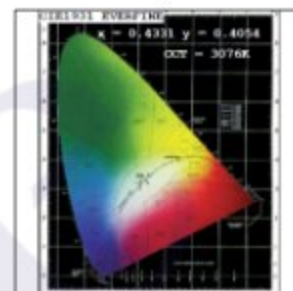

Kosmos 18 - #2207

18W

1780lm

3000K

10x65°

Photometric Data

Light source	LED - High Power	Light output ratio	71%
Power (W)	18W	Color rendering index (Ra)	>92
Delivered lumens	1780lm	Color rendering index (R9)	>50
Source lumens	2475lm	Binning MacAdam	<2 SDCM
Colour temperature (K)	3000K	LED life	L90 B10 Tj75°C
Luminaire efficacy	98.88lm/W	UGR	<19
Beam angle	10x65°	Operating temperature	-20°C to +50°C
Cutoff angle	NA	Light distribution	Grazer

Photometric Graphs

Hue Bin vs Rf Graph

Color Vector Graph

Spectrum vs Wavelength Graph

CIE Chromaticity Graph

Finish Options

Body Finish

-  Matt Grey
-  Custom RAL Color