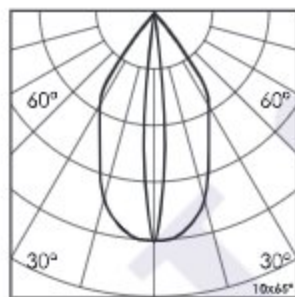

Kosmos 18 - #2207

18W

1780lm

3000K

10x65°

Photometric Data

Light source	LED - High Power	Light output ratio	71%
Power (W)	18W	Color rendering index (Ra)	>92
Delivered lumens	1780lm	Color rendering index (R9)	>50
Source lumens	2475lm	Binning MacAdam	<2 SDCM
Colour temperature (K)	3000K	LED life	L90 B10 Tj75°C
Luminaire efficacy	98.88lm/W	UGR	<19
Beam angle	10x65°	Operating temperature	-20°C to +50°C
Cutoff angle	NA	Light distribution	Grazer

Technical Data

Mounting detail	Surface Mounted	Glow wire test	850°
Fixing detail	Mounting Clamp	Product weight	1610gms Per 1000MM
Orientation	Adjustable	Safety class	III
IP rating	IP65	Insulation class	III
IK rating	IK05	Driver Input Voltage	AC230V
Trim material	NA	Fixture voltage	DC24V
Heatsink material	Aluminum Extrusion	Driver	CV - Remote