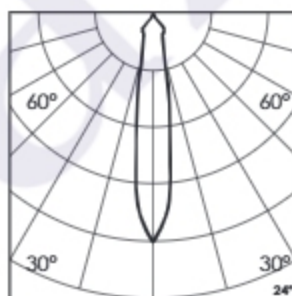

## Photometric Data

Light source	LED - High Power	Light output ratio	83%
Power (W)	72W	Color rendering index (Ra)	> 92
Delivered lumens	7872lm	Color rendering index (R9)	> 50
Source lumens	9432lm	Binning MacAdam	< 3 SDCM
Colour temperature (K)	3000K	LED life	L90 B10 Tj75°C
Luminaire efficacy	109lm/W	UGR	< 19
Beam angle	24°	Operating temperature	-20°C to + 50°C
Cutoff angle	27°	Light distribution	Direct - Symmetric

## Technical Data

Mounting detail	Pendant	Product weight	1776gms
Fixing detail	Suspension Wire	Safety class	III
Orientation	Fixed	Insulation class	III
IP rating	IP20	LED current (mA)	Depend on length
Glow wire test	850°	Voltage	AC230V
Trim material	NA	Forward voltage	DC24V
Heatsink material	Aluminum Extrusion	Driver	In-built