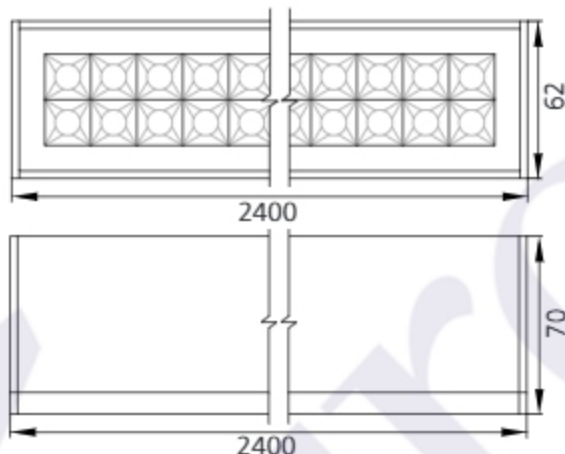

## Photometric Data

Light source	LED - High Power	Light output ratio	83%
Power (W)	72W	Color rendering index (Ra)	> 92
Delivered lumens	7872lm	Color rendering index (R9)	> 50
Source lumens	9432lm	Binning MacAdam	< 3 SDCM
Colour temperature (K)	3000K	LED life	L90 B10 Tj75°C
Luminaire efficacy	109lm/W	UGR	< 19
Beam angle	24°	Operating temperature	-20°C to + 50°C
Cutoff angle	27°	Light distribution	Direct - Symmetric

## Technical Data

Mounting detail	Pendant	Product weight	1776gms
Fixing detail	Suspension Wire	Safety class	III
Orientation	Fixed	Insulation class	III
IP rating	IP20	LED current (mA)	Depend on length
Glow wire test	850°	Voltage	AC230V
Trim material	NA	Forward voltage	DC24V
Heatsink material	Aluminum Extrusion	Driver	In-built