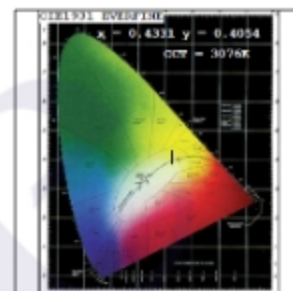

## Photometric Data

Light source	LED - High Power	Light output ratio	83%
Power (W)	72W	Color rendering index (Ra)	> 92
Delivered lumens	7872lm	Color rendering index (R9)	> 50
Source lumens	9432lm	Binning MacAdam	< 3 SDCM
Colour temperature (K)	3000K	LED life	L90 B10 Tj75°C
Luminaire efficacy	109lm/W	UGR	< 19
Beam angle	24°	Operating temperature	-20°C to + 50°C
Cutoff angle	27°	Light distribution	Direct - Symmetric

## Photometric Graphs

Hue Bin vs Rf Graph

Color Vector Graph

Spectrum vs Wavelength Graph

CIE Chromaticity Graph