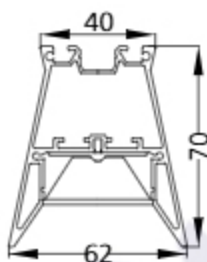

Incis - Tribeca - #2219

72W

7872lm

3000K

24°