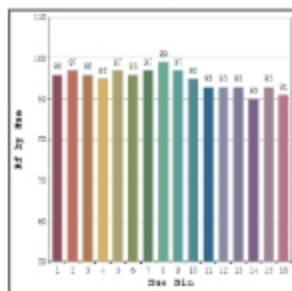

## Photometric Data

Light source	LED - High Power	Light output ratio	83%
Power (W)	72W	Color rendering index (Ra)	> 92
Delivered lumens	7872lm	Color rendering index (R9)	> 50
Source lumens	9432lm	Binning MacAdam	< 3 SDCM
Colour temperature (K)	3000K	LED life	L90 B10 Tj75°C
Luminaire efficacy	109lm/W	UGR	< 19
Beam angle	24°	Operating temperature	-20°C to + 50°C
Cutoff angle	27°	Light distribution	Direct - Symmetric

## Photometric Graphs

Hue Bin vs Rf Graph

Color Vector Graph

Spectrum vs Wavelength Graph

CIE Chromaticity Graph