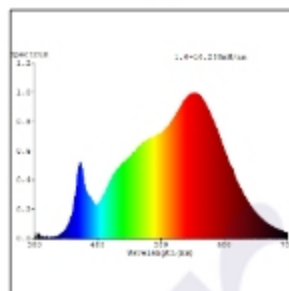

## Photometric Data

Light source	LED - High Power	Light output ratio	83%
Power (W)	72W	Color rendering index (Ra)	> 92
Delivered lumens	7872lm	Color rendering index (R9)	> 50
Source lumens	9432lm	Binning MacAdam	< 3 SDCM
Colour temperature (K)	3000K	LED life	L90 B10 Tj75°C
Luminaire efficacy	109lm/W	UGR	< 19
Beam angle	24°	Operating temperature	-20°C to + 50°C
Cutoff angle	27°	Light distribution	Direct - Symmetric

## Photometric Graphs

Hue Bin vs Rf Graph

Color Vector Graph

Spectrum vs Wavelength Graph

CIE Chromaticity Graph