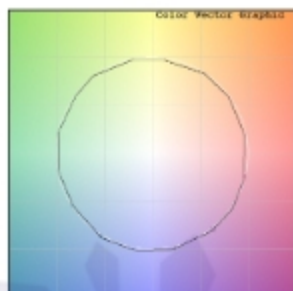

## Photometric Data

Light source	LED - High Power	Light output ratio	83%
Power (W)	72W	Color rendering index (Ra)	> 92
Delivered lumens	7872lm	Color rendering index (R9)	> 50
Source lumens	9432lm	Binning MacAdam	< 3 SDCM
Colour temperature (K)	3000K	LED life	L90 B10 Tj75°C
Luminaire efficacy	109lm/W	UGR	< 19
Beam angle	24°	Operating temperature	-20°C to + 50°C
Cutoff angle	27°	Light distribution	Direct - Symmetric

## Photometric Graphs

Hue Bin vs Rf Graph

Color Vector Graph

Spectrum vs Wavelength Graph

CIE Chromaticity Graph