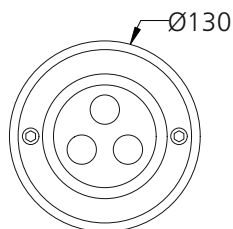

Hypogean Tilt RA-3 - #3042

9W

688lm

Green

60°

Photometric Data

| | | | |
|------------------------|------------------|-----------------------|--------------------|
| Light source | LED - High Power | Beam angle | 60° |
| Power (W) | 9W | Light output ratio | 69% |
| Delivered lumens | 688lm | LED life | L90 B10 Tj75°C |
| Source lumens | 990lm | UGR | <19 |
| Colour temperature (K) | Green | Operating temperature | -20°C to +50°C |
| Luminaire efficacy | 76.48lm/W | Light distribution | Direct - Symmetric |

Technical Data

| | | | |
|-------------------|----------------|------------------|----------------|
| Mounting detail | Inground Light | Glow wire test | 850° |
| Fixing detail | Backbox | Product weight | 1121gms |
| Orientation | Adjustable | Safety class | III |
| IP rating | IP67 | Insulation class | III |
| IK rating | IK08 | Voltage | DC24V |
| Heatsink material | Diecast alm. | Driver | Remote - DC24V |
| Ring material | SS | | |