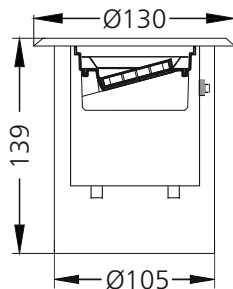

Hypogean Tilt RA-3 - #3042

9W

688lm

Green

60°

Photometric Data

| | | | |
|------------------------|------------------|-----------------------|--------------------|
| Light source | LED - High Power | Beam angle | 60° |
| Power (W) | 9W | Light output ratio | 69% |
| Delivered lumens | 688lm | LED life | L90 B10 Tj75°C |
| Source lumens | 990lm | UGR | <19 |
| Colour temperature (K) | Green | Operating temperature | -20°C to +50°C |
| Luminaire efficacy | 76.48lm/W | Light distribution | Direct - Symmetric |

Technical Data

| | | | |
|-------------------|----------------|------------------|----------------|
| Mounting detail | Inground Light | Glow wire test | 850° |
| Fixing detail | Backbox | Product weight | 1121gms |
| Orientation | Adjustable | Safety class | III |
| IP rating | IP67 | Insulation class | III |
| IK rating | IK08 | Voltage | DC24V |
| Heatsink material | Diecast alm. | Driver | Remote - DC24V |
| Ring material | SS | | |