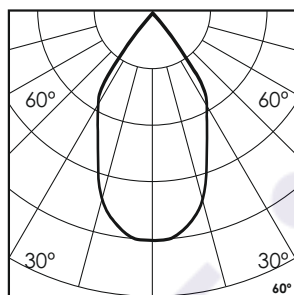

Hypogean Tilt RA-3 - #3042

9W

688lm

Green

60°

Photometric Data

| | | | |
|------------------------|------------------|-----------------------|--------------------|
| Light source | LED - High Power | Beam angle | 60° |
| Power (W) | 9W | Light output ratio | 69% |
| Delivered lumens | 688lm | LED life | L90 B10 Tj75°C |
| Source lumens | 990lm | UGR | <19 |
| Colour temperature (K) | Green | Operating temperature | -20°C to +50°C |
| Luminaire efficacy | 76.48lm/W | Light distribution | Direct - Symmetric |

Technical Data

| | | | |
|-------------------|----------------|------------------|----------------|
| Mounting detail | Inground Light | Glow wire test | 850° |
| Fixing detail | Backbox | Product weight | 1121gms |
| Orientation | Adjustable | Safety class | III |
| IP rating | IP67 | Insulation class | III |
| IK rating | IK08 | Voltage | DC24V |
| Heatsink material | Diecast alm. | Driver | Remote - DC24V |
| Ring material | SS | | |