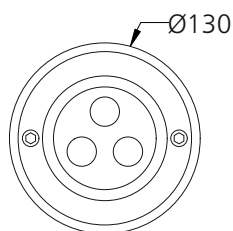

Hypogean Tilt RA-3 - #3042

9W

663lm

Green

45°

Photometric Data

Light source	LED - High Power	Beam angle	45°
Power (W)	9W	Light output ratio	67%
Delivered lumens	663lm	LED life	L90 B10 Tj75°C
Source lumens	990lm	UGR	<19
Colour temperature (K)	Green	Operating temperature	-20°C to +50°C
Luminaire efficacy	73.70lm/W	Light distribution	Direct - Symmetric

Technical Data

Mounting detail	Inground Light	Glow wire test	850°
Fixing detail	Backbox	Product weight	1121gms
Orientation	Adjustable	Safety class	III
IP rating	IP67	Insulation class	III
IK rating	IK08	Voltage	DC24V
Heatsink material	Diecast alm.	Driver	Remote - DC24V
Ring material	SS		