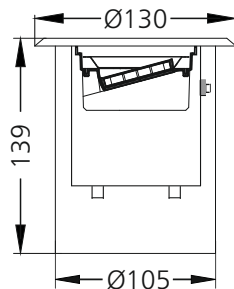

Hypogean Tilt RA-3 - #3042

9W

663lm

Green

45°

Photometric Data

Light source	LED - High Power	Beam angle	45°
Power (W)	9W	Light output ratio	67%
Delivered lumens	663lm	LED life	L90 B10 Tj75°C
Source lumens	990lm	UGR	<19
Colour temperature (K)	Green	Operating temperature	-20°C to +50°C
Luminaire efficacy	73.70lm/W	Light distribution	Direct - Symmetric

Technical Data

Mounting detail	Inground Light	Glow wire test	850°
Fixing detail	Backbox	Product weight	1121gms
Orientation	Adjustable	Safety class	III
IP rating	IP67	Insulation class	III
IK rating	IK08	Voltage	DC24V
Heatsink material	Diecast alm.	Driver	Remote - DC24V
Ring material	SS		