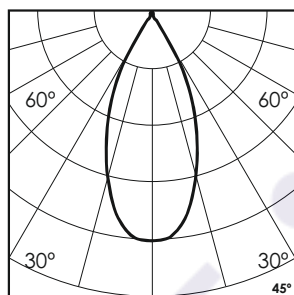

Hypogean Tilt RA-3 - #3042

9W

663lm

Green

45°

Photometric Data

Light source	LED - High Power	Beam angle	45°
Power (W)	9W	Light output ratio	67%
Delivered lumens	663lm	LED life	L90 B10 Tj75°C
Source lumens	990lm	UGR	<19
Colour temperature (K)	Green	Operating temperature	-20°C to +50°C
Luminaire efficacy	73.70lm/W	Light distribution	Direct - Symmetric

Technical Data

Mounting detail	Inground Light	Glow wire test	850°
Fixing detail	Backbox	Product weight	1121gms
Orientation	Adjustable	Safety class	III
IP rating	IP67	Insulation class	III
IK rating	IK08	Voltage	DC24V
Heatsink material	Diecast alm.	Driver	Remote - DC24V
Ring material	SS		