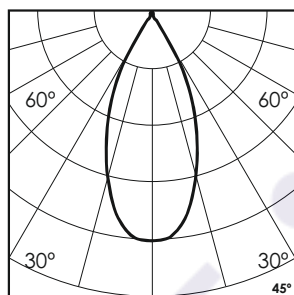

Hypogean Tilt RA-3 - #3042

9W

368lm

Blue

45°

Photometric Data

Light source	LED - High Power	Beam angle	45°
Power (W)	9W	Light output ratio	71%
Delivered lumens	368lm	LED life	L90 B10 Tj75°C
Source lumens	513lm	UGR	<19
Colour temperature (K)	Blue	Operating temperature	-20°C to +50°C
Luminaire efficacy	40.93lm/W	Light distribution	Direct - Symmetric

Technical Data

Mounting detail	Inground Light	Glow wire test	850°
Fixing detail	Backbox	Product weight	1121gms
Orientation	Adjustable	Safety class	III
IP rating	IP67	Insulation class	III
IK rating	IK08	Voltage	DC24V
Heatsink material	Diecast alm.	Driver	Remote - DC24V
Ring material	SS		