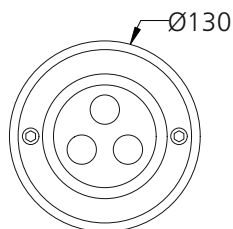

Hypogean Tilt RA-3 - #3042

9W

368lm

Blue

45°

Photometric Data

Light source	LED - High Power	Beam angle	45°
Power (W)	9W	Light output ratio	71%
Delivered lumens	368lm	LED life	L90 B10 Tj75°C
Source lumens	513lm	UGR	<19
Colour temperature (K)	Blue	Operating temperature	-20°C to +50°C
Luminaire efficacy	40.93lm/W	Light distribution	Direct - Symmetric

Technical Data

Mounting detail	Inground Light	Glow wire test	850°
Fixing detail	Backbox	Product weight	1121gms
Orientation	Adjustable	Safety class	III
IP rating	IP67	Insulation class	III
IK rating	IK08	Voltage	DC24V
Heatsink material	Diecast alm.	Driver	Remote - DC24V
Ring material	SS		