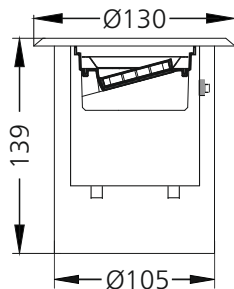

Hypogean Tilt RA-3 - #3042

9W

368lm

Blue

45°

Photometric Data

Light source	LED - High Power	Beam angle	45°
Power (W)	9W	Light output ratio	71%
Delivered lumens	368lm	LED life	L90 B10 Tj75°C
Source lumens	513lm	UGR	<19
Colour temperature (K)	Blue	Operating temperature	-20°C to +50°C
Luminaire efficacy	40.93lm/W	Light distribution	Direct - Symmetric

Technical Data

Mounting detail	Inground Light	Glow wire test	850°
Fixing detail	Backbox	Product weight	1121gms
Orientation	Adjustable	Safety class	III
IP rating	IP67	Insulation class	III
IK rating	IK08	Voltage	DC24V
Heatsink material	Diecast alm.	Driver	Remote - DC24V
Ring material	SS		