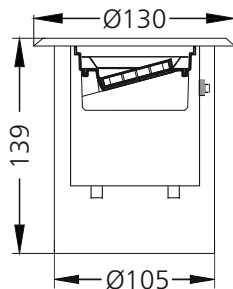

## Photometric Data

Light source	LED - High Power	Beam angle	60°
Power (W)	6W	Light output ratio	69%
Delivered lumens	460lm	LED life	L90 B10 Tj75°C
Source lumens	660lm	UGR	<19
Colour temperature (K)	Green	Operating temperature	-20°C to +50°C
Luminaire efficacy	76.76lm/W	Light distribution	Direct - Symmetric

## Technical Data

Mounting detail	Inground Light	Glow wire test	850°
Fixing detail	Backbox	Product weight	1121gms
Orientation	Adjustable	Safety class	III
IP rating	IP67	Insulation class	III
IK rating	IK08	Voltage	DC24V
Heatsink material	Diecast alm.	Driver	Remote - DC24V
Ring material	SS		