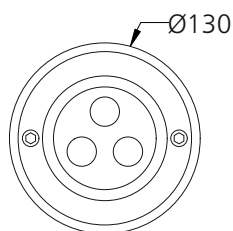

## Photometric Data

Light source	LED - High Power	Beam angle	60°
Power (W)	6W	Light output ratio	69%
Delivered lumens	460lm	LED life	L90 B10 Tj75°C
Source lumens	660lm	UGR	<19
Colour temperature (K)	Green	Operating temperature	-20°C to +50°C
Luminaire efficacy	76.76lm/W	Light distribution	Direct - Symmetric

## Technical Data

Mounting detail	Inground Light	Glow wire test	850°
Fixing detail	Backbox	Product weight	1121gms
Orientation	Adjustable	Safety class	III
IP rating	IP67	Insulation class	III
IK rating	IK08	Voltage	DC24V
Heatsink material	Diecast alm.	Driver	Remote - DC24V
Ring material	SS		