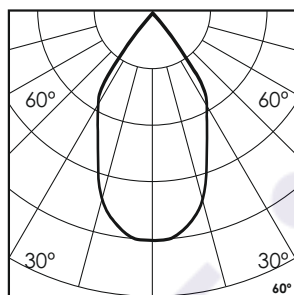

## Photometric Data

Light source	LED - High Power	Beam angle	60°
Power (W)	6W	Light output ratio	69%
Delivered lumens	460lm	LED life	L90 B10 Tj75°C
Source lumens	660lm	UGR	<19
Colour temperature (K)	Green	Operating temperature	-20°C to +50°C
Luminaire efficacy	76.76lm/W	Light distribution	Direct - Symmetric

## Technical Data

Mounting detail	Inground Light	Glow wire test	850°
Fixing detail	Backbox	Product weight	1121gms
Orientation	Adjustable	Safety class	III
IP rating	IP67	Insulation class	III
IK rating	IK08	Voltage	DC24V
Heatsink material	Diecast alm.	Driver	Remote - DC24V
Ring material	SS		