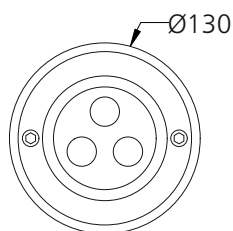

Hypogean Tilt RA-3 - #3042

6W

443lm

Green

45°

Photometric Data

Light source	LED - High Power	Beam angle	45°
Power (W)	6W	Light output ratio	67%
Delivered lumens	443lm	LED life	L90 B10 Tj75°C
Source lumens	660lm	UGR	<19
Colour temperature (K)	Green	Operating temperature	-20°C to +50°C
Luminaire efficacy	73.98lm/W	Light distribution	Direct - Symmetric

Technical Data

Mounting detail	Inground Light	Glow wire test	850°
Fixing detail	Backbox	Product weight	1121gms
Orientation	Adjustable	Safety class	III
IP rating	IP67	Insulation class	III
IK rating	IK08	Voltage	DC24V
Heatsink material	Diecast alm.	Driver	Remote - DC24V
Ring material	SS		