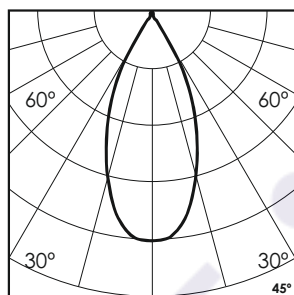

Hypogean Tilt RA-3 - #3042

6W

443lm

Green

45°

Photometric Data

Light source	LED - High Power	Beam angle	45°
Power (W)	6W	Light output ratio	67%
Delivered lumens	443lm	LED life	L90 B10 Tj75°C
Source lumens	660lm	UGR	<19
Colour temperature (K)	Green	Operating temperature	-20°C to +50°C
Luminaire efficacy	73.98lm/W	Light distribution	Direct - Symmetric

Technical Data

Mounting detail	Inground Light	Glow wire test	850°
Fixing detail	Backbox	Product weight	1121gms
Orientation	Adjustable	Safety class	III
IP rating	IP67	Insulation class	III
IK rating	IK08	Voltage	DC24V
Heatsink material	Diecast alm.	Driver	Remote - DC24V
Ring material	SS		