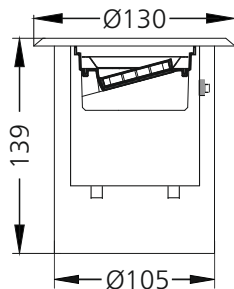

Hypogean Tilt RA-3 - #3042

6W

443lm

Green

45°

Photometric Data

Light source	LED - High Power	Beam angle	45°
Power (W)	6W	Light output ratio	67%
Delivered lumens	443lm	LED life	L90 B10 Tj75°C
Source lumens	660lm	UGR	<19
Colour temperature (K)	Green	Operating temperature	-20°C to +50°C
Luminaire efficacy	73.98lm/W	Light distribution	Direct - Symmetric

Technical Data

Mounting detail	Inground Light	Glow wire test	850°
Fixing detail	Backbox	Product weight	1121gms
Orientation	Adjustable	Safety class	III
IP rating	IP67	Insulation class	III
IK rating	IK08	Voltage	DC24V
Heatsink material	Diecast alm.	Driver	Remote - DC24V
Ring material	SS		