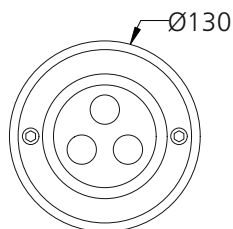

Hypogean Tilt RA-3 - #3042

6W

260lm

Blue

60°

Photometric Data

Light source	LED - High Power	Beam angle	60°
Power (W)	6W	Light output ratio	76%
Delivered lumens	260lm	LED life	L90 B10 Tj75°C
Source lumens	342lm	UGR	<19
Colour temperature (K)	Blue	Operating temperature	-20°C to +50°C
Luminaire efficacy	43.43lm/W	Light distribution	Direct - Symmetric

Technical Data

Mounting detail	Inground Light	Glow wire test	850°
Fixing detail	Backbox	Product weight	1121gms
Orientation	Adjustable	Safety class	III
IP rating	IP67	Insulation class	III
IK rating	IK08	Voltage	DC24V
Heatsink material	Diecast alm.	Driver	Remote - DC24V
Ring material	SS		