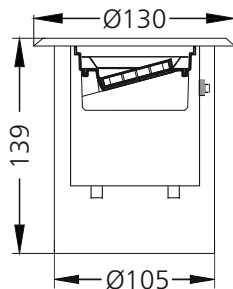

Hypogean Tilt RA-3 - #3042

6W

260lm

Blue

60°

Photometric Data

Light source	LED - High Power	Beam angle	60°
Power (W)	6W	Light output ratio	76%
Delivered lumens	260lm	LED life	L90 B10 Tj75°C
Source lumens	342lm	UGR	<19
Colour temperature (K)	Blue	Operating temperature	-20°C to +50°C
Luminaire efficacy	43.43lm/W	Light distribution	Direct - Symmetric

Technical Data

Mounting detail	Inground Light	Glow wire test	850°
Fixing detail	Backbox	Product weight	1121gms
Orientation	Adjustable	Safety class	III
IP rating	IP67	Insulation class	III
IK rating	IK08	Voltage	DC24V
Heatsink material	Diecast alm.	Driver	Remote - DC24V
Ring material	SS		