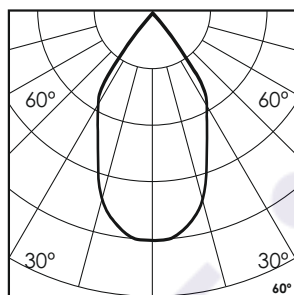

Hypogean Tilt RA-3 - #3042

6W

260lm

Blue

60°

Photometric Data

Light source	LED - High Power	Beam angle	60°
Power (W)	6W	Light output ratio	76%
Delivered lumens	260lm	LED life	L90 B10 Tj75°C
Source lumens	342lm	UGR	<19
Colour temperature (K)	Blue	Operating temperature	-20°C to +50°C
Luminaire efficacy	43.43lm/W	Light distribution	Direct - Symmetric

Technical Data

Mounting detail	Inground Light	Glow wire test	850°
Fixing detail	Backbox	Product weight	1121gms
Orientation	Adjustable	Safety class	III
IP rating	IP67	Insulation class	III
IK rating	IK08	Voltage	DC24V
Heatsink material	Diecast alm.	Driver	Remote - DC24V
Ring material	SS		