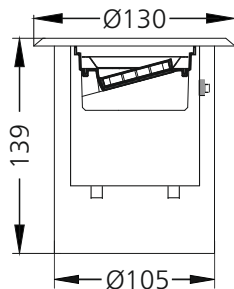

## Photometric Data

Light source	LED - High Power	Beam angle	45°
Power (W)	6W	Light output ratio	71%
Delivered lumens	243lm	LED life	L90 B10 Tj75°C
Source lumens	342lm	UGR	<19
Colour temperature (K)	Blue	Operating temperature	-20°C to +50°C
Luminaire efficacy	40.65lm/W	Light distribution	Direct - Symmetric

## Technical Data

Mounting detail	Inground Light	Glow wire test	850°
Fixing detail	Backbox	Product weight	1121gms
Orientation	Adjustable	Safety class	III
IP rating	IP67	Insulation class	III
IK rating	IK08	Voltage	DC24V
Heatsink material	Diecast alm.	Driver	Remote - DC24V
Ring material	SS		