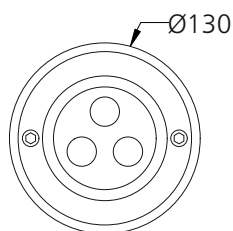

## Photometric Data

Light source	LED - High Power	Beam angle	45°
Power (W)	6W	Light output ratio	71%
Delivered lumens	243lm	LED life	L90 B10 Tj75°C
Source lumens	342lm	UGR	<19
Colour temperature (K)	Blue	Operating temperature	-20°C to +50°C
Luminaire efficacy	40.65lm/W	Light distribution	Direct - Symmetric

## Technical Data

Mounting detail	Inground Light	Glow wire test	850°
Fixing detail	Backbox	Product weight	1121gms
Orientation	Adjustable	Safety class	III
IP rating	IP67	Insulation class	III
IK rating	IK08	Voltage	DC24V
Heatsink material	Diecast alm.	Driver	Remote - DC24V
Ring material	SS		