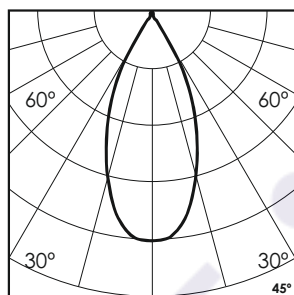

## Photometric Data

Light source	LED - High Power	Beam angle	45°
Power (W)	6W	Light output ratio	71%
Delivered lumens	243lm	LED life	L90 B10 Tj75°C
Source lumens	342lm	UGR	<19
Colour temperature (K)	Blue	Operating temperature	-20°C to +50°C
Luminaire efficacy	40.65lm/W	Light distribution	Direct - Symmetric