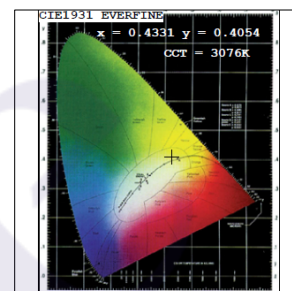

Photometric Graphs

Hue Bin vs Rf Graph

Color Vector Graph

Spectrum vs Wavelength Graph

CIE Chromaticity Graph

Finish Options

Trim Finish

- SS
- Custom RAL Color