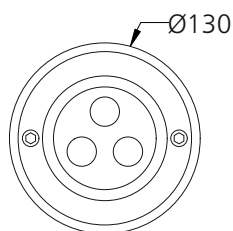

Hypogean Tilt RA-3 - #3042

6W

525lm

3000K

60°

Photometric Data

Light source	LED - High Power	Light output ratio	78%
Power (W)	6W	Color rendering index (Ra)	>92
Delivered lumens	525lm	Color rendering index (R9)	>50
Source lumens	672lm	Binning MacAdam	<3 SDCM
Colour temperature (K)	3000K	LED life	L90 B10 Tj75°C
Luminaire efficacy	87.6lm/W	UGR	<19
Beam angle	60°	Operating temperature	-20°C to +50°C
Cutoff angle	NA	Light distribution	Direct - Symmetric

Technical Data

Mounting detail	Inground Light	Glow wire test	850°
Fixing detail	Backbox	Product weight	1121gms
Orientation	Adjustable	Safety class	III
IP rating	IP67	Insulation class	III
IK rating	IK08	Voltage	AC230V / DC24V
Heatsink material	Diecast alm.	Driver	In-built - AC230V
Ring material	SS		Remote - DC24V