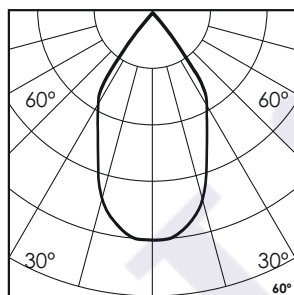

Hypogean Tilt RA-3 - #3042

6W

525lm

3000K

60°

Photometric Data

Light source	LED - High Power	Light output ratio	78%
Power (W)	6W	Color rendering index (Ra)	>92
Delivered lumens	525lm	Color rendering index (R9)	>50
Source lumens	672lm	Binning MacAdam	<3 SDCM
Colour temperature (K)	3000K	LED life	L90 B10 Tj75°C
Luminaire efficacy	87.6lm/W	UGR	<19
Beam angle	60°	Operating temperature	-20°C to +50°C
Cutoff angle	NA	Light distribution	Direct - Symmetric

Technical Data

Mounting detail	Inground Light	Glow wire test	850°
Fixing detail	Backbox	Product weight	1121gms
Orientation	Adjustable	Safety class	III
IP rating	IP67	Insulation class	III
IK rating	IK08	Voltage	AC230V / DC24V
Heatsink material	Diecast alm.	Driver	In-built - AC230V
Ring material	SS		Remote - DC24V