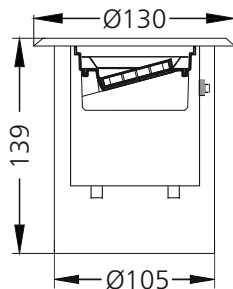

Hypogean Tilt RA-3 - #3042

6W

525lm

3000K

60°

Photometric Data

Light source	LED - High Power	Light output ratio	78%
Power (W)	6W	Color rendering index (Ra)	>92
Delivered lumens	525lm	Color rendering index (R9)	>50
Source lumens	672lm	Binning MacAdam	<3 SDCM
Colour temperature (K)	3000K	LED life	L90 B10 Tj75°C
Luminaire efficacy	87.6lm/W	UGR	<19
Beam angle	60°	Operating temperature	-20°C to +50°C
Cutoff angle	NA	Light distribution	Direct - Symmetric

Technical Data

Mounting detail	Inground Light	Glow wire test	850°
Fixing detail	Backbox	Product weight	1121gms
Orientation	Adjustable	Safety class	III
IP rating	IP67	Insulation class	III
IK rating	IK08	Voltage	AC230V / DC24V
Heatsink material	Diecast alm.	Driver	In-built - AC230V
Ring material	SS		Remote - DC24V