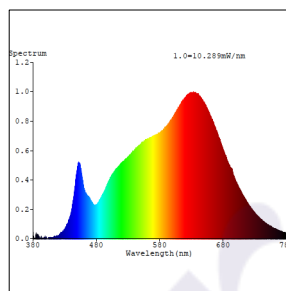

Hypogean Tilt RA-3 - #3042

6W

525lm

3000K

60°

Photometric Data

Light source	LED - High Power	Light output ratio	78%
Power (W)	6W	Color rendering index (Ra)	>92
Delivered lumens	525lm	Color rendering index (R9)	>50
Source lumens	672lm	Binning MacAdam	<3 SDCM
Colour temperature (K)	3000K	LED life	L90 B10 Tj75°C
Luminaire efficacy	87.6lm/W	UGR	<19
Beam angle	60°	Operating temperature	-20°C to +50°C
Cutoff angle	NA	Light distribution	Direct - Symmetric

Photometric Graphs

Hue Bin vs Rf Graph

Color Vector Graph

Spectrum vs Wavelength Graph

CIE Chromaticity Graph

Finish Options

Trim Finish

- SS
- Custom RAL Color