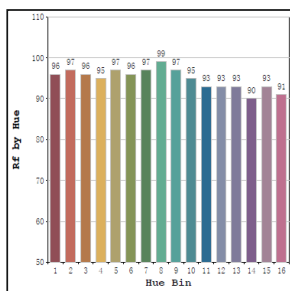

Hypogean Tilt RA-3 - #3042

6W

525lm

3000K

60°

Photometric Data

Light source	LED - High Power	Light output ratio	78%
Power (W)	6W	Color rendering index (Ra)	>92
Delivered lumens	525lm	Color rendering index (R9)	>50
Source lumens	672lm	Binning MacAdam	<3 SDCM
Colour temperature (K)	3000K	LED life	L90 B10 Tj75°C
Luminaire efficacy	87.6lm/W	UGR	<19
Beam angle	60°	Operating temperature	-20°C to +50°C
Cutoff angle	NA	Light distribution	Direct - Symmetric

Photometric Graphs

Hue Bin vs Rf Graph

Color Vector Graph

Spectrum vs Wavelength Graph

CIE Chromaticity Graph

Finish Options

Trim Finish

- SS
- Custom RAL Color