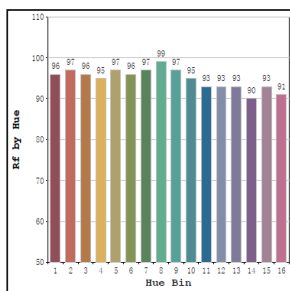

## Photometric Data

Light source	LED - High Power	Light output ratio	75%
Power (W)	6W	Color rendering index (Ra)	>92
Delivered lumens	508lm	Color rendering index (R9)	>50
Source lumens	672lm	Binning MacAdam	<3 SDCM
Colour temperature (K)	3000K	LED life	L90 B10 Tj75°C
Luminaire efficacy	84.82lm/W	UGR	<19
Beam angle	45°	Operating temperature	-20°C to +50°C
Cutoff angle	NA	Light distribution	Direct - Symmetric

## Photometric Graphs

Hue Bin vs Rf Graph

Color Vector Graph

Spectrum vs Wavelength Graph

CIE Chromaticity Graph