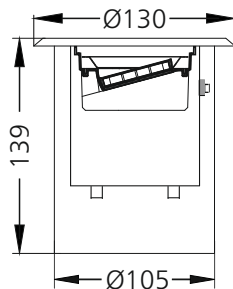

## Photometric Data

Light source	LED - High Power	Light output ratio	75%
Power (W)	6W	Color rendering index (Ra)	>92
Delivered lumens	508lm	Color rendering index (R9)	>50
Source lumens	672lm	Binning MacAdam	<3 SDCM
Colour temperature (K)	3000K	LED life	L90 B10 Tj75°C
Luminaire efficacy	84.82lm/W	UGR	<19
Beam angle	45°	Operating temperature	-20°C to +50°C
Cutoff angle	NA	Light distribution	Direct - Symmetric

## Technical Data

Mounting detail	Inground Light	Glow wire test	850°
Fixing detail	Backbox	Product weight	1121gms
Orientation	Adjustable	Safety class	III
IP rating	IP67	Insulation class	III
IK rating	IK08	Voltage	AC230V / DC24V
Heatsink material	Diecast alm.	Driver	In-built - AC230V
Ring material	SS		Remote - DC24V