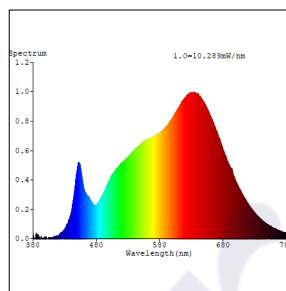

## Photometric Data

Light source	LED - High Power	Light output ratio	75%
Power (W)	6W	Color rendering index (Ra)	>92
Delivered lumens	508lm	Color rendering index (R9)	>50
Source lumens	672lm	Binning MacAdam	<3 SDCM
Colour temperature (K)	3000K	LED life	L90 B10 Tj75°C
Luminaire efficacy	84.82lm/W	UGR	<19
Beam angle	45°	Operating temperature	-20°C to +50°C
Cutoff angle	NA	Light distribution	Direct - Symmetric

## Photometric Graphs

Hue Bin vs Rf Graph

Color Vector Graph

Spectrum vs Wavelength Graph

CIE Chromaticity Graph