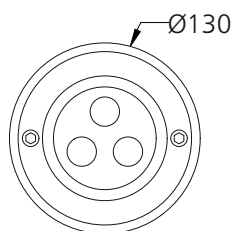

## Photometric Data

Light source	LED - High Power	Light output ratio	75%
Power (W)	6W	Color rendering index (Ra)	>92
Delivered lumens	508lm	Color rendering index (R9)	>50
Source lumens	672lm	Binning MacAdam	<3 SDCM
Colour temperature (K)	3000K	LED life	L90 B10 Tj75°C
Luminaire efficacy	84.82lm/W	UGR	<19
Beam angle	45°	Operating temperature	-20°C to +50°C
Cutoff angle	NA	Light distribution	Direct - Symmetric

## Technical Data

Mounting detail	Inground Light	Glow wire test	850°
Fixing detail	Backbox	Product weight	1121gms
Orientation	Adjustable	Safety class	III
IP rating	IP67	Insulation class	III
IK rating	IK08	Voltage	AC230V / DC24V
Heatsink material	Diecast alm.	Driver	In-built - AC230V
Ring material	SS		Remote - DC24V