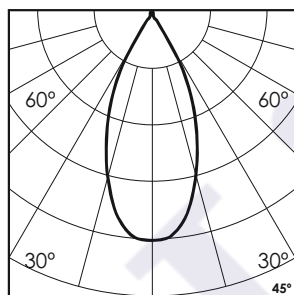

## Photometric Data

Light source	LED - High Power	Light output ratio	75%
Power (W)	6W	Color rendering index (Ra)	>92
Delivered lumens	508lm	Color rendering index (R9)	>50
Source lumens	672lm	Binning MacAdam	<3 SDCM
Colour temperature (K)	3000K	LED life	L90 B10 Tj75°C
Luminaire efficacy	84.82lm/W	UGR	<19
Beam angle	45°	Operating temperature	-20°C to +50°C
Cutoff angle	NA	Light distribution	Direct - Symmetric