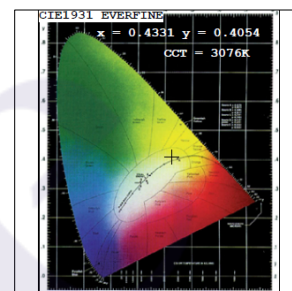

## Photometric Data

Light source	LED - High Power	Light output ratio	75%
Power (W)	6W	Color rendering index (Ra)	>92
Delivered lumens	508lm	Color rendering index (R9)	>50
Source lumens	672lm	Binning MacAdam	<3 SDCM
Colour temperature (K)	3000K	LED life	L90 B10 Tj75°C
Luminaire efficacy	84.82lm/W	UGR	<19
Beam angle	45°	Operating temperature	-20°C to +50°C
Cutoff angle	NA	Light distribution	Direct - Symmetric

## Photometric Graphs

Hue Bin vs Rf Graph

Color Vector Graph

Spectrum vs Wavelength Graph

CIE Chromaticity Graph