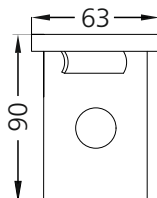

Hypogean Linear M - #3047

6W

458lm

Green

Asymmetric

Photometric Data

Light source	LED - High Power	Beam angle	Asymmetric
Power (W)	6W	Light output ratio	69%
Delivered lumens	458lm	LED life	L90 B10 Tj75°C
Source lumens	660lm	UGR	<19
Colour temperature (K)	Green	Operating temperature	-20°C to +50°C
Luminaire efficacy	76.48lm/W	Light distribution	Asymmetric

Technical Data

Mounting detail	Inground Light	Glow wire test	850°
Fixing detail	Backbox	Product weight	1698gms
Orientation	Fixed	Safety class	III
IP rating	IP67	Insulation class	III
IK rating	IK08	Voltage	DC24V
Heatsink material	Diecast alm.	Driver	Remote - DC24V
Trim material	SS		