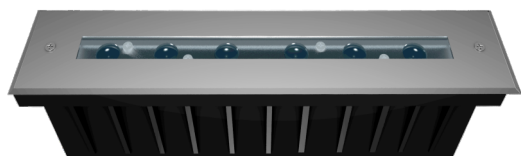

Hypogean Linear M - #3047

6W

458lm

Green

Asymmetric

Photometric Data

Light source	LED - High Power	Beam angle	Asymmetric
Power (W)	6W	Light output ratio	69%
Delivered lumens	458lm	LED life	L90 B10 Tj75°C
Source lumens	660lm	UGR	<19
Colour temperature (K)	Green	Operating temperature	-20°C to +50°C
Luminaire efficacy	76.48lm/W	Light distribution	Asymmetric

Technical Data

Mounting detail	Inground Light	Glow wire test	850°
Fixing detail	Backbox	Product weight	1698gms
Orientation	Fixed	Safety class	III
IP rating	IP67	Insulation class	III
IK rating	IK08	Voltage	DC24V
Heatsink material	Diecast alm.	Driver	Remote - DC24V
Trim material	SS		

Finish Options

Trim Finish

- SS
- Custom RAL Color

Filter Options

Honeycomb Filter

Above filters can be added to the fixture and need to be ordered as a separate accessory

Dimming Options

Remote DMX Decoder