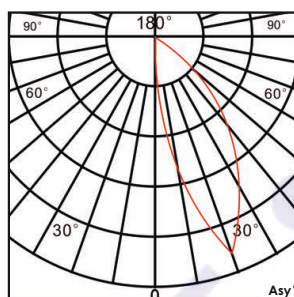

Hypogean Linear M - #3047

6W

458lm

Green

Asymmetric

Photometric Data

Light source	LED - High Power	Beam angle	Asymmetric
Power (W)	6W	Light output ratio	69%
Delivered lumens	458lm	LED life	L90 B10 Tj75°C
Source lumens	660lm	UGR	<19
Colour temperature (K)	Green	Operating temperature	-20°C to +50°C
Luminaire efficacy	76.48lm/W	Light distribution	Asymmetric

Technical Data

Mounting detail	Inground Light	Glow wire test	850°
Fixing detail	Backbox	Product weight	1698gms
Orientation	Fixed	Safety class	III
IP rating	IP67	Insulation class	III
IK rating	IK08	Voltage	DC24V
Heatsink material	Diecast alm.	Driver	Remote - DC24V
Trim material	SS		