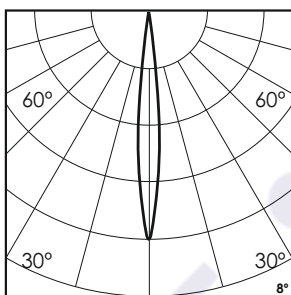

Hypogean Linear M - #3047

6W

245lm

Blue

8°

Photometric Data

Light source	LED - High Power	Beam angle	8°
Power (W)	6W	Light output ratio	72%
Delivered lumens	245lm	LED life	L90 B10 Tj75°C
Source lumens	342lm	UGR	<19
Colour temperature (K)	Blue	Operating temperature	-20°C to +50°C
Luminaire efficacy	40.83lm/W	Light distribution	Direct - Symmetric

Technical Data

Mounting detail	Inground Light	Glow wire test	850°
Fixing detail	Backbox	Product weight	1698gms
Orientation	Fixed	Safety class	III
IP rating	IP67	Insulation class	III
IK rating	IK08	Voltage	DC24V
Heatsink material	Diecast alm.	Driver	Remote - DC24V
Trim material	SS		