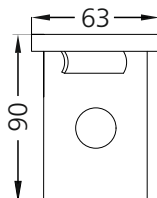

Hypogean Linear M - #3047

6W

245lm

Blue

8°

Photometric Data

Light source	LED - High Power	Beam angle	8°
Power (W)	6W	Light output ratio	72%
Delivered lumens	245lm	LED life	L90 B10 Tj75°C
Source lumens	342lm	UGR	<19
Colour temperature (K)	Blue	Operating temperature	-20°C to +50°C
Luminaire efficacy	40.83lm/W	Light distribution	Direct - Symmetric

Technical Data

Mounting detail	Inground Light	Glow wire test	850°
Fixing detail	Backbox	Product weight	1698gms
Orientation	Fixed	Safety class	III
IP rating	IP67	Insulation class	III
IK rating	IK08	Voltage	DC24V
Heatsink material	Diecast alm.	Driver	Remote - DC24V
Trim material	SS		