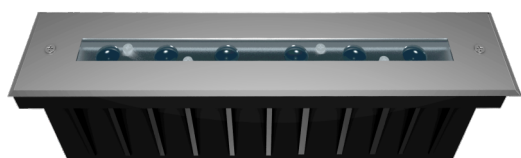

Hypogean Linear M - #3047

6W

245lm

Blue

8°

Photometric Data

Light source	LED - High Power	Beam angle	8°
Power (W)	6W	Light output ratio	72%
Delivered lumens	245lm	LED life	L90 B10 Tj75°C
Source lumens	342lm	UGR	<19
Colour temperature (K)	Blue	Operating temperature	-20°C to +50°C
Luminaire efficacy	40.83lm/W	Light distribution	Direct - Symmetric

Technical Data

Mounting detail	Inground Light	Glow wire test	850°
Fixing detail	Backbox	Product weight	1698gms
Orientation	Fixed	Safety class	III
IP rating	IP67	Insulation class	III
IK rating	IK08	Voltage	DC24V
Heatsink material	Diecast alm.	Driver	Remote - DC24V
Trim material	SS		

Finish Options

Trim Finish

- SS
- Custom RAL Color

Filter Options

Honeycomb Filter

Above filters can be added to the fixture and need to be ordered as a separate accessory

Dimming Options

Remote DMX Decoder