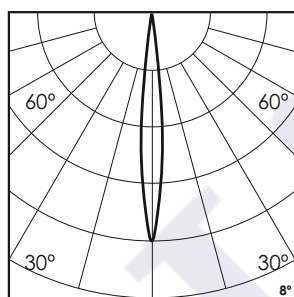

## Photometric Data

Light source	LED - High Power	Light output ratio	77%
Power (W)	6W	Color rendering index (Ra)	>92
Delivered lumens	520lm	Color rendering index (R9)	>50
Source lumens	672lm	Binning MacAdam	<3 SDCM
Colour temperature (K)	3000K	LED life	L90 B10 Tj75°C
Luminaire efficacy	86.67lm/W	UGR	<19
Beam angle	8°	Operating temperature	-20°C to +50°C
Cutoff angle	NA	Light distribution	Direct - Symmetric