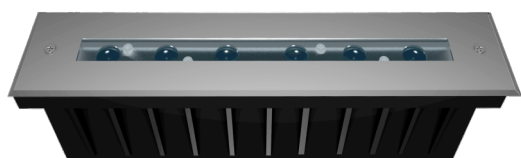

# Hypogean Linear M - #3047

6W

520lm

3000K

8°

## Photometric Data

Light source	LED - High Power	Light output ratio	77%
Power (W)	6W	Color rendering index (Ra)	>92
Delivered lumens	520lm	Color rendering index (R9)	>50
Source lumens	672lm	Binning MacAdam	<3 SDCM
Colour temperature (K)	3000K	LED life	L90 B10 Tj75°C
Luminaire efficacy	86.67lm/W	UGR	<19
Beam angle	8°	Operating temperature	-20°C to +50°C
Cutoff angle	NA	Light distribution	Direct - Symmetric

## Technical Data

Mounting detail	Inground Light	Glow wire test	850°
Fixing detail	Backbox	Product weight	1698gms
Orientation	Fixed	Safety class	III
IP rating	IP67	Insulation class	III
IK rating	IK08	Voltage	DC24V
Heatsink material	Diecast alm.	Driver	Remote - DC24V
Trim material	SS		