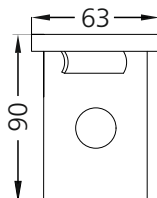

## Photometric Data

Light source	LED - High Power	Light output ratio	77%
Power (W)	6W	Color rendering index (Ra)	>92
Delivered lumens	520lm	Color rendering index (R9)	>50
Source lumens	672lm	Binning MacAdam	<3 SDCM
Colour temperature (K)	3000K	LED life	L90 B10 Tj75°C
Luminaire efficacy	86.67lm/W	UGR	<19
Beam angle	8°	Operating temperature	-20°C to +50°C
Cutoff angle	NA	Light distribution	Direct - Symmetric

## Technical Data

Mounting detail	Inground Light	Glow wire test	850°
Fixing detail	Backbox	Product weight	1698gms
Orientation	Fixed	Safety class	III
IP rating	IP67	Insulation class	III
IK rating	IK08	Voltage	DC24V
Heatsink material	Diecast alm.	Driver	Remote - DC24V
Trim material	SS		