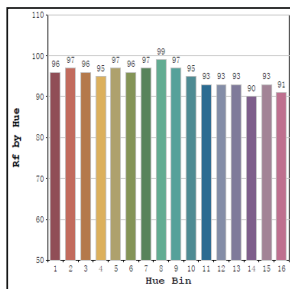

## Photometric Data

Light source	LED - High Power	Light output ratio	77%
Power (W)	6W	Color rendering index (Ra)	>92
Delivered lumens	520lm	Color rendering index (R9)	>50
Source lumens	672lm	Binning MacAdam	<3 SDCM
Colour temperature (K)	3000K	LED life	L90 B10 Tj75°C
Luminaire efficacy	86.67lm/W	UGR	<19
Beam angle	8°	Operating temperature	-20°C to +50°C
Cutoff angle	NA	Light distribution	Direct - Symmetric

## Photometric Graphs

Hue Bin vs Rf Graph

Color Vector Graph

Spectrum vs Wavelength Graph

CIE Chromaticity Graph