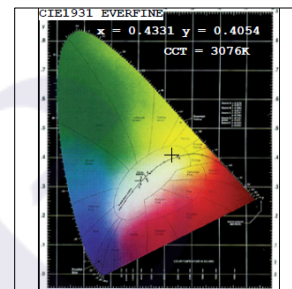

## Photometric Data

Light source	LED - High Power	Light output ratio	77%
Power (W)	6W	Color rendering index (Ra)	>92
Delivered lumens	520lm	Color rendering index (R9)	>50
Source lumens	672lm	Binning MacAdam	<3 SDCM
Colour temperature (K)	3000K	LED life	L90 B10 Tj75°C
Luminaire efficacy	86.67lm/W	UGR	<19
Beam angle	8°	Operating temperature	-20°C to +50°C
Cutoff angle	NA	Light distribution	Direct - Symmetric

## Photometric Graphs

Hue Bin vs Rf Graph

Color Vector Graph

Spectrum vs Wavelength Graph

CIE Chromaticity Graph