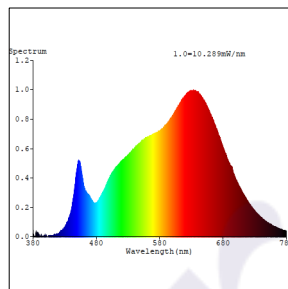

## Photometric Data

Light source	LED - High Power	Light output ratio	77%
Power (W)	6W	Color rendering index (Ra)	>92
Delivered lumens	520lm	Color rendering index (R9)	>50
Source lumens	672lm	Binning MacAdam	<3 SDCM
Colour temperature (K)	3000K	LED life	L90 B10 Tj75°C
Luminaire efficacy	86.67lm/W	UGR	<19
Beam angle	8°	Operating temperature	-20°C to +50°C
Cutoff angle	NA	Light distribution	Direct - Symmetric

## Photometric Graphs

Hue Bin vs Rf Graph

Color Vector Graph

Spectrum vs Wavelength Graph

CIE Chromaticity Graph