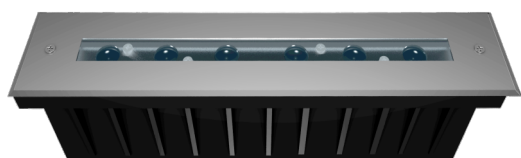

Hypogean Linear M - #3047

12W

490lm

Blue

8°

Photometric Data

Light source	LED - High Power	Beam angle	8°
Power (W)	12W	Light output ratio	72%
Delivered lumens	490lm	LED life	L90 B10 Tj75°C
Source lumens	684lm	UGR	<19
Colour temperature (K)	Blue	Operating temperature	-20°C to +50°C
Luminaire efficacy	40.83lm/W	Light distribution	Direct - Symmetric

Technical Data

Mounting detail	Inground Light	Glow wire test	850°
Fixing detail	Backbox	Product weight	1698gms
Orientation	Fixed	Safety class	III
IP rating	IP67	Insulation class	III
IK rating	IK08	Voltage	DC24V
Heatsink material	Diecast alm.	Driver	Remote - DC24V
Trim material	SS		

Finish Options

Trim Finish

- SS
- Custom RAL Color

Filter Options

Honeycomb Filter

Above filters can be added to the fixture and need to be ordered as a separate accessory

Dimming Options

Remote DMX Decoder