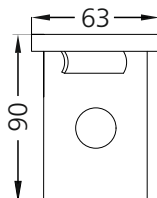

Hypogean Linear M - #3047

12W

490lm

Blue

8°

Photometric Data

Light source	LED - High Power	Beam angle	8°
Power (W)	12W	Light output ratio	72%
Delivered lumens	490lm	LED life	L90 B10 Tj75°C
Source lumens	684lm	UGR	<19
Colour temperature (K)	Blue	Operating temperature	-20°C to +50°C
Luminaire efficacy	40.83lm/W	Light distribution	Direct - Symmetric

Technical Data

Mounting detail	Inground Light	Glow wire test	850°
Fixing detail	Backbox	Product weight	1698gms
Orientation	Fixed	Safety class	III
IP rating	IP67	Insulation class	III
IK rating	IK08	Voltage	DC24V
Heatsink material	Diecast alm.	Driver	Remote - DC24V
Trim material	SS		