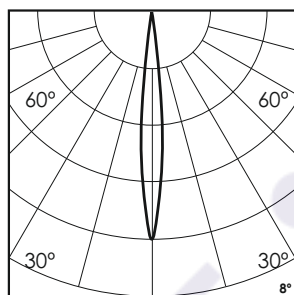

Hypogean Linear M - #3047

12W

490lm

Blue

8°

Photometric Data

Light source	LED - High Power	Beam angle	8°
Power (W)	12W	Light output ratio	72%
Delivered lumens	490lm	LED life	L90 B10 Tj75°C
Source lumens	684lm	UGR	<19
Colour temperature (K)	Blue	Operating temperature	-20°C to +50°C
Luminaire efficacy	40.83lm/W	Light distribution	Direct - Symmetric

Technical Data

Mounting detail	Inground Light	Glow wire test	850°
Fixing detail	Backbox	Product weight	1698gms
Orientation	Fixed	Safety class	III
IP rating	IP67	Insulation class	III
IK rating	IK08	Voltage	DC24V
Heatsink material	Diecast alm.	Driver	Remote - DC24V
Trim material	SS		