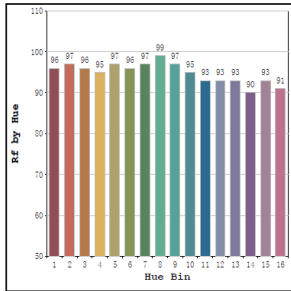

Hypogean Linear M - #3047

12W

1040lm

3000K

8°

Photometric Data

Light source	LED - High Power	Light output ratio	77%
Power (W)	12W	Color rendering index (Ra)	>92
Delivered lumens	1040lm	Color rendering index (R9)	>50
Source lumens	1344lm	Binning MacAdam	<3 SDCM
Colour temperature (K)	3000K	LED life	L90 B10 Tj75°C
Luminaire efficacy	86.67lm/W	UGR	<19
Beam angle	8°	Operating temperature	-20°C to +50°C
Cutoff angle	NA	Light distribution	Direct - Symmetric

Technical Data

Mounting detail	Inground Light	Glow wire test	850°
Fixing detail	Backbox	Product weight	1698gms
Orientation	Fixed	Safety class	III
IP rating	IP67	Insulation class	III
IK rating	IK08	Voltage	DC24V
Heatsink material	Diecast alm.	Driver	Remote - DC24V
Trim material	SS		

Photometric Graphs

Hue Bin vs Rf Graph

Color Vector Graph

Spectrum vs Wavelength Graph

CIE Chromaticity Graph

Finish Options

Trim Finish

- SS
- Custom RAL Color