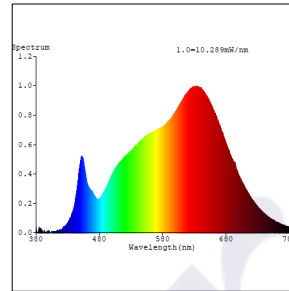

Hypogean Linear M - #3047

12W

1040lm

3000K

8°

Photometric Data

Light source	LED - High Power	Light output ratio	77%
Power (W)	12W	Color rendering index (Ra)	>92
Delivered lumens	1040lm	Color rendering index (R9)	>50
Source lumens	1344lm	Binning MacAdam	<3 SDCM
Colour temperature (K)	3000K	LED life	L90 B10 Tj75°C
Luminaire efficacy	86.67lm/W	UGR	<19
Beam angle	8°	Operating temperature	-20°C to +50°C
Cutoff angle	NA	Light distribution	Direct - Symmetric

Photometric Graphs

Hue Bin vs Rf Graph

Color Vector Graph

Spectrum vs Wavelength Graph

CIE Chromaticity Graph

Finish Options

Trim Finish

- SS
- Custom RAL Color