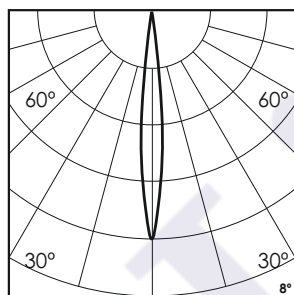

Hypogean Linear M - #3047

12W

1040lm

3000K

8°

Photometric Data

Light source	LED - High Power	Light output ratio	77%
Power (W)	12W	Color rendering index (Ra)	>92
Delivered lumens	1040lm	Color rendering index (R9)	>50
Source lumens	1344lm	Binning MacAdam	<3 SDCM
Colour temperature (K)	3000K	LED life	L90 B10 Tj75°C
Luminaire efficacy	86.67lm/W	UGR	<19
Beam angle	8°	Operating temperature	-20°C to +50°C
Cutoff angle	NA	Light distribution	Direct - Symmetric

Technical Data

Mounting detail	Inground Light	Glow wire test	850°
Fixing detail	Backbox	Product weight	1698gms
Orientation	Fixed	Safety class	III
IP rating	IP67	Insulation class	III
IK rating	IK08	Voltage	DC24V
Heatsink material	Diecast alm.	Driver	Remote - DC24V
Trim material	SS		