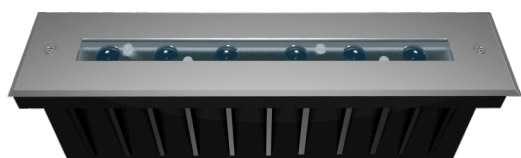

Hypogean Linear M - #3047

12W

1040lm

3000K

8°

Photometric Data

Light source	LED - High Power	Light output ratio	77%
Power (W)	12W	Color rendering index (Ra)	>92
Delivered lumens	1040lm	Color rendering index (R9)	>50
Source lumens	1344lm	Binning MacAdam	<3 SDCM
Colour temperature (K)	3000K	LED life	L90 B10 Tj75°C
Luminaire efficacy	86.67lm/W	UGR	<19
Beam angle	8°	Operating temperature	-20°C to +50°C
Cutoff angle	NA	Light distribution	Direct - Symmetric

Technical Data

Mounting detail	Inground Light	Glow wire test	850°
Fixing detail	Backbox	Product weight	1698gms
Orientation	Fixed	Safety class	III
IP rating	IP67	Insulation class	III
IK rating	IK08	Voltage	DC24V
Heatsink material	Diecast alm.	Driver	Remote - DC24V
Trim material	SS		