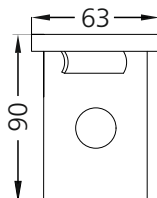

Hypogean Linear M - #3047

12W

1040lm

3000K

8°

Photometric Data

Light source	LED - High Power	Light output ratio	77%
Power (W)	12W	Color rendering index (Ra)	>92
Delivered lumens	1040lm	Color rendering index (R9)	>50
Source lumens	1344lm	Binning MacAdam	<3 SDCM
Colour temperature (K)	3000K	LED life	L90 B10 Tj75°C
Luminaire efficacy	86.67lm/W	UGR	<19
Beam angle	8°	Operating temperature	-20°C to +50°C
Cutoff angle	NA	Light distribution	Direct - Symmetric

Technical Data

Mounting detail	Inground Light	Glow wire test	850°
Fixing detail	Backbox	Product weight	1698gms
Orientation	Fixed	Safety class	III
IP rating	IP67	Insulation class	III
IK rating	IK08	Voltage	DC24V
Heatsink material	Diecast alm.	Driver	Remote - DC24V
Trim material	SS		