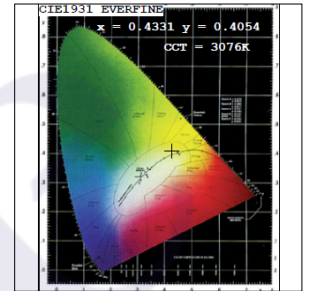

Hypogean Linear M - #3047

12W

1040lm

3000K

8°

Photometric Data

Light source	LED - High Power	Light output ratio	77%
Power (W)	12W	Color rendering index (Ra)	>92
Delivered lumens	1040lm	Color rendering index (R9)	>50
Source lumens	1344lm	Binning MacAdam	<3 SDCM
Colour temperature (K)	3000K	LED life	L90 B10 Tj75°C
Luminaire efficacy	86.67lm/W	UGR	<19
Beam angle	8°	Operating temperature	-20°C to +50°C
Cutoff angle	NA	Light distribution	Direct - Symmetric

Photometric Graphs

Hue Bin vs Rf Graph

Color Vector Graph

Spectrum vs Wavelength Graph

CIE Chromaticity Graph

Finish Options

Trim Finish

- SS
- Custom RAL Color