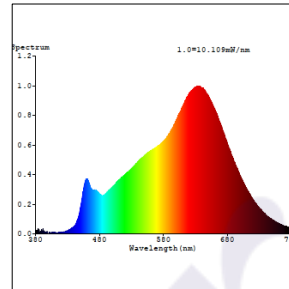

Hypogean Linear M - #3047

12W

1072lm

2700K

45°

Photometric Data

Light source	LED - High Power	Light output ratio	82%
Power (W)	12W	Color rendering index (Ra)	>92
Delivered lumens	1072lm	Color rendering index (R9)	>50
Source lumens	1296lm	Binning MacAdam	<3 SDCM
Colour temperature (K)	2700K	LED life	L90 B10 Tj75°C
Luminaire efficacy	89.40lm/W	UGR	<19
Beam angle	45°	Operating temperature	-20°C to +50°C
Cutoff angle	NA	Light distribution	Direct - Symmetric

Photometric Graphs

Hue Bin vs Rf Graph

Color Vector Graph

Spectrum vs Wavelength Graph

CIE Chromaticity Graph

Finish Options

Trim Finish

- SS
- Custom RAL Color