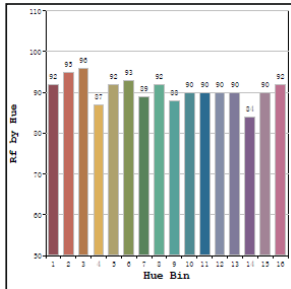

Hypogean Linear M - #3047

12W

1072lm

2700K

45°

Photometric Data

Light source	LED - High Power	Light output ratio	82%
Power (W)	12W	Color rendering index (Ra)	>92
Delivered lumens	1072lm	Color rendering index (R9)	>50
Source lumens	1296lm	Binning MacAdam	<3 SDCM
Colour temperature (K)	2700K	LED life	L90 B10 Tj75°C
Luminaire efficacy	89.40lm/W	UGR	<19
Beam angle	45°	Operating temperature	-20°C to +50°C
Cutoff angle	NA	Light distribution	Direct - Symmetric

Technical Data

Mounting detail	Inground Light	Glow wire test	850°
Fixing detail	Backbox	Product weight	1698gms
Orientation	Fixed	Safety class	III
IP rating	IP67	Insulation class	III
IK rating	IK08	Voltage	DC24V
Heatsink material	Diecast alm.	Driver	Remote - DC24V
Trim material	SS		

Photometric Graphs

Hue Bin vs Rf Graph

Color Vector Graph

Spectrum vs Wavelength Graph

CIE Chromaticity Graph

Finish Options

Trim Finish

- SS
- Custom RAL Color