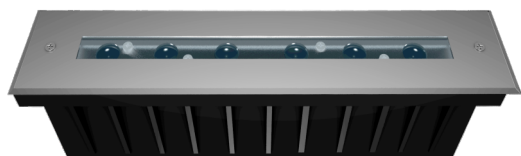

Hypogean Linear M - #3047

12W

1072lm

2700K

45°

Photometric Data

Light source	LED - High Power	Light output ratio	82%
Power (W)	12W	Color rendering index (Ra)	>92
Delivered lumens	1072lm	Color rendering index (R9)	>50
Source lumens	1296lm	Binning MacAdam	<3 SDCM
Colour temperature (K)	2700K	LED life	L90 B10 Tj75°C
Luminaire efficacy	89.40lm/W	UGR	<19
Beam angle	45°	Operating temperature	-20°C to +50°C
Cutoff angle	NA	Light distribution	Direct - Symmetric

Technical Data

Mounting detail	Inground Light	Glow wire test	850°
Fixing detail	Backbox	Product weight	1698gms
Orientation	Fixed	Safety class	III
IP rating	IP67	Insulation class	III
IK rating	IK08	Voltage	DC24V
Heatsink material	Diecast alm.	Driver	Remote - DC24V
Trim material	SS		