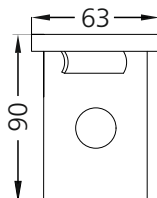

Hypogean Linear M - #3047

12W

1072lm

2700K

45°

Photometric Data

Light source	LED - High Power	Light output ratio	82%
Power (W)	12W	Color rendering index (Ra)	>92
Delivered lumens	1072lm	Color rendering index (R9)	>50
Source lumens	1296lm	Binning MacAdam	<3 SDCM
Colour temperature (K)	2700K	LED life	L90 B10 Tj75°C
Luminaire efficacy	89.40lm/W	UGR	<19
Beam angle	45°	Operating temperature	-20°C to +50°C
Cutoff angle	NA	Light distribution	Direct - Symmetric

Technical Data

Mounting detail	Inground Light	Glow wire test	850°
Fixing detail	Backbox	Product weight	1698gms
Orientation	Fixed	Safety class	III
IP rating	IP67	Insulation class	III
IK rating	IK08	Voltage	DC24V
Heatsink material	Diecast alm.	Driver	Remote - DC24V
Trim material	SS		