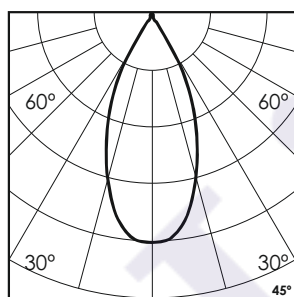

Hypogean Linear M - #3047

12W

1072lm

2700K

45°

Photometric Data

Light source	LED - High Power	Light output ratio	82%
Power (W)	12W	Color rendering index (Ra)	>92
Delivered lumens	1072lm	Color rendering index (R9)	>50
Source lumens	1296lm	Binning MacAdam	<3 SDCM
Colour temperature (K)	2700K	LED life	L90 B10 Tj75°C
Luminaire efficacy	89.40lm/W	UGR	<19
Beam angle	45°	Operating temperature	-20°C to +50°C
Cutoff angle	NA	Light distribution	Direct - Symmetric

Technical Data

Mounting detail	Inground Light	Glow wire test	850°
Fixing detail	Backbox	Product weight	1698gms
Orientation	Fixed	Safety class	III
IP rating	IP67	Insulation class	III
IK rating	IK08	Voltage	DC24V
Heatsink material	Diecast alm.	Driver	Remote - DC24V
Trim material	SS		