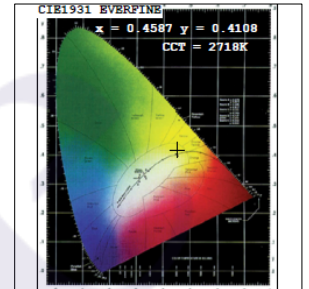

Hypogean Linear M - #3047

12W

1072lm

2700K

45°

Photometric Data

Light source	LED - High Power	Light output ratio	82%
Power (W)	12W	Color rendering index (Ra)	>92
Delivered lumens	1072lm	Color rendering index (R9)	>50
Source lumens	1296lm	Binning MacAdam	<3 SDCM
Colour temperature (K)	2700K	LED life	L90 B10 Tj75°C
Luminaire efficacy	89.40lm/W	UGR	<19
Beam angle	45°	Operating temperature	-20°C to +50°C
Cutoff angle	NA	Light distribution	Direct - Symmetric

Photometric Graphs

Hue Bin vs Rf Graph

Color Vector Graph

Spectrum vs Wavelength Graph

CIE Chromaticity Graph

Finish Options

Trim Finish

- SS
- Custom RAL Color