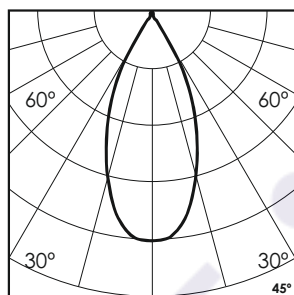

Hypogean Fix R6 - #3039

12W

572lm

Red

45°

Photometric Data

Light source	LED - High Power	Beam angle	45°
Power (W)	12W	Light output ratio	70%
Delivered lumens	572lm	LED life	L90 B10 Tj75°C
Source lumens	816lm	UGR	<19
Colour temperature (K)	Red	Operating temperature	-20°C to +50°C
Luminaire efficacy	47.73lm/W	Light distribution	Direct - Symmetric

Technical Data

Mounting detail	Inground Light	Glow wire test	850°
Fixing detail	Backbox	Product weight	924gms
Orientation	Fixed	Safety class	III
IP rating	IP67	Insulation class	III
IK rating	IK08	Voltage	DC24V
Heatsink material	Diecast alm.	Driver	Remote - DC24V
Ring material	SS		