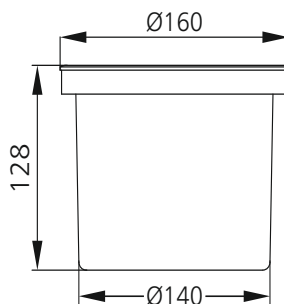

Hypogean Fix R6 - #3039

12W

572lm

Red

45°

Photometric Data

Light source	LED - High Power	Beam angle	45°
Power (W)	12W	Light output ratio	70%
Delivered lumens	572lm	LED life	L90 B10 Tj75°C
Source lumens	816lm	UGR	<19
Colour temperature (K)	Red	Operating temperature	-20°C to +50°C
Luminaire efficacy	47.73lm/W	Light distribution	Direct - Symmetric

Technical Data

Mounting detail	Inground Light	Glow wire test	850°
Fixing detail	Backbox	Product weight	924gms
Orientation	Fixed	Safety class	III
IP rating	IP67	Insulation class	III
IK rating	IK08	Voltage	DC24V
Heatsink material	Diecast alm.	Driver	Remote - DC24V
Ring material	SS		