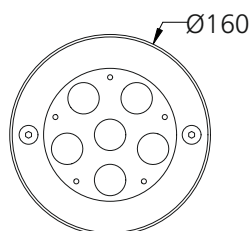

Hypogean Fix R6 - #3039

12W

572lm

Red

45°

Photometric Data

Light source	LED - High Power	Beam angle	45°
Power (W)	12W	Light output ratio	70%
Delivered lumens	572lm	LED life	L90 B10 Tj75°C
Source lumens	816lm	UGR	<19
Colour temperature (K)	Red	Operating temperature	-20°C to +50°C
Luminaire efficacy	47.73lm/W	Light distribution	Direct - Symmetric

Technical Data

Mounting detail	Inground Light	Glow wire test	850°
Fixing detail	Backbox	Product weight	924gms
Orientation	Fixed	Safety class	III
IP rating	IP67	Insulation class	III
IK rating	IK08	Voltage	DC24V
Heatsink material	Diecast alm.	Driver	Remote - DC24V
Ring material	SS		