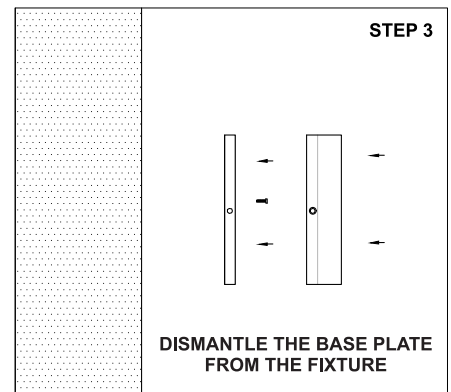

Class III 220-240 V~50/60Hz	Power 6 Watts	IP Rating IP65

CAUTION - Must Be Installed By A Licensed Electrician Only.

1. Please read the instructions for the installation of fixture provided below. Warranty will be void unless followed.
2. The installation and operation of this fixture must be in accordance with the national safety regulations. L'azure is not liable when damage is caused due to improper installation.
3. Please read the detailed product specification sheet available at www.lazurelighting.com for any technical information regarding the fixture.
4. Over-voltage protection units should be installed in order to prevent electronic and electrical components from failing due to voltage spikes.