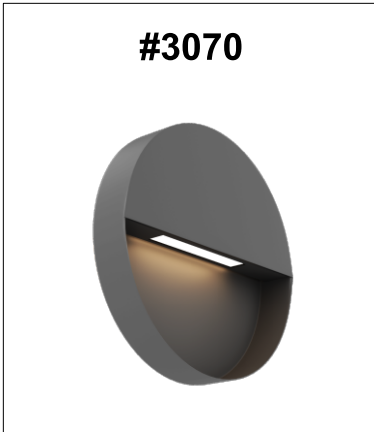

WILLOW SURFACE WALL R

	<p>Class III 220-240 V~50/60Hz</p>	<p>Power 6 Watts</p>	<p>IP Rating IP65</p>
---	---	---------------------------------	----------------------------------

CAUTION - Must Be Installed By A Licensed Electrician Only.