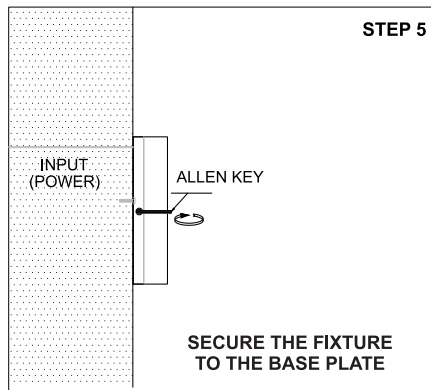

Class III 220-240 V~50/60Hz	Power 6 Watts	IP Rating IP65

CAUTION - Must Be Installed By A Licensed Electrician Only.

1. Please read the instructions for the installation of fixture provided below. Warranty will be void unless followed.
2. The installation and operation of this fixture must be in accordance with the national safety regulations. L'azure is not liable when damage is caused due to improper installation.
3. Please read the detailed product specification sheet available at www.lazurelighting.com for any technical information regarding the fixture.
4. Over-voltage protection units should be installed in order to prevent electronic and electrical components from failing due to voltage spikes.