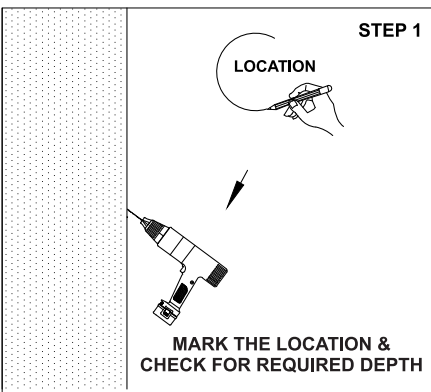

WILLOW SURFACE WALL R

	<p>Class III 220-240 V~50/60Hz</p>	<p>Power 6 Watts</p>	<p>IP Rating IP65</p>
---	---	---------------------------------	----------------------------------

CAUTION - Must Be Installed By A Licensed Electrician Only.

- Please read the instructions for the installation of fixture provided below. Warranty will be void unless followed.
- The installation and operation of this fixture must be in accordance with the national safety regulations. L'azure is not liable when damage is caused due to improper installation.
- Please read the detailed product specification sheet available at www.lazurelighting.com for any technical information regarding the fixture.
- Over-voltage protection units should be installed in order to prevent electronic and electrical components from failing due to voltage spikes.