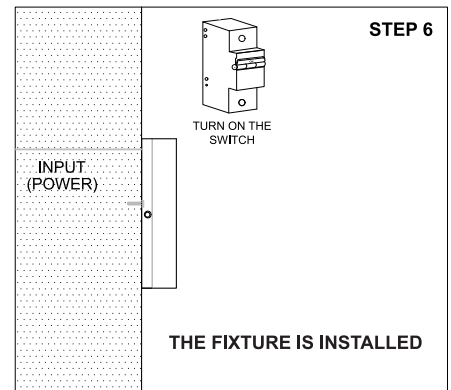

Class III 220-240 V~50/60Hz	Power 6 Watts	IP Rating IP65

CAUTION - Must Be Installed By A Licensed Electrician Only.

1. Please read the instructions for the installation of fixture provided below. Warranty will be void unless followed.
2. The installation and operation of this fixture must be in accordance with the national safety regulations. L'azure is not liable when damage is caused due to improper installation.
3. Please read the detailed product specification sheet available at www.lazurelighting.com for any technical information regarding the fixture.
4. Over-voltage protection units should be installed in order to prevent electronic and electrical components from failing due to voltage spikes.