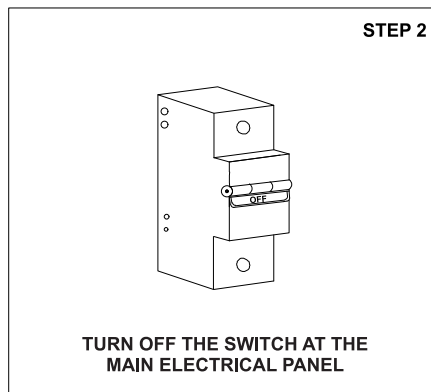

Class III 220-240 V~50/60Hz	Power 6 Watts	IP Rating IP65

CAUTION - Must Be Installed By A Licensed Electrician Only.

1. Please read the instructions for the installation of fixture provided below. Warranty will be void unless followed.
2. The installation and operation of this fixture must be in accordance with the national safety regulations. L'azure is not liable when damage is caused due to improper installation.
3. Please read the detailed product specification sheet available at www.lazurelighting.com for any technical information regarding the fixture.
4. Over-voltage protection units should be installed in order to prevent electronic and electrical components from failing due to voltage spikes.