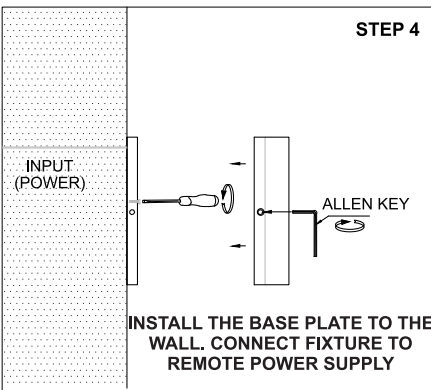

Class III 220-240 V~50/60Hz	Power 6 Watts	IP Rating IP65

CAUTION - Must Be Installed By A Licensed Electrician Only.

1. Please read the instructions for the installation of fixture provided below. Warranty will be void unless followed.
2. The installation and operation of this fixture must be in accordance with the national safety regulations. L'azure is not liable when damage is caused due to improper installation.
3. Please read the detailed product specification sheet available at www.lazurelighting.com for any technical information regarding the fixture.
4. Over-voltage protection units should be installed in order to prevent electronic and electrical components from failing due to voltage spikes.