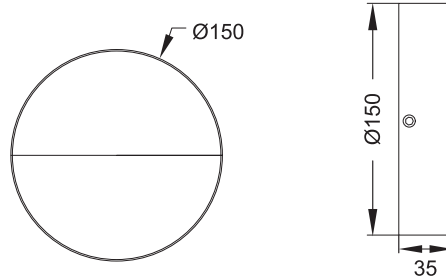

WILLOW SURFACE WALL R

	<p>Class III 220-240 V~50/60Hz</p>	<p>Power 6 Watts</p>	<p>IP Rating IP65</p>
---	---	---------------------------------	----------------------------------

CAUTION - Must Be Installed By A Licensed Electrician Only.