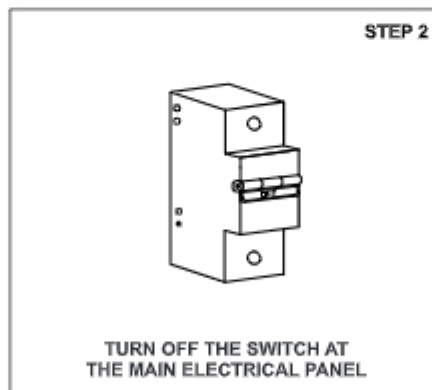

Disclaimer : 1. Due to continuous product improvement the installation method is subject to change.
2. Images and procedures are for representation and reference purpose only.