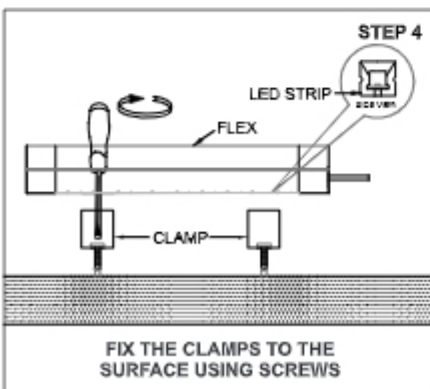

Disclaimer : 1. Due to continuous product improvement the installation method is subject to change.
2. Images and procedures are for representation and reference purpose only.