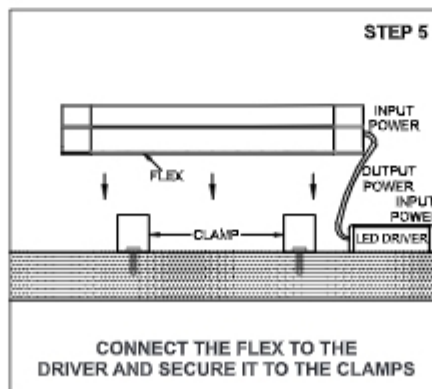

Disclaimer : 1. Due to continuous product improvement the installation method is subject to change.
2. Images and procedures are for representation and reference purpose only.