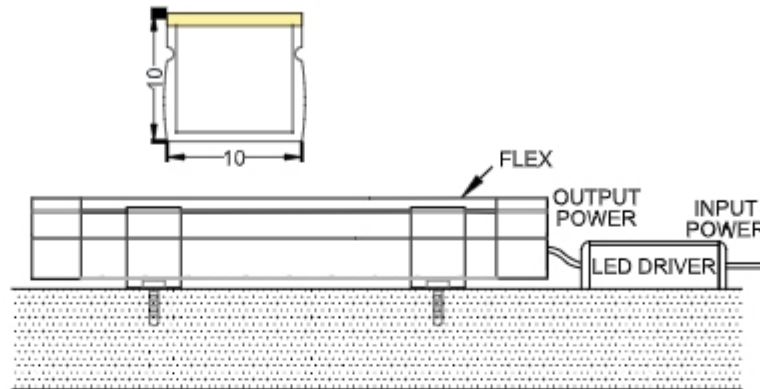

### Mounting Options

Clamp Mounted

Profile Mounted

Flexible Profile Mounted

	<p><b>Class III</b> 220-240 V~50/60Hz</p>	<p><b>Power</b> 6 Watts / 12 Watts / Meter</p>	<p><b>IP Rating</b> IP65</p>
---	---	--	----------------------------------