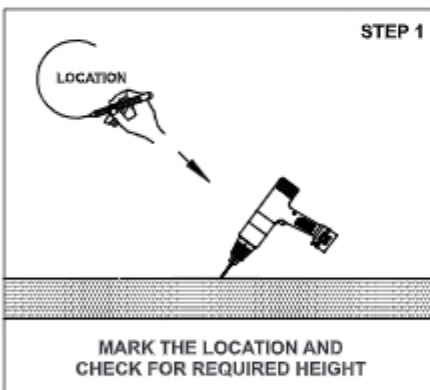

Disclaimer : 1. Due to continuous product improvement the installation method is subject to change.
2. Images and procedures are for representation and reference purpose only.