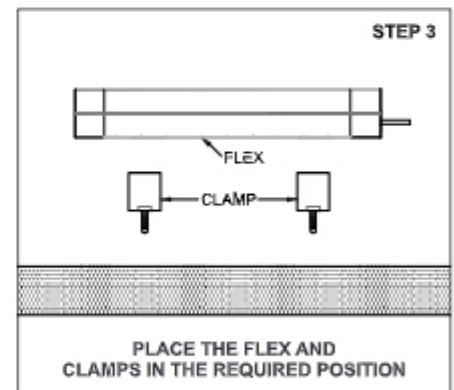

Disclaimer : 1. Due to continuous product improvement the installation method is subject to change.
2. Images and procedures are for representation and reference purpose only.