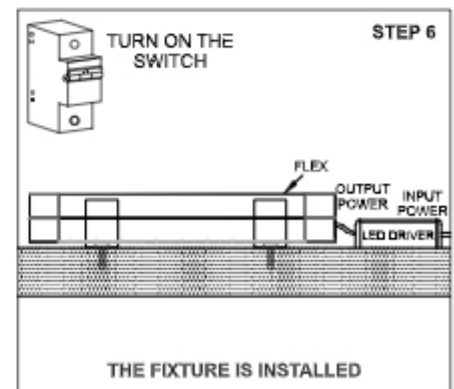

Disclaimer : 1. Due to continuous product improvement the installation method is subject to change.
2. Images and procedures are for representation and reference purpose only.