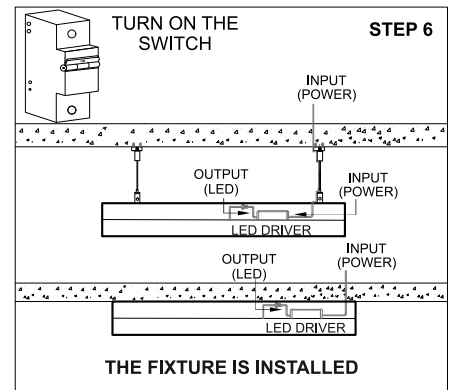

Disclaimer : 1. Due to continuous product improvement the installation method is subject to change.
2. Images and procedures are for representation and reference purpose only.