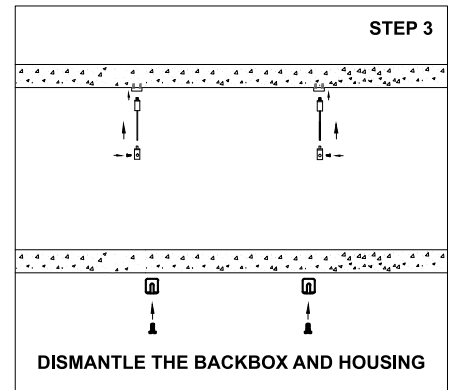

Disclaimer : 1. Due to continuous product improvement the installation method is subject to change.
2. Images and procedures are for representation and reference purpose only.