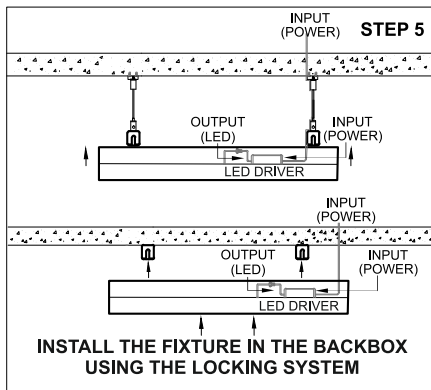

1. Please read the instructions for the installation of fixture provided below. Warranty will be void unless followed.
2. The installation and operation of this fixture must be in accordance with the national safety regulations. L'azure is not liable when damage is caused due to improper installation.
3. Please read the detailed product specification sheet available at [www.lazurelighting.com](http://www.lazurelighting.com) for any technical information regarding the fixture.
4. Over-voltage protection units should be installed in order to prevent electronic and electrical components from failing due to voltage spikes.