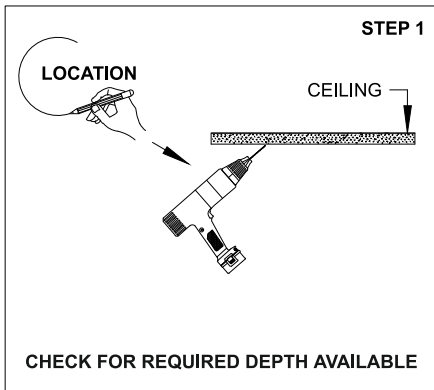

# ACUMIS DEEP PENDANT M

#2118

	<p><b>Class III</b> 220-240 V~50/60Hz</p>	<p><b>Power</b> 18 Watts / 36 Watts</p>	<p><b>IP Rating</b> IP20</p>
--	---	---	----------------------------------

**CAUTION** - Must Be Installed By A Licensed Electrician Only.

1. Please read the instructions for the installation of fixture provided below. Warranty will be void unless followed.
2. The installation and operation of this fixture must be in accordance with the national safety regulations. L'azure is not liable when damage is caused due to improper installation.
3. Please read the detailed product specification sheet available at [www.lazurelighting.com](http://www.lazurelighting.com) for any technical information regarding the fixture.
4. Over-voltage protection units should be installed in order to prevent electronic and electrical components from failing due to voltage spikes.