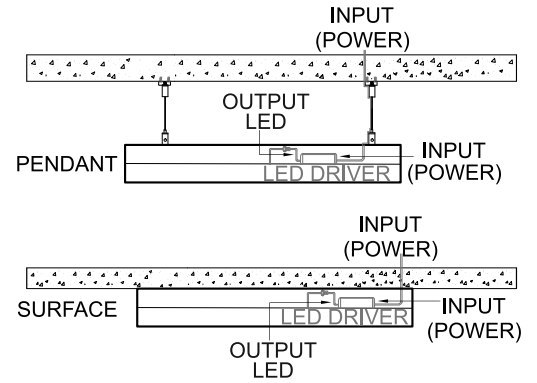

# ACUMIS DEEP PENDANT M

#2118

	<p><b>Class III</b> 220-240 V~50/60Hz</p>	<p><b>Power</b> 18 Watts / 36 Watts</p>	<p><b>IP Rating</b> IP20</p>
--	---	---	----------------------------------

**CAUTION** - Must Be Installed By A Licensed Electrician Only.