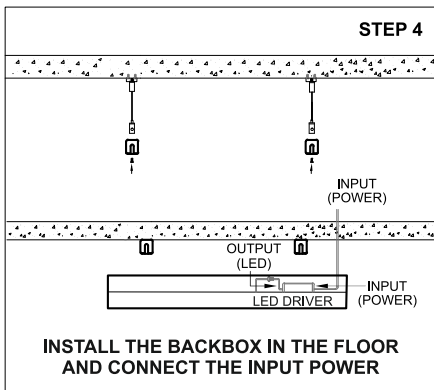

Disclaimer : 1. Due to continuous product improvement the installation method is subject to change.
2. Images and procedures are for representation and reference purpose only.