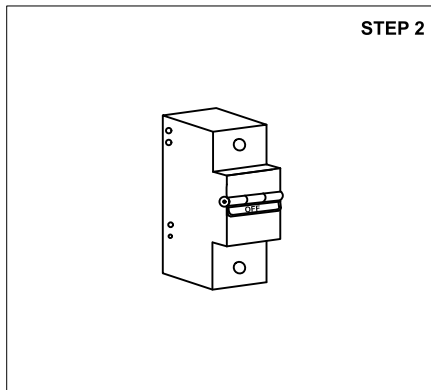

Disclaimer : 1. Due to continuous product improvement the installation method is subject to change.
2. Images and procedures are for representation and reference purpose only.