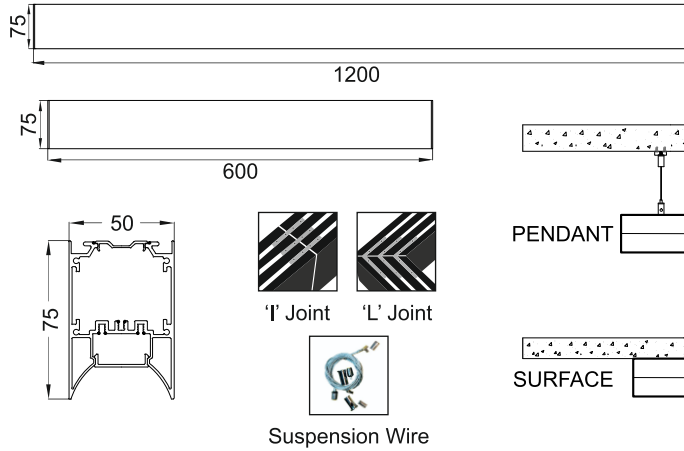

# ACUMIS DEEP PENDANT M

#2118

	<p><b>Class III</b> 220-240 V~50/60Hz</p>	<p><b>Power</b> 18 Watts / 36 Watts</p>	<p><b>IP Rating</b> IP20</p>
--	---	---	----------------------------------

**CAUTION** - Must Be Installed By A Licensed Electrician Only.

1. Please read the instructions for the installation of fixture provided below. Warranty will be void unless followed.
2. The installation and operation of this fixture must be in accordance with the national safety regulations. L'azure is not liable when damage is caused due to improper installation.
3. Please read the detailed product specification sheet available at [www.lazurelighting.com](http://www.lazurelighting.com) for any technical information regarding the fixture.
4. Over-voltage protection units should be installed in order to prevent electronic and electrical components from failing due to voltage spikes.