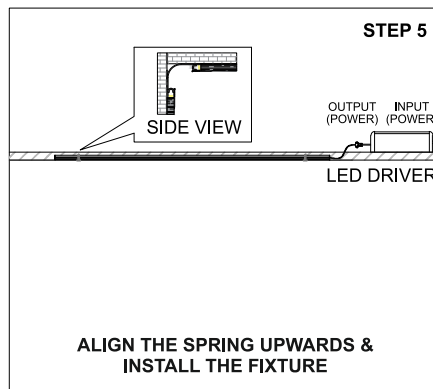

Class III 220-240 V~50/60Hz	Power 6 Watts / 12 Watts / 24 Watts / Meter	IP Rating IP20

CAUTION - Must Be Installed By A Licensed Electrician Only.

1. Please read the instructions for the installation of fixture provided below. Warranty will be void unless followed.
2. The installation and operation of this fixture must be in accordance with the national safety regulations. L'azure is not liable when damage is caused due to improper installation.
3. Please read the detailed product specification sheet available at www.lazurelighting.com for any technical information regarding the fixture.
4. Over-voltage protection units should be installed in order to prevent electronic and electrical components from failing due to voltage spikes.