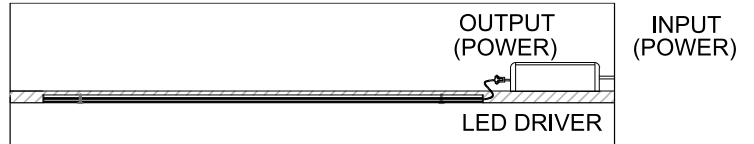

TRAX COVE CURVED CORNER

	<p>Class III 220-240 V~50/60Hz</p>	<p>Power 6 Watts / 12 Watts / 24 Watts / Meter</p>	<p>IP Rating IP20</p>
---	---	---	----------------------------------

CAUTION - Must Be Installed By A Licensed Electrician Only.