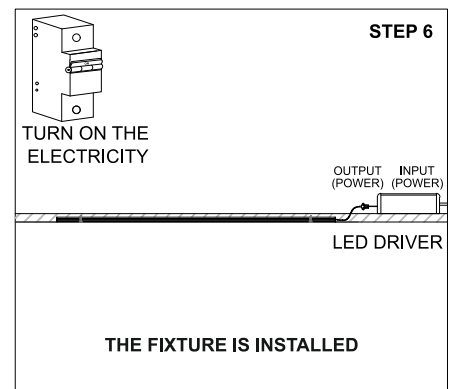

Class III 220-240 V~50/60Hz	Power 6 Watts / 12 Watts / 24 Watts / Meter	IP Rating IP20

CAUTION - Must Be Installed By A Licensed Electrician Only.

1. Please read the instructions for the installation of fixture provided below. Warranty will be void unless followed.
2. The installation and operation of this fixture must be in accordance with the national safety regulations. L'azure is not liable when damage is caused due to improper installation.
3. Please read the detailed product specification sheet available at www.lazurelighting.com for any technical information regarding the fixture.
4. Over-voltage protection units should be installed in order to prevent electronic and electrical components from failing due to voltage spikes.