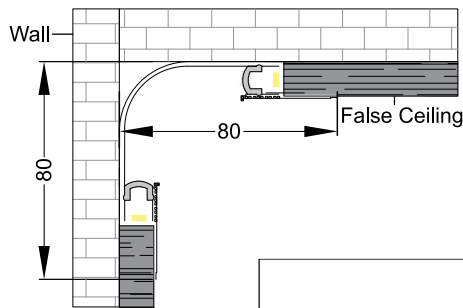

TRAX COVE CURVED CORNER

	<p>Class III 220-240 V~50/60Hz</p>	<p>Power 6 Watts / 12 Watts / 24 Watts / Meter</p>	<p>IP Rating IP20</p>
---	---	---	----------------------------------

CAUTION - Must Be Installed By A Licensed Electrician Only.