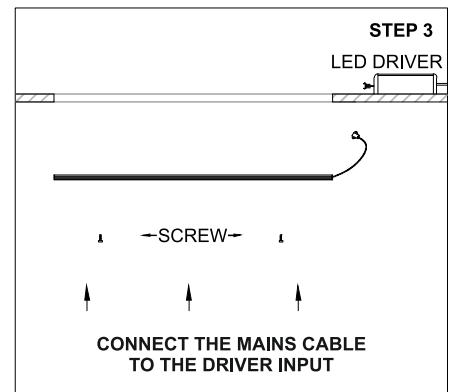

Class III 220-240 V~50/60Hz	Power 6 Watts / 12 Watts / 24 Watts / Meter	IP Rating IP20

CAUTION - Must Be Installed By A Licensed Electrician Only.

1. Please read the instructions for the installation of fixture provided below. Warranty will be void unless followed.
2. The installation and operation of this fixture must be in accordance with the national safety regulations. L'azure is not liable when damage is caused due to improper installation.
3. Please read the detailed product specification sheet available at www.lazurelighting.com for any technical information regarding the fixture.
4. Over-voltage protection units should be installed in order to prevent electronic and electrical components from failing due to voltage spikes.