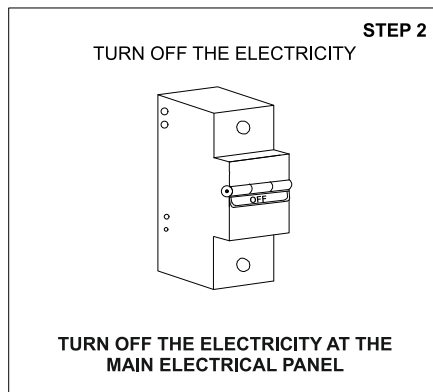

Class III 220-240 V~50/60Hz	Power 6 Watts / 12 Watts / 24 Watts / Meter	IP Rating IP20

CAUTION - Must Be Installed By A Licensed Electrician Only.

1. Please read the instructions for the installation of fixture provided below. Warranty will be void unless followed.
2. The installation and operation of this fixture must be in accordance with the national safety regulations. L'azure is not liable when damage is caused due to improper installation.
3. Please read the detailed product specification sheet available at www.lazurelighting.com for any technical information regarding the fixture.
4. Over-voltage protection units should be installed in order to prevent electronic and electrical components from failing due to voltage spikes.