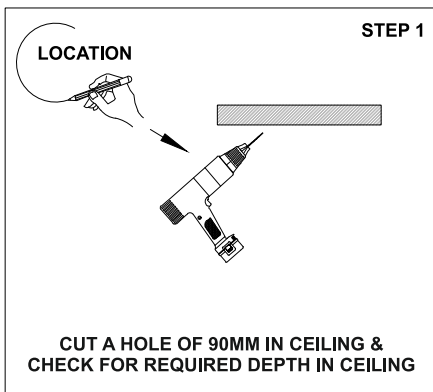

Class III 220-240 V~50/60Hz	Power 6 Watts / 12 Watts / 24 Watts / Meter	IP Rating IP20

CAUTION - Must Be Installed By A Licensed Electrician Only.

1. Please read the instructions for the installation of fixture provided below. Warranty will be void unless followed.
2. The installation and operation of this fixture must be in accordance with the national safety regulations. L'azure is not liable when damage is caused due to improper installation.
3. Please read the detailed product specification sheet available at www.lazurelighting.com for any technical information regarding the fixture.
4. Over-voltage protection units should be installed in order to prevent electronic and electrical components from failing due to voltage spikes.