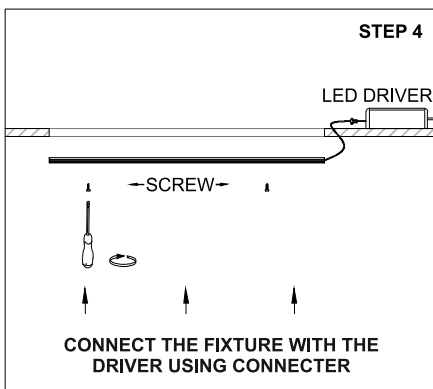

Class III 220-240 V~50/60Hz	Power 6 Watts / 12 Watts / 24 Watts / Meter	IP Rating IP20

CAUTION - Must Be Installed By A Licensed Electrician Only.

1. Please read the instructions for the installation of fixture provided below. Warranty will be void unless followed.
2. The installation and operation of this fixture must be in accordance with the national safety regulations. L'azure is not liable when damage is caused due to improper installation.
3. Please read the detailed product specification sheet available at www.lazurelighting.com for any technical information regarding the fixture.
4. Over-voltage protection units should be installed in order to prevent electronic and electrical components from failing due to voltage spikes.