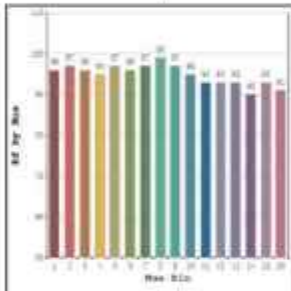

Photometric Graphs

Hue Bin vs Rf Graph