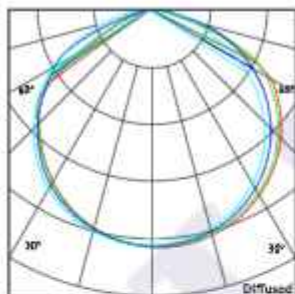

Trax Cove Asymmetric L - #2071

6W/M

536lm/m

3000K

Diffused

Trimless Mounting

Photometric Data*

Light source	LED - Low Power	Light output ratio	68%
Power (W)	6W/M	Color rendering index (Ra)	>92
Delivered lumens	536lm/m	Color rendering index (R9)	>50
Source lumens	786lm/m	Binning MacAdam	<3 SDCM
Colour temperature (K)	3000K	LED life	L90 B10 Tj75°C
Luminaire efficacy	89.49lm/W	Operating temperature	-20°C to +50°C
Beam angle	Diffused	Light distribution	Diffused