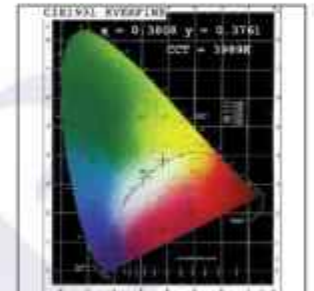

CIE Chromaticity Graph

Finish Options

Body Finish

- ☐ Matt White
- ☒ Custom RAL Color

Max Length

5000MM

Dimming Options

Constant Voltage Driver
75w DC24V
Non Dimmable

Constant Voltage Driver
75w DC24V
Triac Dimmable

Constant Voltage Driver
75w DC24V
Analog 0-10V / 1-10V Dimmable

Constant Voltage Driver
75w DC24V
Dali Dimmable

L'azure constantly strives to improve our products using the latest technological advancements in the industry. Due to which the data mentioned in the data sheet is subject to change without prior notice.