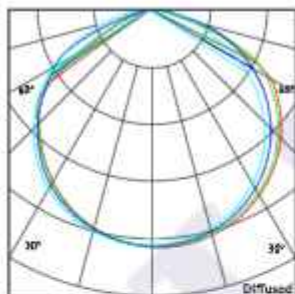

Trax Cove Asymmetric L - #2071

20W/M

1752lm/m to 1845lm/m

2700K to 6500K

Diffused

Trimless Mounting

Photometric Data*

Light source	LED - Low Power	Light output ratio	69%
Power (W)	20W/M	Color rendering index (Ra)	>92
Delivered lumens	1752lm/m to 1845lm/m	Color rendering index (R9)	>50
Source lumens	2520lm/m to 2640lm/m	Binning MacAdam	<3 SDCM
Colour temperature (K)	2700K to 6500K	LED life	L90 B10 Tj75°C
Luminaire efficacy	87.61lm/W to 92.25lm/W	Operating temperature	-20°C to +50°C
Beam angle	Diffused	Light distribution	Diffused