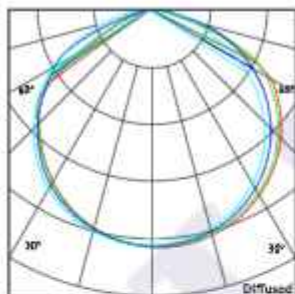

Trax Cove Asymmetric L - #2071

12W/M

1045lm/m

2700K

Diffused

Trimless Mounting

Photometric Data*

Light source	LED - Low Power	Light output ratio	69%
Power (W)	12W/M	Color rendering index (Ra)	>92
Delivered lumens	1045lm/m	Color rendering index (R9)	>50
Source lumens	1512lm/m	Binning MacAdam	<3 SDCM
Colour temperature (K)	2700K	LED life	L90 B10 Tj75°C
Luminaire efficacy	87.14lm/W	Operating temperature	-20°C to +50°C
Beam angle	Diffused	Light distribution	Diffused