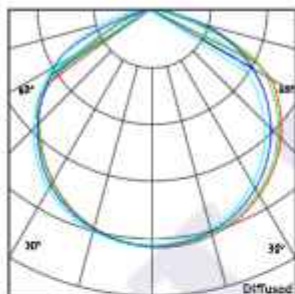

Trax Cove Asymmetric L - #2071

6W/M

553lm/m

4000K

Diffused

Trimless Mounting

Photometric Data*

Light source	LED - Low Power	Light output ratio	66%
Power (W)	6W/M	Color rendering index (Ra)	>92
Delivered lumens	553lm/m	Color rendering index (R9)	>50
Source lumens	834lm/m	Binning MacAdam	<3 SDCM
Colour temperature (K)	4000K	LED life	L90 B10 Tj75°C
Luminaire efficacy	92.18lm/W	Operating temperature	-20°C to +50°C
Beam angle	Diffused	Light distribution	Diffused