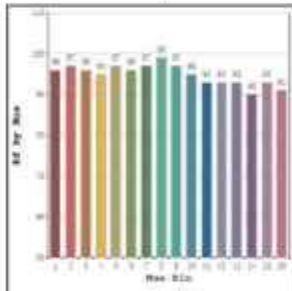

Photometric Graphs

Hue Bin vs Rf Graph