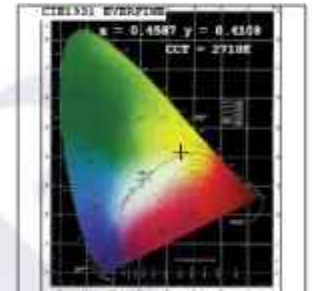

CIE Chromaticity Graph

Finish Options

Body Finish

- ☐ Matt White
- ☒ Custom RAL Color

Max Length

5000MM

Dimming Options

Constant Voltage Driver
75w DC24V
Non Dimmable

Constant Voltage Driver
75w DC24V
Triac Dimmable

Constant Voltage Driver
75w DC24V
Analog 0-10V / 1-10V Dimmable

Constant Voltage Driver
75w DC24V
Dali Dimmable

L'azure constantly strives to improve our products using the latest technological advancements in the industry. Due to which the data mentioned in the data sheet is subject to change without prior notice.