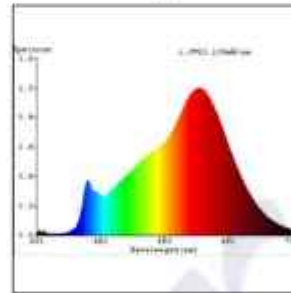

*Kindly note that the Photometric & Technical data is obtained after the Svelte Strip is installed into the Trax Profile

Photometric Graphs

Hue Bin vs Rf Graph

Color Vector Graph

Spectrum vs Wavelength Graph