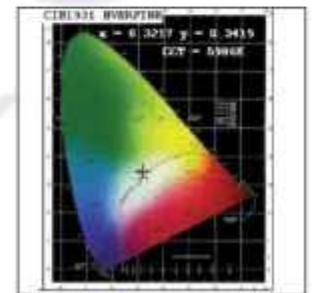

CIE Chromaticity Graph

Finish Options

Body Finish

- ☐ Matt White
- ☒ Custom RAL Color

Max Length

5000MM

Dimming Options

Constant Voltage Driver
75w DC24V
Non Dimmable

Constant Voltage Driver
75w DC24V
Triac Dimmable

Constant Voltage Driver
75w DC24V
Analog 0-10V / 1-10V Dimmable

Constant Voltage Driver
75w DC24V
Dali Dimmable

L'azure constantly strives to improve our products using the latest technological advancements in the industry. Due to which the data mentioned in the data sheet is subject to change without prior notice.