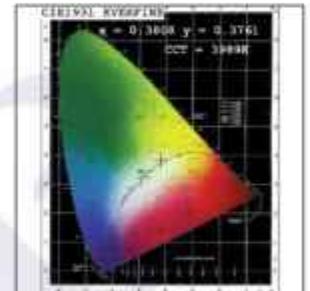

CIE Chromaticity Graph

Finish Options

Body Finish

Max Length

- ☐ Matt White
- ☒ Custom RAL Color

5000MM

Dimming Options

Constant Voltage Driver
75w DC24V
Non Dimmable

Constant Voltage Driver
75w DC24V
Triac Dimmable

Constant Voltage Driver
75w DC24V
Analog 0-10V / 1-10V Dimmable

Constant Voltage Driver
75w DC24V
Dali Dimmable

L'azure constantly strives to improve our products using the latest technological advancements in the industry. Due to which the data mentioned in the data sheet is subject to change without prior notice.