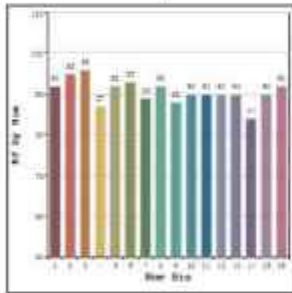

Photometric Graphs

Hue Bin vs Rf Graph