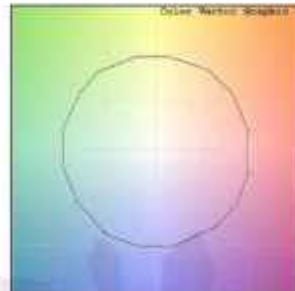

*Kindly note that the Photometric & Technical data is obtained after the Svelte Strip is installed into the Trax Profile

Photometric Graphs

Hue Bin vs Rf Graph

Color Vector Graph

Spectrum vs Wavelength Graph