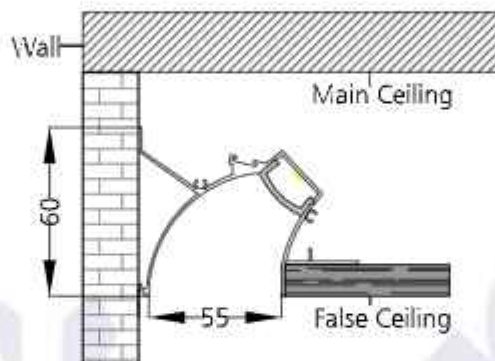

Trax Cove Asymmetric L - #2071

20W/M

1752lm/m to 1845lm/m

2700K to 6500K

Diffused

Trimless Mounting

Photometric Data*

Light source	LED - Low Power	Light output ratio	69%
Power (W)	20W/M	Color rendering index (Ra)	>92
Delivered lumens	1752lm/m to 1845lm/m	Color rendering index (R9)	>50
Source lumens	2520lm/m to 2640lm/m	Binning MacAdam	<3 SDCM
Colour temperature (K)	2700K to 6500K	LED life	L90 B10 Tj75°C
Luminaire efficacy	87.61lm/W to 92.25lm/W	Operating temperature	-20°C to +50°C
Beam angle	Diffused	Light distribution	Diffused