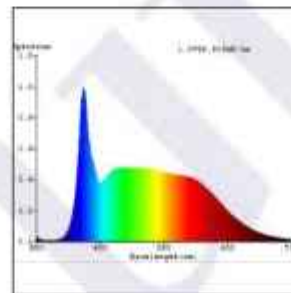

CIE Chromaticity Graph

Finish Options

Body Finish

- ☐ Matt White
- ☒ Custom RAL Color

Max Length

5000MM

Dimming Options

Constant Voltage Driver
75w DC24V
Non Dimmable

Constant Voltage Driver
75w DC24V
Triac Dimmable

Constant Voltage Driver
75w DC24V
Analog 0-10V / 1-10V Dimmable

Constant Voltage Driver
75w DC24V
Dali Dimmable

L'azure constantly strives to improve our products using the latest technological advancements in the industry. Due to which the data mentioned in the data sheet is subject to change without prior notice.