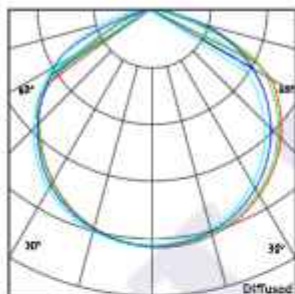

Trax Cove Asymmetric L - #2071

24W/M

2212lm/m

4000K

Diffused

Trimless Mounting

Photometric Data*

Light source	LED - Low Power	Light output ratio	66%
Power (W)	24W/M	Color rendering index (Ra)	>92
Delivered lumens	2212lm/m	Color rendering index (R9)	>50
Source lumens	3336lm/m	Binning MacAdam	<3 SDCM
Colour temperature (K)	4000K	LED life	L90 B10 Tj75°C
Luminaire efficacy	92.18lm/W	Operating temperature	-20°C to +50°C
Beam angle	Diffused	Light distribution	Diffused