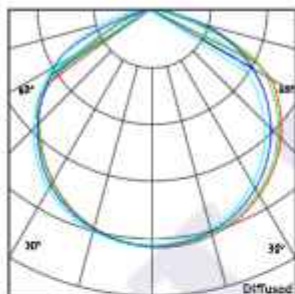

Trax Cove Asymmetric L - #2071

12W/M

1069lm/m

3000K

Diffused

Trimless Mounting

Photometric Data*

Light source	LED - Array	Light output ratio	68%
Power (W)	12W/M	Color rendering index (Ra)	>92
Delivered lumens	1069lm/m	Color rendering index (R9)	>50
Source lumens	1572lm/m	Binning MacAdam	<2 SDCM
Colour temperature (K)	3000K	LED life	L90 B10 Tj75°C
Luminaire efficacy	89.16lm/W	Operating temperature	-20°C to +50°C
Beam angle	Diffused	Light distribution	Diffused