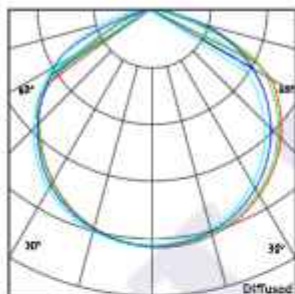

Trax Cove Asymmetric L - #2071

24W/M

2095lm/m

2700K

Diffused

Trimless Mounting

Photometric Data*

Light source	LED - Low Power	Light output ratio	69%
Power (W)	24W/M	Color rendering index (Ra)	>92
Delivered lumens	2095lm/m	Color rendering index (R9)	>50
Source lumens	3024lm/m	Binning MacAdam	<3 SDCM
Colour temperature (K)	2700K	LED life	L90 B10 Tj75°C
Luminaire efficacy	87.31lm/W	Operating temperature	-20°C to +50°C
Beam angle	Diffused	Light distribution	Diffused