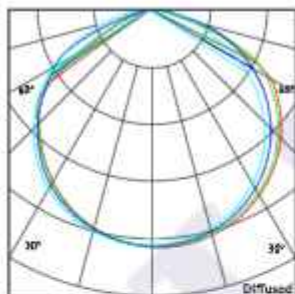

Trax Cove Asymmetric L - #2071

24W/M

2147lm/m

3000K

Diffused

Trimless Mounting

Photometric Data*

Light source	LED - Low Power	Light output ratio	68%
Power (W)	24W/M	Color rendering index (Ra)	>92
Delivered lumens	2147lm/m	Color rendering index (R9)	>50
Source lumens	3144lm/m	Binning MacAdam	<3 SDCM
Colour temperature (K)	3000K	LED life	L90 B10 Tj75°C
Luminaire efficacy	89.49lm/W	Operating temperature	-20°C to +50°C
Beam angle	Diffused	Light distribution	Diffused