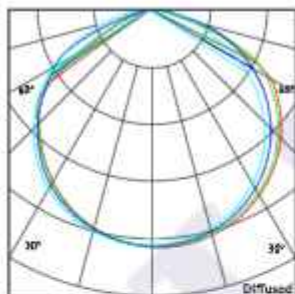

Trax Cove Asymmetric L - #2071

12W/M

1102lm/m

4000K

Diffused

Trimless Mounting

Photometric Data*

Light source	LED - Low Power	Light output ratio	66%
Power (W)	12W/M	Color rendering index (Ra)	>92
Delivered lumens	1102lm/m	Color rendering index (R9)	>50
Source lumens	1668lm/m	Binning MacAdam	<3 SDCM
Colour temperature (K)	4000K	LED life	L90 B10 Tj75°C
Luminaire efficacy	91.85lm/W	Operating temperature	-20°C to +50°C
Beam angle	Diffused	Light distribution	Diffused