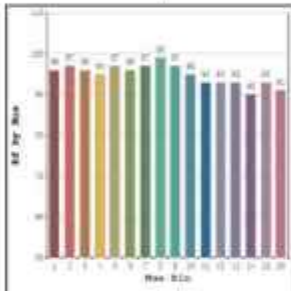

Photometric Graphs

Hue Bin vs Rf Graph