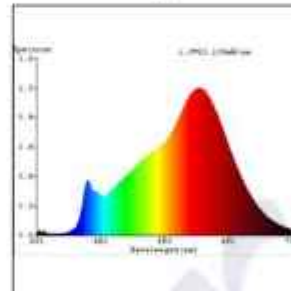

*Kindly note that the Photometric & Technical data is obtained after the Svelte Strip is installed into the Trax Profile

Photometric Graphs

Hue Bin vs Rf Graph

Color Vector Graph

Spectrum vs Wavelength Graph