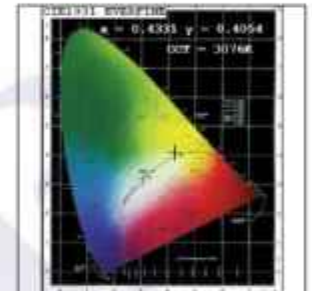

CIE Chromaticity Graph

Finish Options

Body Finish

- ☐ Matt White
- ☒ Custom RAL Color

Max Length

5000MM

Dimming Options

Constant Voltage Driver
75w DC24V
Non Dimmable

Constant Voltage Driver
75w DC24V
Triac Dimmable

Constant Voltage Driver
75w DC24V
Analog 0-10V / 1-10V Dimmable

Constant Voltage Driver
75w DC24V
Dali Dimmable

L'azure constantly strives to improve our products using the latest technological advancements in the industry. Due to which the data mentioned in the data sheet is subject to change without prior notice.