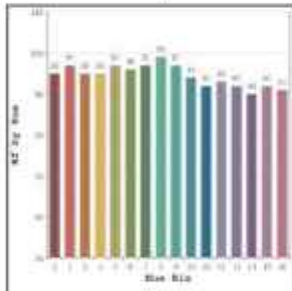

Photometric Graphs

Hue Bin vs Rf Graph