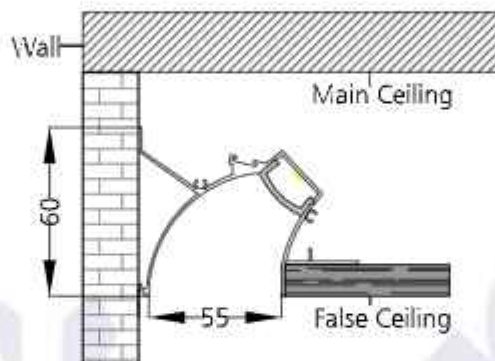

Trax Cove Asymmetric L - #2071

6W/M

536lm/m

3000K

Diffused