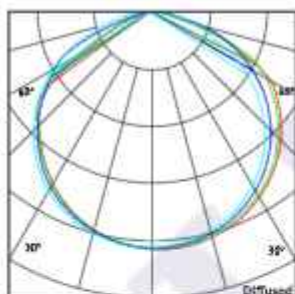

Trax Cove Asymmetric L - #2071

6W/M

524lm/m

2700K

Diffused

Trimless Mounting

Photometric Data*

Light source	LED - Low Power	Light output ratio	69%
Power (W)	6W/M	Color rendering index (Ra)	>92
Delivered lumens	524lm/m	Color rendering index (R9)	>50
Source lumens	756lm/m	Binning MacAdam	<3 SDCM
Colour temperature (K)	2700K	LED life	L90 B10 Tj75°C
Luminaire efficacy	87.47lm/W	Operating temperature	-20°C to +50°C
Beam angle	Diffused	Light distribution	Diffused