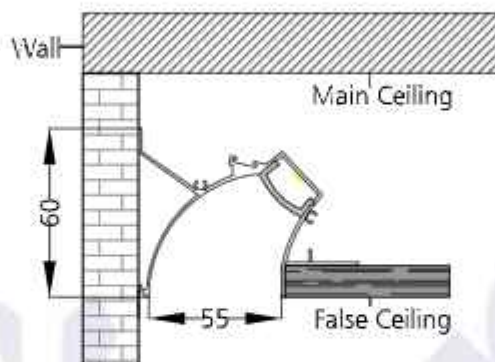

Trax Cove Asymmetric L - #2071

6W/M

524lm/m

2700K

Diffused