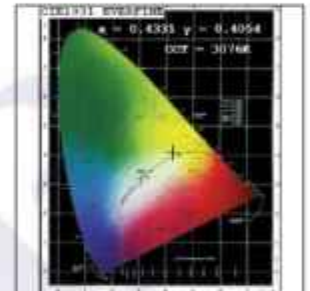

CIE Chromaticity Graph

Finish Options

Body Finish

Max Length

- ☐ Matt White
- ☒ Custom RAL Color

5000MM

Dimming Options

Constant Voltage Driver
75w DC24V
Non Dimmable

Constant Voltage Driver
75w DC24V
Triac Dimmable

Constant Voltage Driver
75w DC24V
Analog 0-10V / 1-10V Dimmable

Constant Voltage Driver
75w DC24V
Dali Dimmable

L'azure constantly strives to improve our products using the latest technological advancements in the industry. Due to which the data mentioned in the data sheet is subject to change without prior notice.