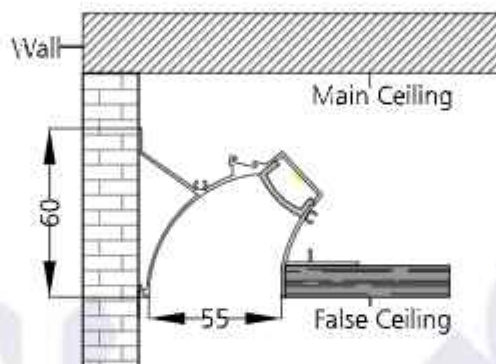

Trax Cove Asymmetric L - #2071

24W/M

2095lm/m

2700K

Diffused