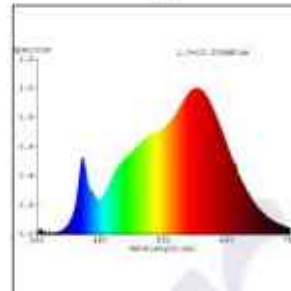

*Kindly note that the Photometric & Technical data is obtained after the Svelte Strip is installed into the Trax Profile

Photometric Graphs

Hue Bin vs Rf Graph

Color Vector Graph

Spectrum vs Wavelength Graph