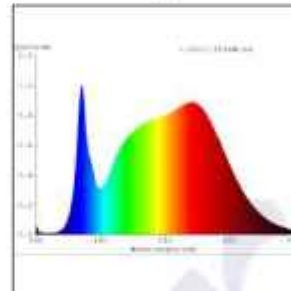

*Kindly note that the Photometric & Technical data is obtained after the Svelte Strip is installed into the Trax Profile

Photometric Graphs

Hue Bin vs Rf Graph

Color Vector Graph

Spectrum vs Wavelength Graph