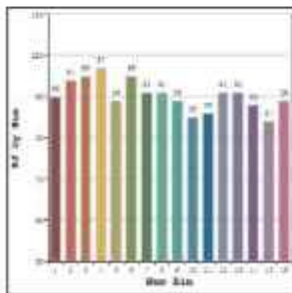

CIE Chromaticity Graph

Finish Options

Body Finish

- ☐ Matt White
- ☒ Custom RAL Color

Max Length

5000MM

Dimming Options

Constant Voltage Driver
75w DC24V
Non Dimmable

Constant Voltage Driver
75w DC24V
Triac Dimmable

Constant Voltage Driver
75w DC24V
Analog 0-10V / 1-10V Dimmable

Constant Voltage Driver
75w DC24V
Dali Dimmable

L'azure constantly strives to improve our products using the latest technological advancements in the industry. Due to which the data mentioned in the data sheet is subject to change without prior notice.