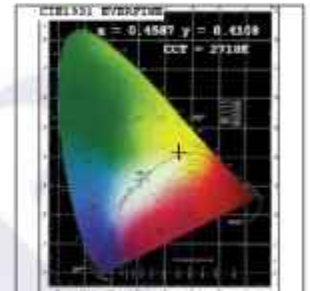

CIE Chromaticity Graph

Finish Options

Body Finish

- ☐ Matt White
- ☒ Custom RAL Color

Max Length

5000MM

Dimming Options

Constant Voltage Driver
75w DC24V
Non Dimmable

Constant Voltage Driver
75w DC24V
Triac Dimmable

Constant Voltage Driver
75w DC24V
Analog 0-10V / 1-10V Dimmable

Constant Voltage Driver
75w DC24V
Dali Dimmable

L'azure constantly strives to improve our products using the latest technological advancements in the industry. Due to which the data mentioned in the data sheet is subject to change without prior notice.