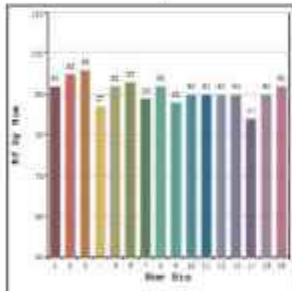

Photometric Graphs

Hue Bin vs Rf Graph