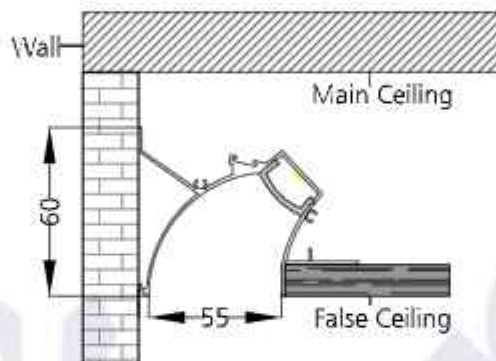

Trax Cove Asymmetric L - #2071

12W/M

1045lm/m

2700K

Diffused