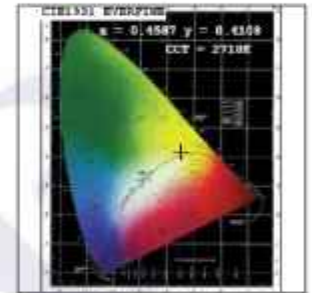

CIE Chromaticity Graph

Finish Options

Body Finish

- ☐ Matt White
- ☒ Custom RAL Color

Max Length

5000MM

Dimming Options

Constant Voltage Driver
75w DC24V
Non Dimmable

Constant Voltage Driver
75w DC24V
Triac Dimmable

Constant Voltage Driver
75w DC24V
Analog 0-10V / 1-10V Dimmable

Constant Voltage Driver
75w DC24V
Dali Dimmable

L'azure constantly strives to improve our products using the latest technological advancements in the industry. Due to which the data mentioned in the data sheet is subject to change without prior notice.