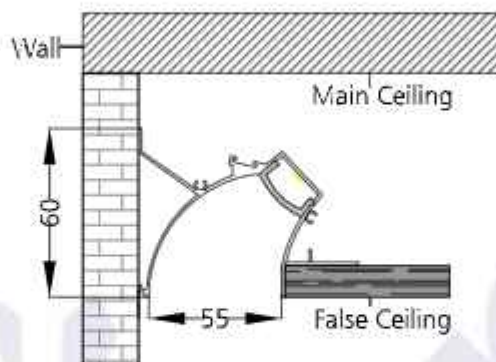

Trax Cove Asymmetric L - #2071

24W/M

2212lm/m

4000K

Diffused