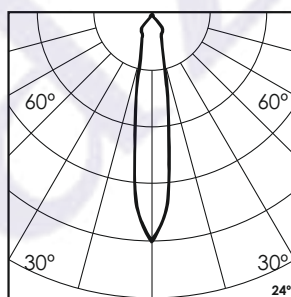

Swivel - Frame S TL - #1207

2x7W

2x616lm

3000K

24°

123x57

360°
Tilt & Rotate

Photometric Data

| | | | |
|------------------------|-------------|----------------------------|--------------------|
| Light source | LED - Array | Light output ratio | 72% |
| Power (W) | 2x7W | Color rendering index (Ra) | >95 |
| Delivered lumens | 2x616lm | Color rendering index (R9) | >85 |
| Source lumens | 2x847lm | Binning MacAdam | <2 SDCM |
| Colour temperature (K) | 3000K | LED life | L90 B10 Tj75°C |
| Luminaire efficacy | 88.02lm/W | UGR | <19 |
| Beam angle | 24° | Operating temperature | -20°C to +50°C |
| Cutoff angle | 23° | Light distribution | Direct - Symmetric |

Technical Data

| | | | |
|-------------------|---------------------------|------------------|-------------|
| Mounting detail | Ceiling - Recessed 1-25mm | Product weight | 354gms |
| Fixing detail | Mounting with Screw | Safety class | III |
| Orientation | Adjustable | Insulation class | III |
| IP rating | IP20 | LED current (mA) | 190mA |
| Glow wire test | 850° | Voltage | AC230V |
| Trim material | NA | Forward voltage | DC36V |
| Heatsink material | Diecast alm. | Driver | CC - Remote |