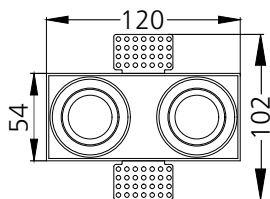

Swivel - Frame S TL - #1207

2x7W

2x616lm

3000K

24°

123x57

360°
Tilt & Rotate

Photometric Data

| | | | |
|------------------------|-------------|----------------------------|--------------------|
| Light source | LED - Array | Light output ratio | 72% |
| Power (W) | 2x7W | Color rendering index (Ra) | >95 |
| Delivered lumens | 2x616lm | Color rendering index (R9) | >85 |
| Source lumens | 2x847lm | Binning MacAdam | <2 SDCM |
| Colour temperature (K) | 3000K | LED life | L90 B10 Tj75°C |
| Luminaire efficacy | 88.02lm/W | UGR | <19 |
| Beam angle | 24° | Operating temperature | -20°C to +50°C |
| Cutoff angle | 23° | Light distribution | Direct - Symmetric |

Technical Data

| | | | |
|-------------------|---------------------------|------------------|-------------|
| Mounting detail | Ceiling - Recessed 1-25mm | Product weight | 354gms |
| Fixing detail | Mounting with Screw | Safety class | III |
| Orientation | Adjustable | Insulation class | III |
| IP rating | IP20 | LED current (mA) | 190mA |
| Glow wire test | 850° | Voltage | AC230V |
| Trim material | NA | Forward voltage | DC36V |
| Heatsink material | Diecast alm. | Driver | CC - Remote |