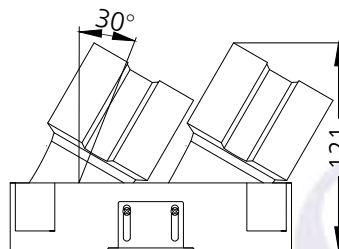

Swivel - Frame M TL - #1210

2x20W

2x1842lm

3000K

60°

167x77

360°
Tilt & Rotate

Photometric Data

Light source	LED - Array	Light output ratio	73%
Power (W)	2x20W	Color rendering index (Ra)	>95
Delivered lumens	2x1842lm	Color rendering index (R9)	>85
Source lumens	2x2500lm	Binning MacAdam	<2 SDCM
Colour temperature (K)	3000K	LED life	L90 B10 Tj75°C
Luminaire efficacy	92.1lm/W	UGR	<19
Beam angle	60°	Operating temperature	-20°C to +50°C
Cutoff angle	19°	Light distribution	Direct - Symmetric