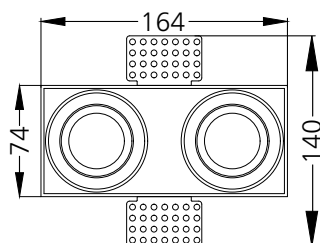

Swivel - Frame M TL - #1210

2x20W

2x1842lm

3000K

60°

167x77

360°
Tilt & Rotate

Photometric Data

Light source	LED - Array	Light output ratio	73%
Power (W)	2x20W	Color rendering index (Ra)	>95
Delivered lumens	2x1842lm	Color rendering index (R9)	>85
Source lumens	2x2500lm	Binning MacAdam	<2 SDCM
Colour temperature (K)	3000K	LED life	L90 B10 Tj75°C
Luminaire efficacy	92.1lm/W	UGR	<19
Beam angle	60°	Operating temperature	-20°C to +50°C
Cutoff angle	19°	Light distribution	Direct - Symmetric