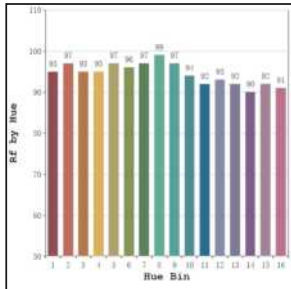

## Photometric Data

Light source	LED - Array	Light output ratio	71%
Power (W)	2x20W	Color rendering index (Ra)	>95
Delivered lumens	2x1897lm	Color rendering index (R9)	>85
Source lumens	2x2640lm	Binning MacAdam	<2 SDCM
Colour temperature (K)	4000K	LED life	L90 B10 Tj75°C
Luminaire efficacy	94.85lm/W	UGR	<19
Beam angle	60°	Operating temperature	-20°C to +50°C
Cutoff angle	19°	Light distribution	Direct - Symmetric

## Photometric Graphs

Hue Bin vs Rf Graph

Color Vector Graph

Spectrum vs Wavelength Graph

CIE Chromaticity Graph