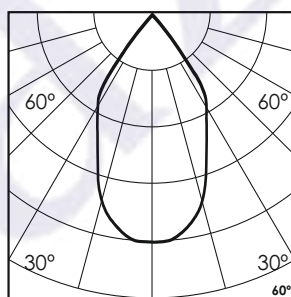

# Swivel - Frame M T - #1209

2x20W

2x1897lm

4000K

60°

165x77

360°  
Tilt & Rotate

## Photometric Data

Light source	LED - Array	Light output ratio	71%
Power (W)	2x20W	Color rendering index (Ra)	>95
Delivered lumens	2x1897lm	Color rendering index (R9)	>85
Source lumens	2x2640lm	Binning MacAdam	<2 SDCM
Colour temperature (K)	4000K	LED life	L90 B10 Tj75°C
Luminaire efficacy	94.85lm/W	UGR	<19
Beam angle	60°	Operating temperature	-20°C to +50°C
Cutoff angle	19°	Light distribution	Direct - Symmetric