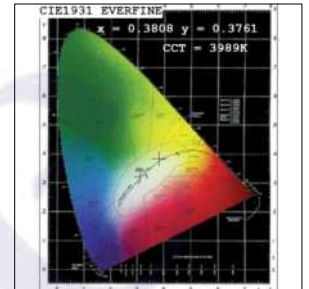

## Photometric Data

Light source	LED - Array	Light output ratio	71%
Power (W)	2x20W	Color rendering index (Ra)	>95
Delivered lumens	2x1897lm	Color rendering index (R9)	>85
Source lumens	2x2640lm	Binning MacAdam	<2 SDCM
Colour temperature (K)	4000K	LED life	L90 B10 Tj75°C
Luminaire efficacy	94.85lm/W	UGR	<19
Beam angle	60°	Operating temperature	-20°C to +50°C
Cutoff angle	19°	Light distribution	Direct - Symmetric

## Photometric Graphs

Hue Bin vs Rf Graph

Color Vector Graph

Spectrum vs Wavelength Graph

CIE Chromaticity Graph