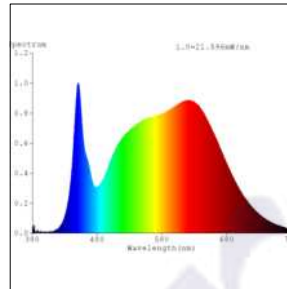

## Photometric Data

Light source	LED - Array	Light output ratio	71%
Power (W)	2x20W	Color rendering index (Ra)	>95
Delivered lumens	2x1897lm	Color rendering index (R9)	>85
Source lumens	2x2640lm	Binning MacAdam	<2 SDCM
Colour temperature (K)	4000K	LED life	L90 B10 Tj75°C
Luminaire efficacy	94.85lm/W	UGR	<19
Beam angle	60°	Operating temperature	-20°C to +50°C
Cutoff angle	19°	Light distribution	Direct - Symmetric

## Photometric Graphs

Hue Bin vs Rf Graph

Color Vector Graph

Spectrum vs Wavelength Graph

CIE Chromaticity Graph