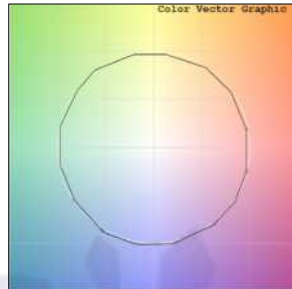

## Photometric Data

Light source	LED - Array	Light output ratio	71%
Power (W)	2x20W	Color rendering index (Ra)	>95
Delivered lumens	2x1897lm	Color rendering index (R9)	>85
Source lumens	2x2640lm	Binning MacAdam	<2 SDCM
Colour temperature (K)	4000K	LED life	L90 B10 Tj75°C
Luminaire efficacy	94.85lm/W	UGR	<19
Beam angle	60°	Operating temperature	-20°C to +50°C
Cutoff angle	19°	Light distribution	Direct - Symmetric

## Photometric Graphs

Hue Bin vs Rf Graph

Color Vector Graph

Spectrum vs Wavelength Graph

CIE Chromaticity Graph