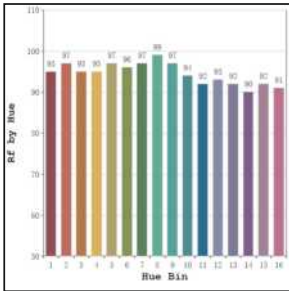

## Photometric Data

Light source	LED - Array	Light output ratio	67%
Power (W)	2x12W	Color rendering index (Ra)	>95
Delivered lumens	2x1062lm	Color rendering index (R9)	>85
Source lumens	2x1584lm	Binning MacAdam	<2 SDCM
Colour temperature (K)	4000K	LED life	L90 B10 Tj75°C
Luminaire efficacy	88.51lm/W	UGR	<19
Beam angle	15°	Operating temperature	-20°C to +50°C
Cutoff angle	19°	Light distribution	Direct - Symmetric

## Photometric Graphs

Hue Bin vs Rf Graph

Color Vector Graph

Spectrum vs Wavelength Graph

CIE Chromaticity Graph