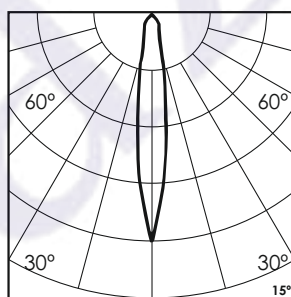

## Photometric Data

Light source	LED - Array	Light output ratio	67%
Power (W)	2x12W	Color rendering index (Ra)	>95
Delivered lumens	2x1062lm	Color rendering index (R9)	>85
Source lumens	2x1584lm	Binning MacAdam	<2 SDCM
Colour temperature (K)	4000K	LED life	L90 B10 Tj75°C
Luminaire efficacy	88.51lm/W	UGR	<19
Beam angle	15°	Operating temperature	-20°C to +50°C
Cutoff angle	19°	Light distribution	Direct - Symmetric

## Technical Data

Mounting detail	Ceiling - Recessed 1-25mm	Product weight	664gms
Fixing detail	Dual tension spring	Safety class	III
Orientation	Adjustable	Insulation class	III
IP rating	IP20	LED current (mA)	300mA
Glow wire test	850°	Voltage	AC230V
Trim material	Diecast alm.	Forward voltage	DC36V
Heatsink material	Diecast alm.	Driver	CC - Remote