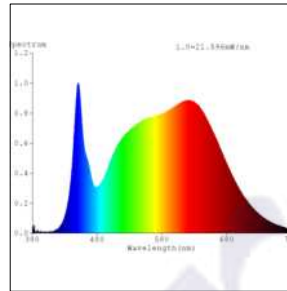

## Photometric Data

Light source	LED - Array	Light output ratio	67%
Power (W)	2x12W	Color rendering index (Ra)	>95
Delivered lumens	2x1062lm	Color rendering index (R9)	>85
Source lumens	2x1584lm	Binning MacAdam	<2 SDCM
Colour temperature (K)	4000K	LED life	L90 B10 Tj75°C
Luminaire efficacy	88.51lm/W	UGR	<19
Beam angle	15°	Operating temperature	-20°C to +50°C
Cutoff angle	19°	Light distribution	Direct - Symmetric

## Photometric Graphs

Hue Bin vs Rf Graph

Color Vector Graph

Spectrum vs Wavelength Graph

CIE Chromaticity Graph