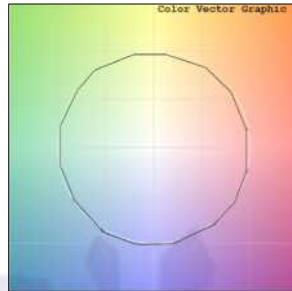

## Photometric Data

Light source	LED - Array	Light output ratio	67%
Power (W)	2x12W	Color rendering index (Ra)	>95
Delivered lumens	2x1062lm	Color rendering index (R9)	>85
Source lumens	2x1584lm	Binning MacAdam	<2 SDCM
Colour temperature (K)	4000K	LED life	L90 B10 Tj75°C
Luminaire efficacy	88.51lm/W	UGR	<19
Beam angle	15°	Operating temperature	-20°C to +50°C
Cutoff angle	19°	Light distribution	Direct - Symmetric

## Photometric Graphs

Hue Bin vs Rf Graph

Color Vector Graph

Spectrum vs Wavelength Graph

CIE Chromaticity Graph