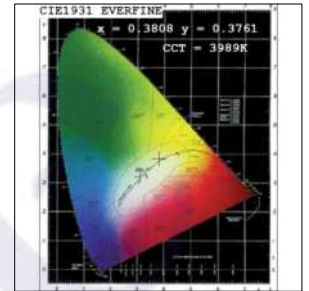

## Photometric Data

Light source	LED - Array	Light output ratio	67%
Power (W)	2x12W	Color rendering index (Ra)	>95
Delivered lumens	2x1062lm	Color rendering index (R9)	>85
Source lumens	2x1584lm	Binning MacAdam	<2 SDCM
Colour temperature (K)	4000K	LED life	L90 B10 Tj75°C
Luminaire efficacy	88.51lm/W	UGR	<19
Beam angle	15°	Operating temperature	-20°C to +50°C
Cutoff angle	19°	Light distribution	Direct - Symmetric

## Photometric Graphs

Hue Bin vs Rf Graph

Color Vector Graph

Spectrum vs Wavelength Graph

CIE Chromaticity Graph