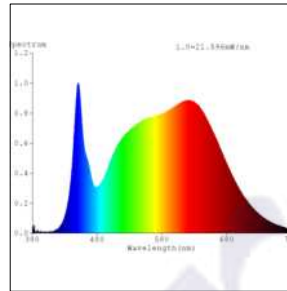

## Photometric Data

Light source	LED - Array	Light output ratio	66%
Power (W)	2x12W	Color rendering index (Ra)	>95
Delivered lumens	2x1050lm	Color rendering index (R9)	>85
Source lumens	2x1584lm	Binning MacAdam	<2 SDCM
Colour temperature (K)	4000K	LED life	L90 B10 Tj75°C
Luminaire efficacy	87.5lm/W	UGR	<19
Beam angle	10°	Operating temperature	-20°C to +50°C
Cutoff angle	19°	Light distribution	Direct - Symmetric

## Photometric Graphs

Hue Bin vs Rf Graph

Color Vector Graph

Spectrum vs Wavelength Graph

CIE Chromaticity Graph