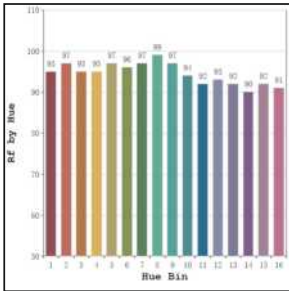

## Photometric Data

Light source	LED - Array	Light output ratio	66%
Power (W)	2x12W	Color rendering index (Ra)	>95
Delivered lumens	2x1050lm	Color rendering index (R9)	>85
Source lumens	2x1584lm	Binning MacAdam	<2 SDCM
Colour temperature (K)	4000K	LED life	L90 B10 Tj75°C
Luminaire efficacy	87.5lm/W	UGR	<19
Beam angle	10°	Operating temperature	-20°C to +50°C
Cutoff angle	19°	Light distribution	Direct - Symmetric

## Photometric Graphs

Hue Bin vs Rf Graph

Color Vector Graph

Spectrum vs Wavelength Graph

CIE Chromaticity Graph