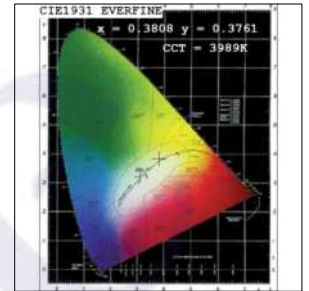

## Photometric Data

Light source	LED - Array	Light output ratio	66%
Power (W)	2x12W	Color rendering index (Ra)	>95
Delivered lumens	2x1050lm	Color rendering index (R9)	>85
Source lumens	2x1584lm	Binning MacAdam	<2 SDCM
Colour temperature (K)	4000K	LED life	L90 B10 Tj75°C
Luminaire efficacy	87.5lm/W	UGR	<19
Beam angle	10°	Operating temperature	-20°C to +50°C
Cutoff angle	19°	Light distribution	Direct - Symmetric

## Photometric Graphs

Hue Bin vs Rf Graph

Color Vector Graph

Spectrum vs Wavelength Graph

CIE Chromaticity Graph