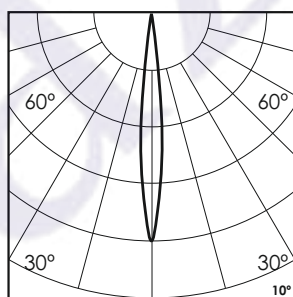

## Photometric Data

Light source	LED - Array	Light output ratio	66%
Power (W)	2x12W	Color rendering index (Ra)	>95
Delivered lumens	2x1050lm	Color rendering index (R9)	>85
Source lumens	2x1584lm	Binning MacAdam	<2 SDCM
Colour temperature (K)	4000K	LED life	L90 B10 Tj75°C
Luminaire efficacy	87.5lm/W	UGR	<19
Beam angle	10°	Operating temperature	-20°C to +50°C
Cutoff angle	19°	Light distribution	Direct - Symmetric