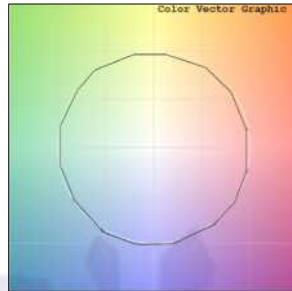

## Photometric Data

Light source	LED - Array	Light output ratio	66%
Power (W)	2x12W	Color rendering index (Ra)	>95
Delivered lumens	2x1050lm	Color rendering index (R9)	>85
Source lumens	2x1584lm	Binning MacAdam	<2 SDCM
Colour temperature (K)	4000K	LED life	L90 B10 Tj75°C
Luminaire efficacy	87.5lm/W	UGR	<19
Beam angle	10°	Operating temperature	-20°C to +50°C
Cutoff angle	19°	Light distribution	Direct - Symmetric

## Photometric Graphs

Hue Bin vs Rf Graph

Color Vector Graph

Spectrum vs Wavelength Graph

CIE Chromaticity Graph