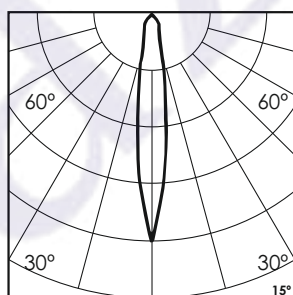

## Photometric Data

Light source	LED - Array	Light output ratio	74%
Power (W)	10W	Color rendering index (Ra)	>95
Delivered lumens	865lm	Color rendering index (R9)	>85
Source lumens	1160lm	Binning MacAdam	<2 SDCM
Colour temperature (K)	2700K	LED life	L90 B10 Tj75°C
Luminaire efficacy	86.5lm/W	UGR	<16
Beam angle	15°	Operating temperature	-20°C to +50°C
Cutoff angle	32°	Light distribution	Direct - Symmetric