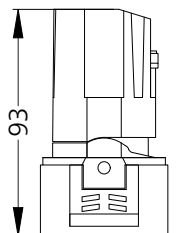

Tenace - Square SF T - #1068

10W

865lm

2700K

15°

55x55

Photometric Data

Light source	LED - Array	Light output ratio	74%
Power (W)	10W	Color rendering index (Ra)	>95
Delivered lumens	865lm	Color rendering index (R9)	>85
Source lumens	1160lm	Binning MacAdam	<2 SDCM
Colour temperature (K)	2700K	LED life	L90 B10 Tj75°C
Luminaire efficacy	86.5lm/W	UGR	<16
Beam angle	15°	Operating temperature	-20°C to +50°C
Cutoff angle	32°	Light distribution	Direct - Symmetric