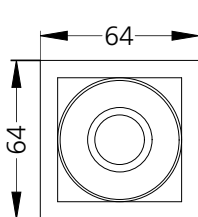

Tenace - Square SF T - #1068

10W

865lm

2700K

15°

55x55

Photometric Data

Light source	LED - Array	Light output ratio	74%
Power (W)	10W	Color rendering index (Ra)	>95
Delivered lumens	865lm	Color rendering index (R9)	>85
Source lumens	1160lm	Binning MacAdam	<2 SDCM
Colour temperature (K)	2700K	LED life	L90 B10 Tj75°C
Luminaire efficacy	86.5lm/W	UGR	<16
Beam angle	15°	Operating temperature	-20°C to +50°C
Cutoff angle	32°	Light distribution	Direct - Symmetric